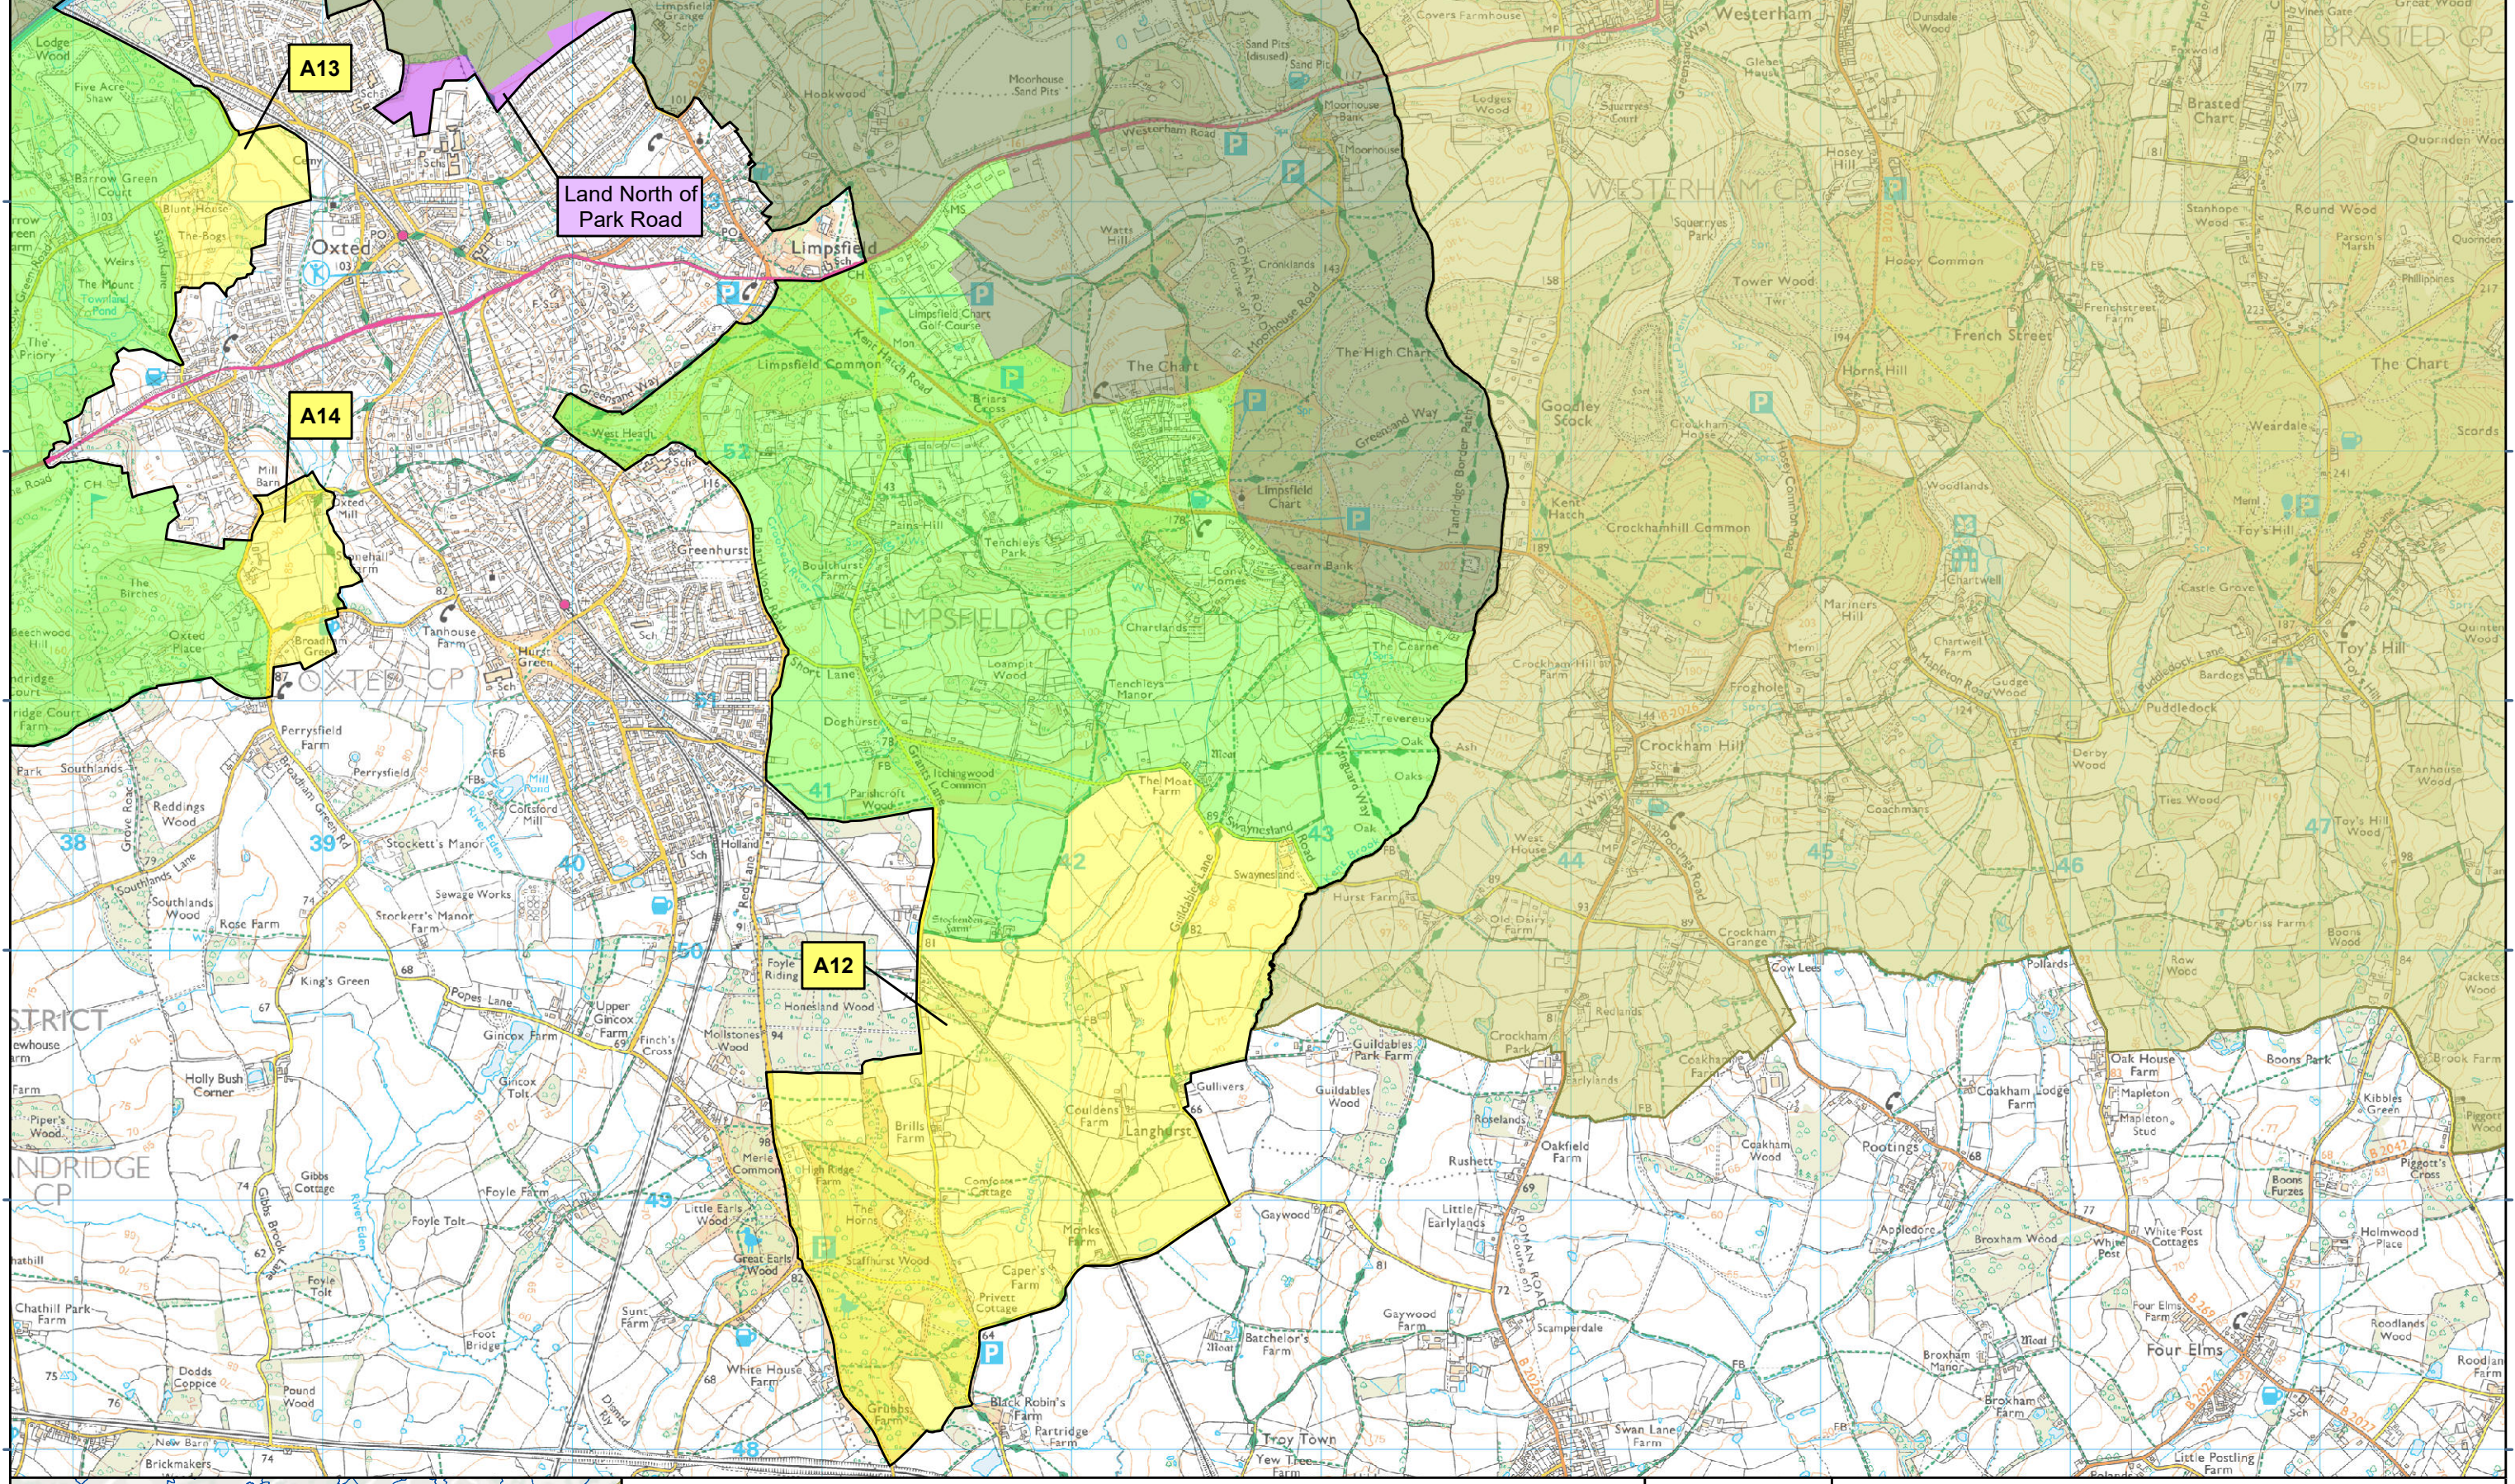

538000 539000 540000 541000 542000 543000 544000 545000 546000 547000

153000  
152000  
151000  
150000  
149000  
148000

**Legend**

- Surrey Hills National Landscape (AONB)
- Other National Landscapes (AONBs)
- Proposed Boundary
- Boundary Extension (March 2023)
- Minor Boundary Refinement (March 2023)
- Proposed Addition (2024)

**Coordinate System:** British National Grid  
**Scale at A3:** 1:25,000

0 1 2 km

**AFA**  
 landscape architecture  
 and  
 environmental planning

**Resources**  
 FOR CHANGE

**SCGIS**  
 IT'S WHAT WE DO

**Surrey Hills National Landscape (AONB)  
 Boundary Variation Project  
 Consultation Analysis Changes 2024**

**NATURAL ENGLAND**

**Fig.23b  
 Limpsfield**

© Natural England copyright  
 © Crown copyright and database right 2024  
 Ordnance Survey Licence No. 100022021