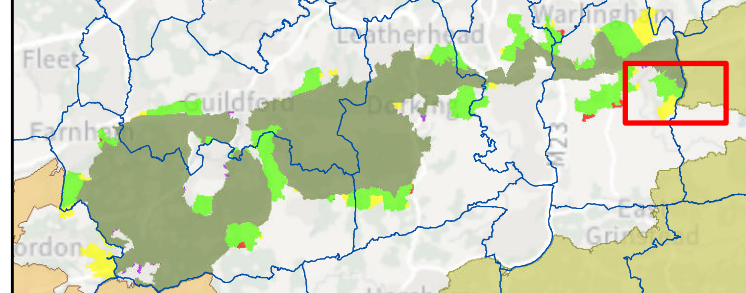

538000 539000 540000 541000 542000 543000 544000 545000 546000 547000

153000  
152000  
151000  
150000  
149000  
148000

**Legend**

- Surrey Hills National Landscape (AONB)
- Other National Landscapes (AONBs)
- Proposed Boundary
- Boundary Extension (March 2023)
- Minor Boundary Refinement (March 2023)
- Proposed Addition (2024)

**Coordinate System:** British National Grid  
**Scale at A3:** 1:25,000

0 1 2 km

**AFA**  
 landscape architecture  
 and  
 environmental planning

**Resources**  
 FOR CHANGE

**SCGIS**  
 IT'S WHAT WE DO

**Surrey Hills National Landscape (AONB)  
 Boundary Variation Project  
 Consultation Analysis Changes 2024**

**NATURAL ENGLAND**

**Fig.23b  
 Limpsfield**

© Natural England copyright  
 © Crown copyright and database right 2024  
 Ordnance Survey Licence No. 100022021