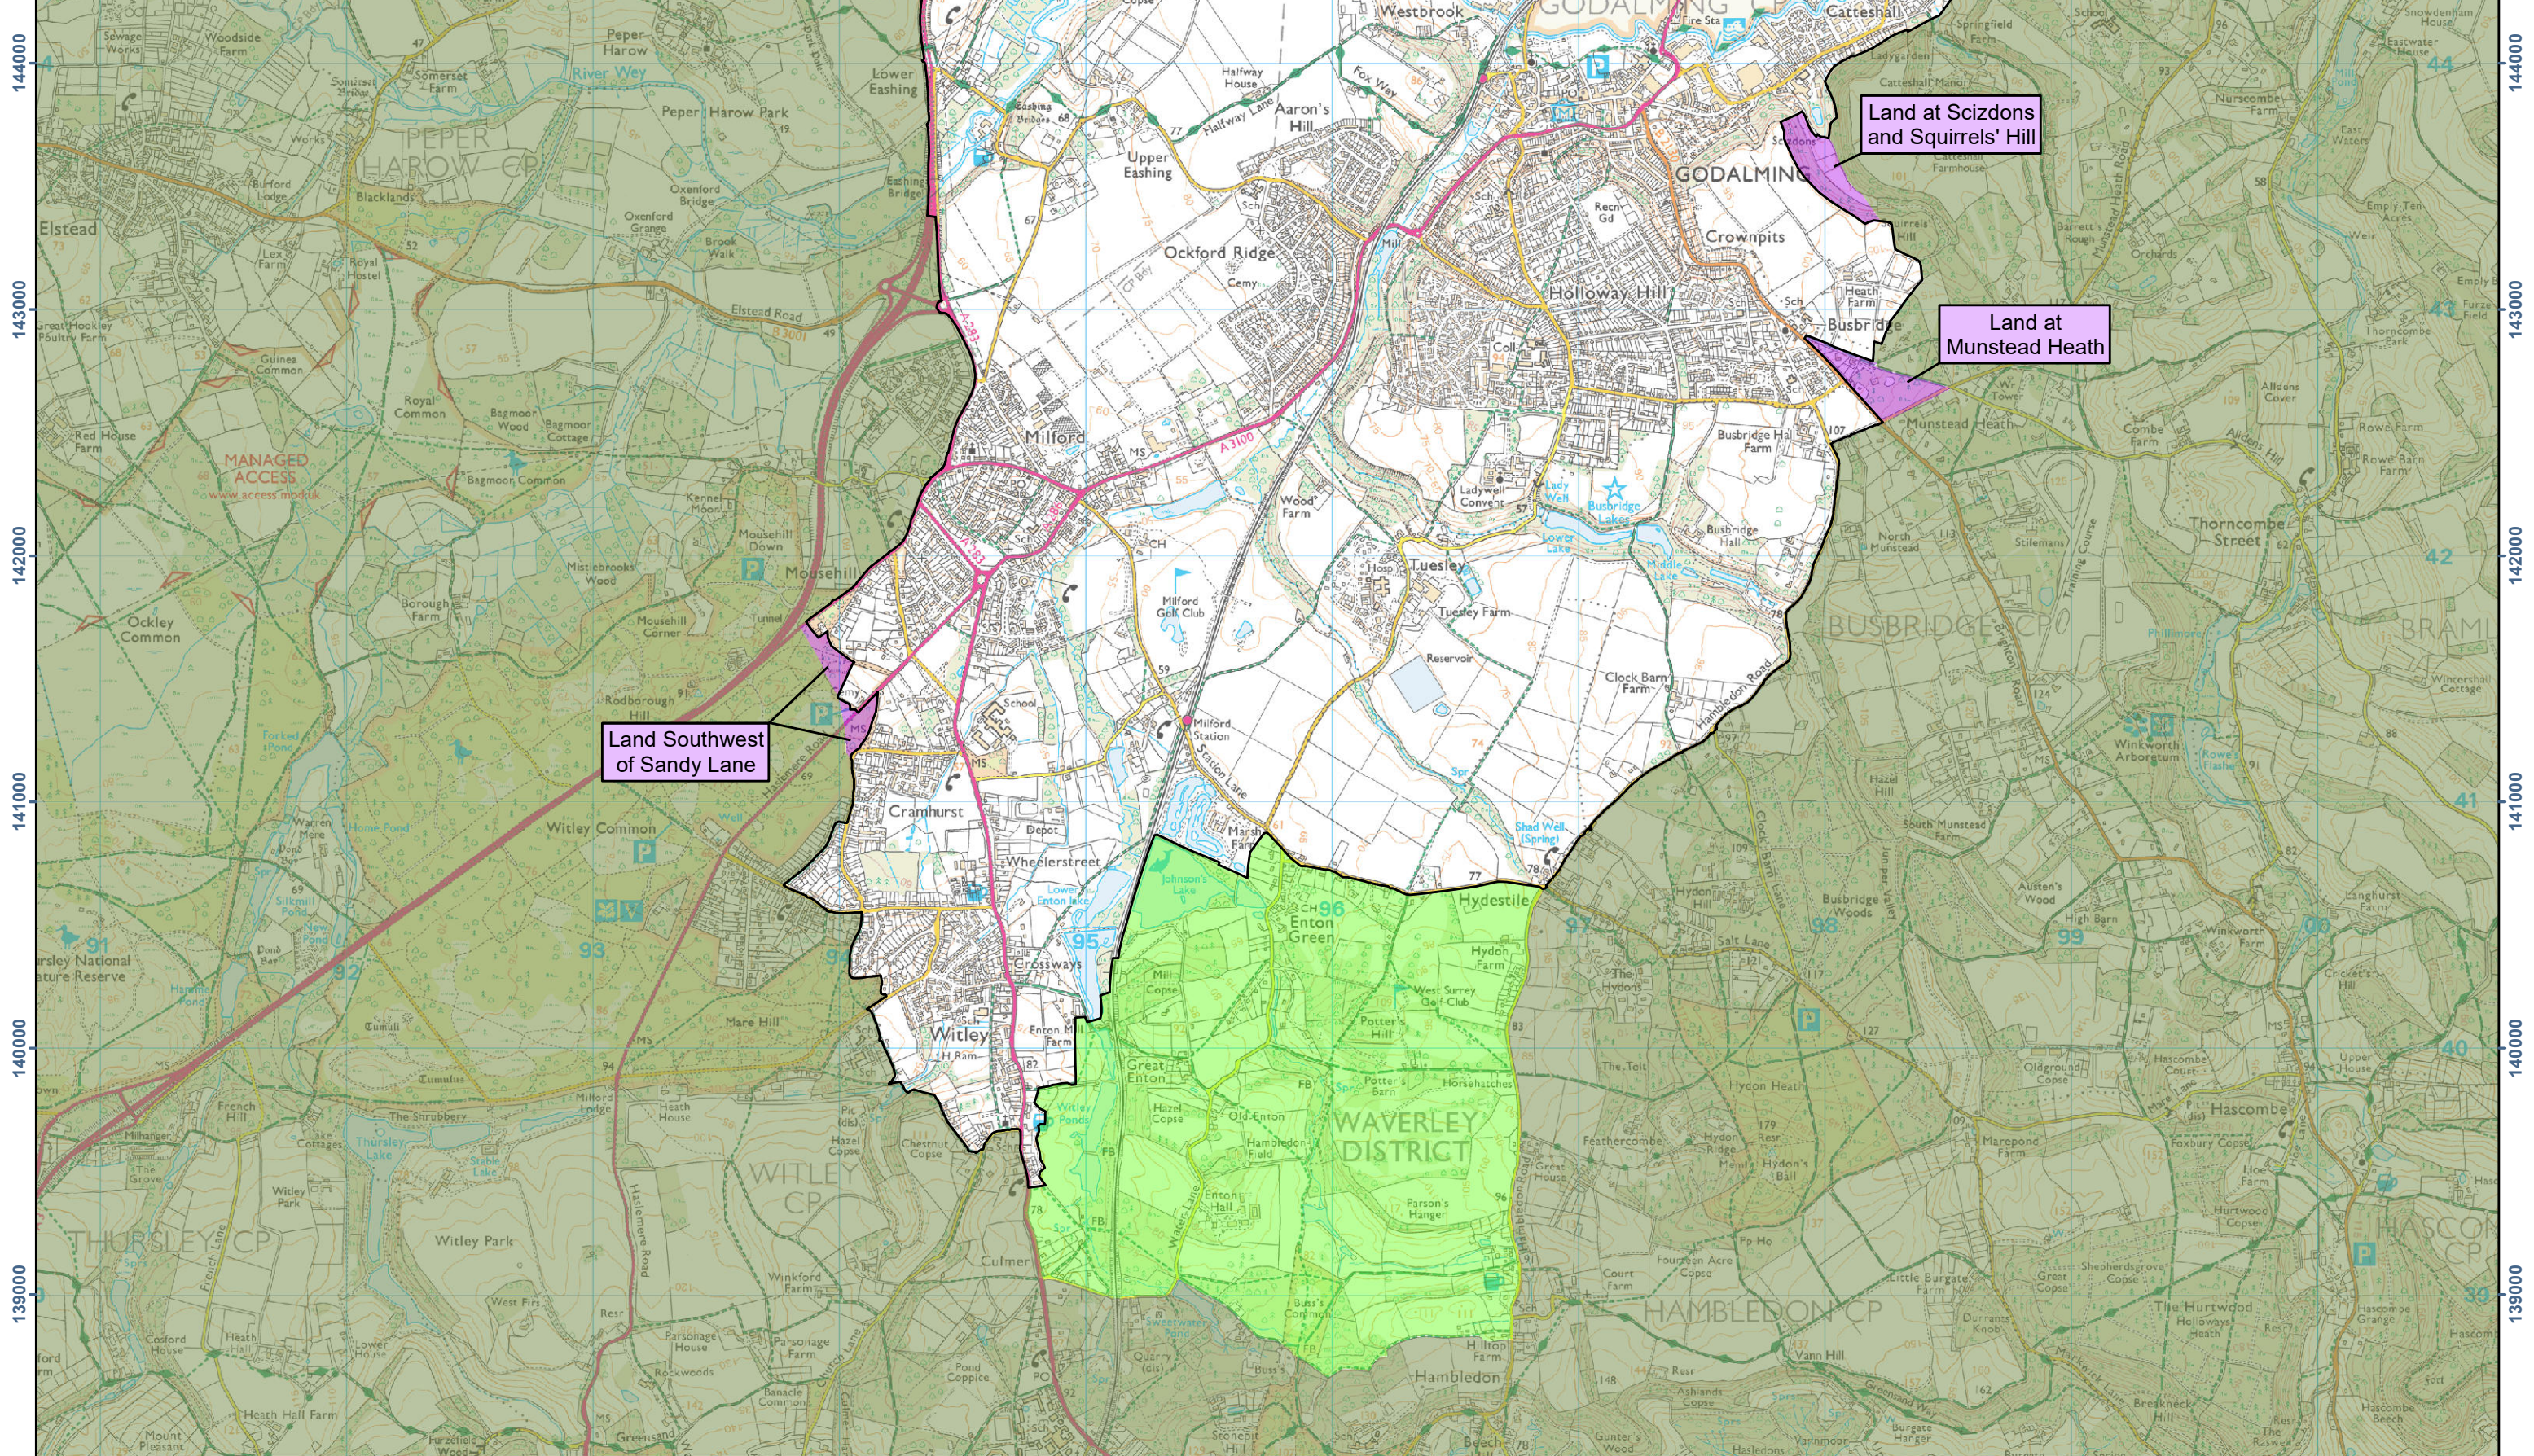

491000 492000 493000 494000 495000 496000 497000 498000 499000 500000

Surrey Hills National Landscape (AONB)
 Proposed Boundary

Boundary Extension (March 2023)
 Minor Boundary Refinement (March 2023)

Coordinate System: British National Grid
 Scale at A3: 1:25,000

Surrey Hills National Landscape (AONB)
Boundary Variation Project
Consultation Analysis Changes 2024

Fig.16b
Enton Hills

© Natural England copyright
 © Crown copyright and database right 2024
 Ordnance Survey Licence No. 100022021