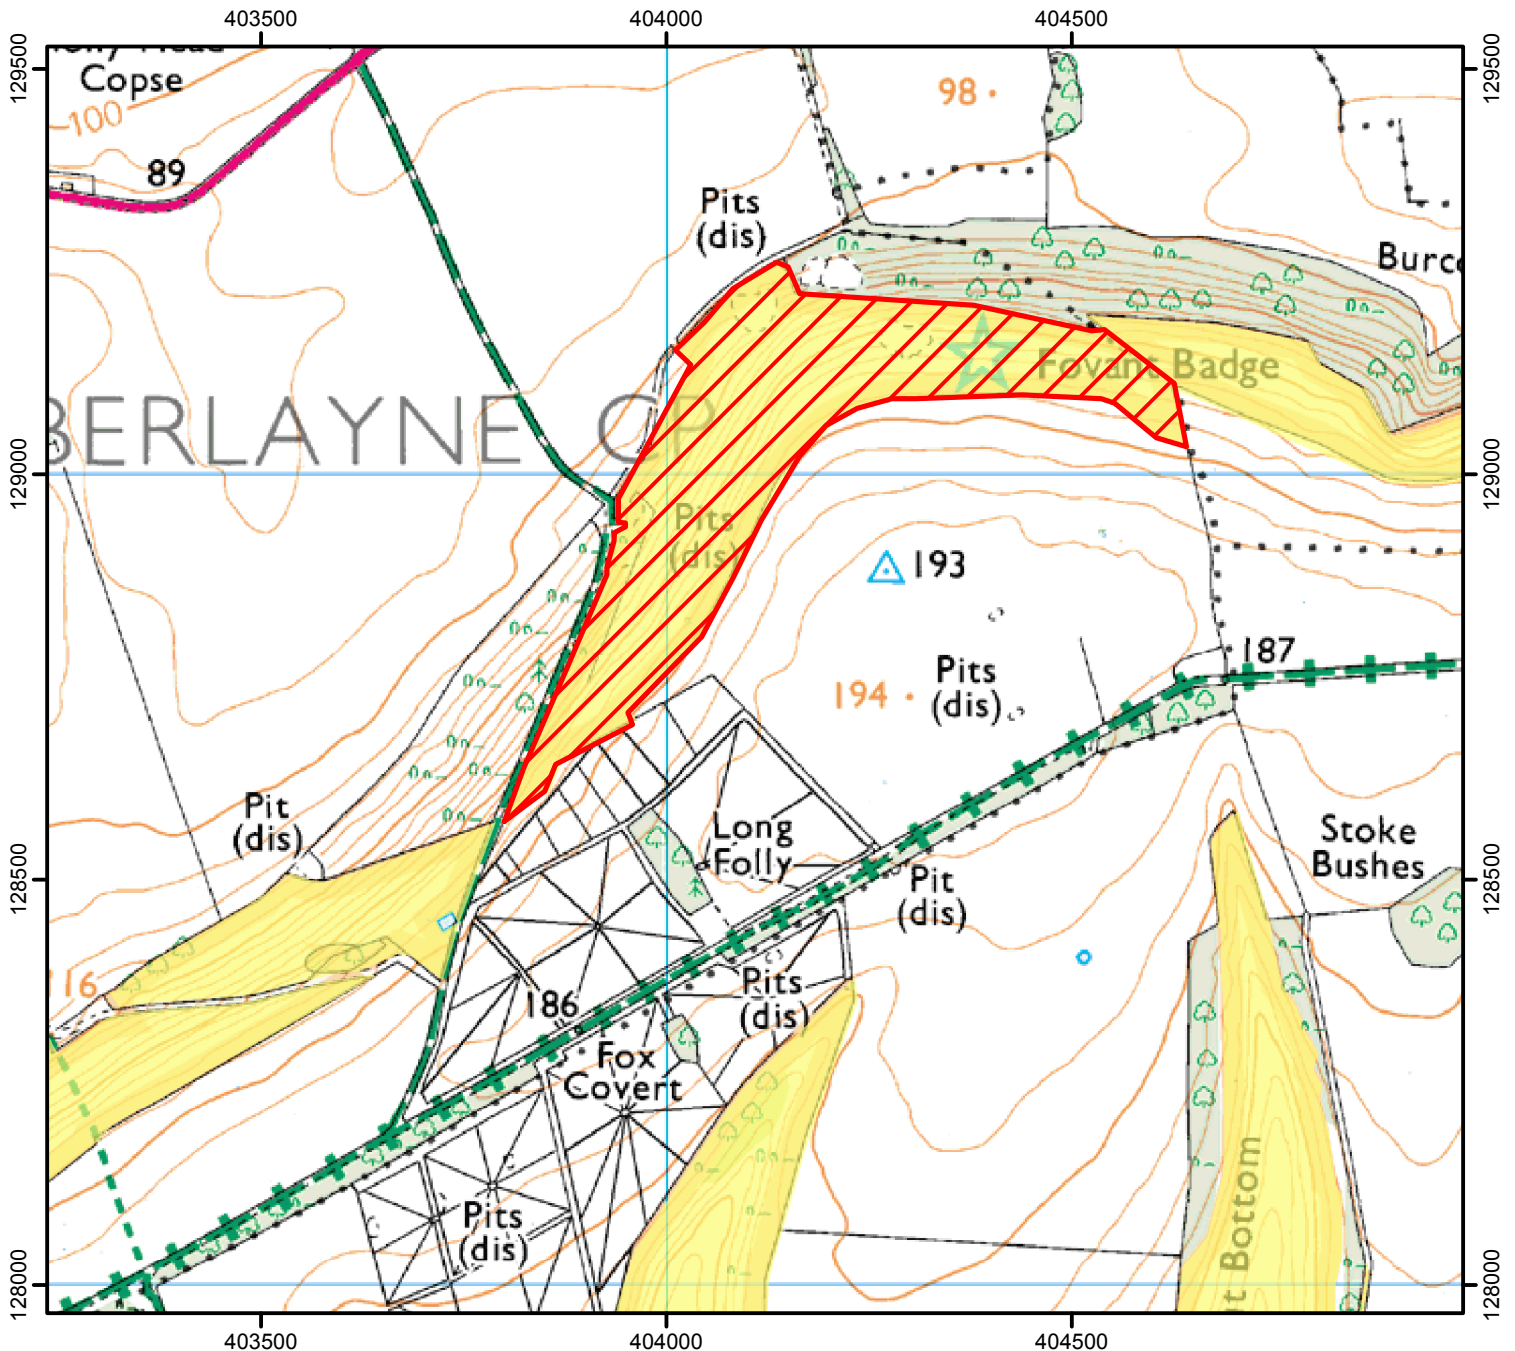

NO OPEN ACCESS

For land management purposes and restrictions made at the land managers discretion, the open access land shown hatched on the map below is temporarily closed.

Closed 2017: November 30

December 01, 05 - 08, 14 - 15, 17 - 18

Closed 2018: January 04 - 05, 08 - 09, 12 - 15, 17 - 20

24 - 27 and 29 - 31

Case Numbers: 2006100112, 2016118258 and 2017118564

0 100 200 400 600 Metres

Restricted Open Access Land

Open Access Land

© Crown Copyright and database right 2016.
All rights reserved. Ordnance Survey Licence number 100022021

For more information call the Open Access Contact Centre on 0300 060 2091
or visit our website at www.gov.uk/right-of-way-open-access-land/use-your-right-to-roam