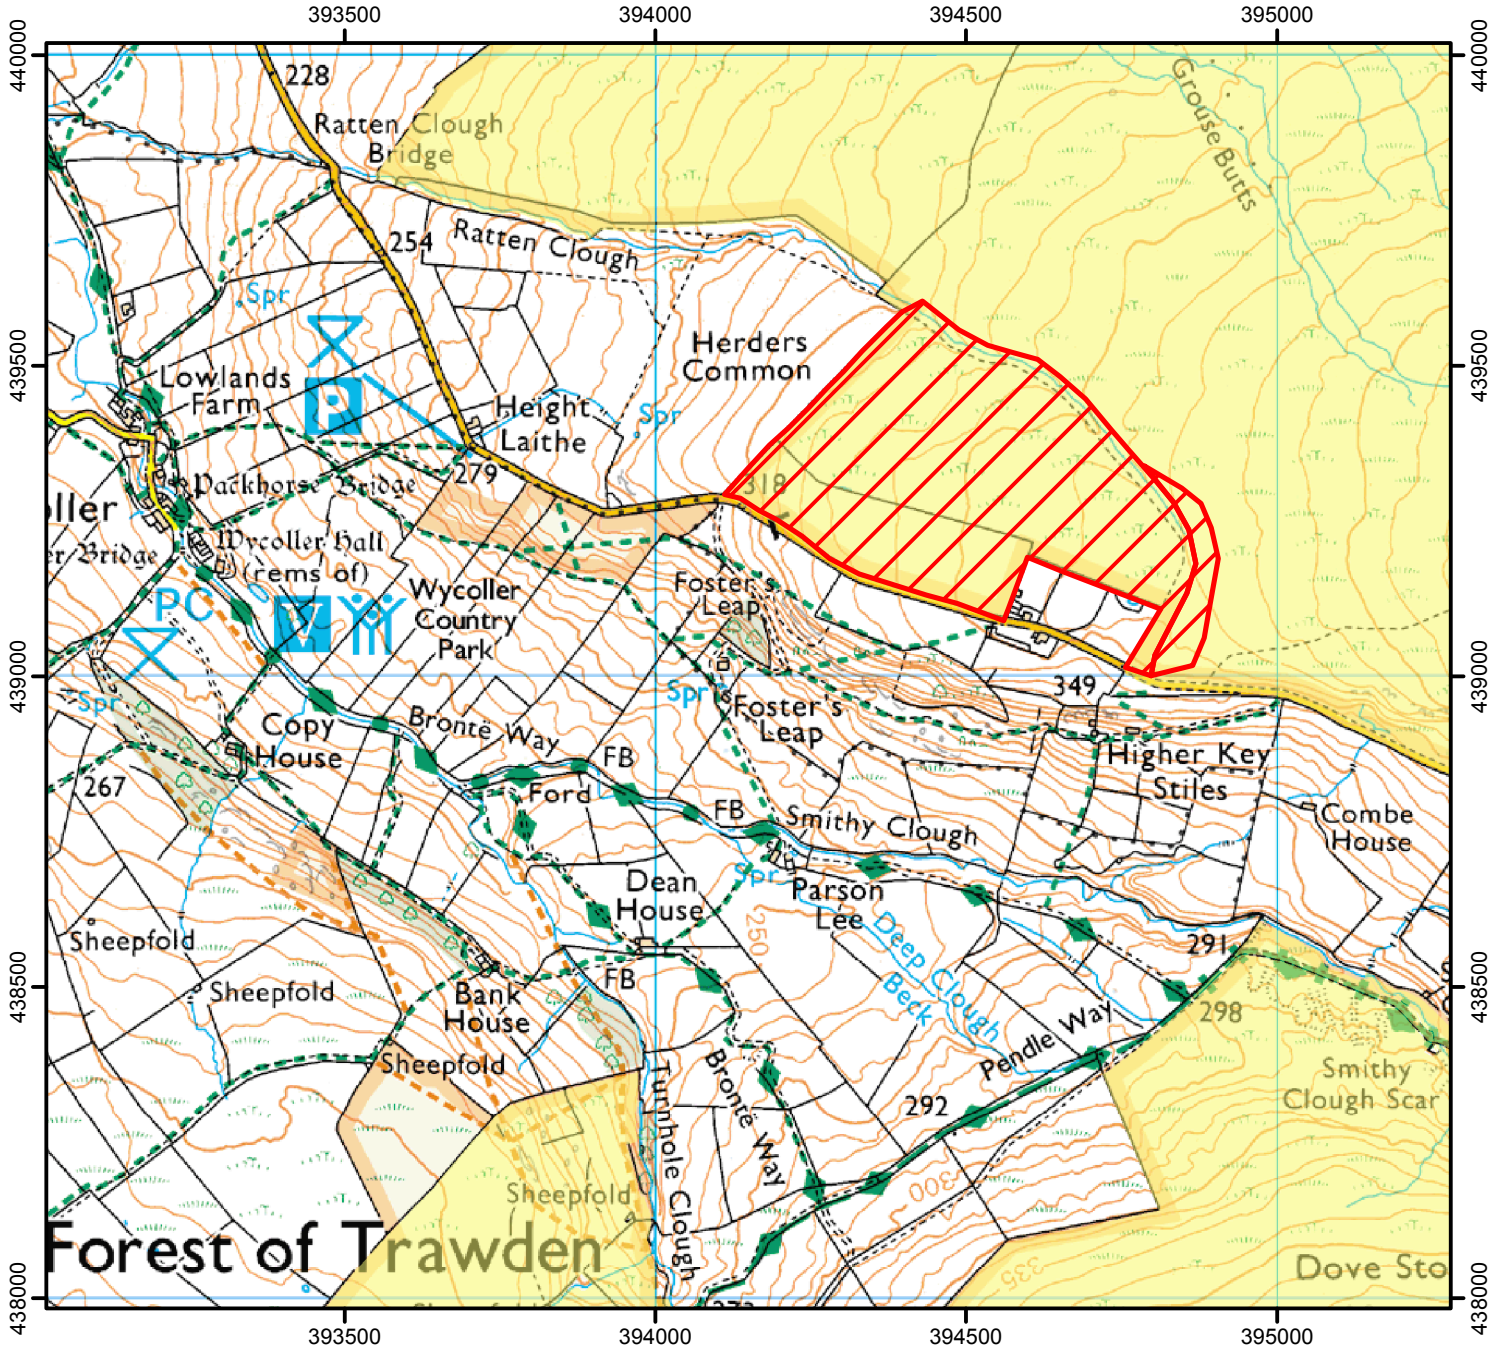

# NO OPEN ACCESS

The Open Access land shown hatched on the map is currently excluded for land management and public safety.

This does not effect Public Rights of Way

Date: From 21st May 2018 until 20th May 2024

Case Number: 2008060031

0 400 800 Metres

Restricted Open Access Land

Open Access Land

© Crown Copyright and database right 2018.  
Ordnance Survey 100022021

For more information call the Open Access Contact Centre on 0300 060 2091  
or visit our website at [www.gov.uk/right-of-way-open-access-land/use-your-right-to-roam](http://www.gov.uk/right-of-way-open-access-land/use-your-right-to-roam)