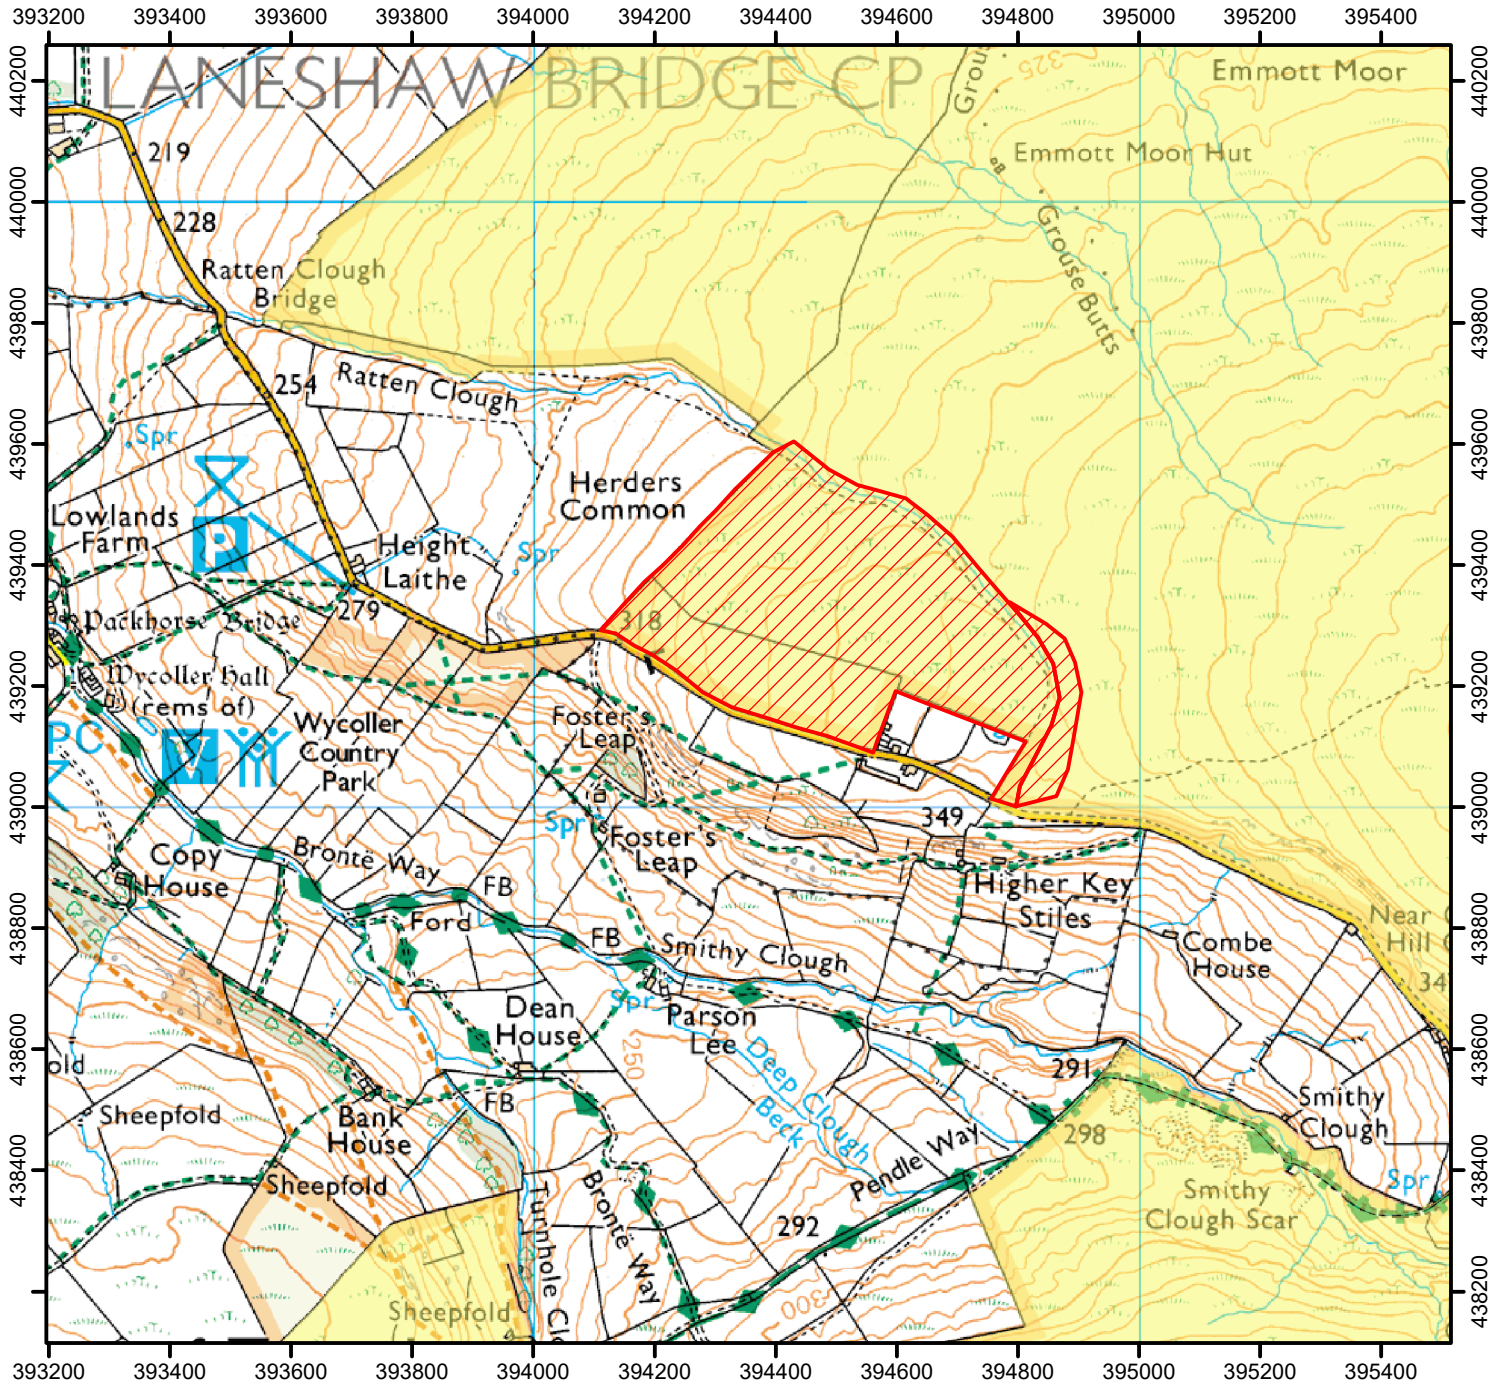

# NO OPEN ACCESS

The Open Access land shown hatched on the map is currently excluded for land management and public safety.

This does not effect Public Rights of Way.

Case Number: 2008060031

0 250 500  
Metres

© Crown Copyright and database right 2023.  
Ordnance Survey 100022021

Open Access Land

Restricted Open Access Land

For more information call the Open Access Contact Centre on 0300 060 2091  
or visit our website at [www.gov.uk/right-of-way-open-access-land/use-your-right-to-roam](http://www.gov.uk/right-of-way-open-access-land/use-your-right-to-roam)