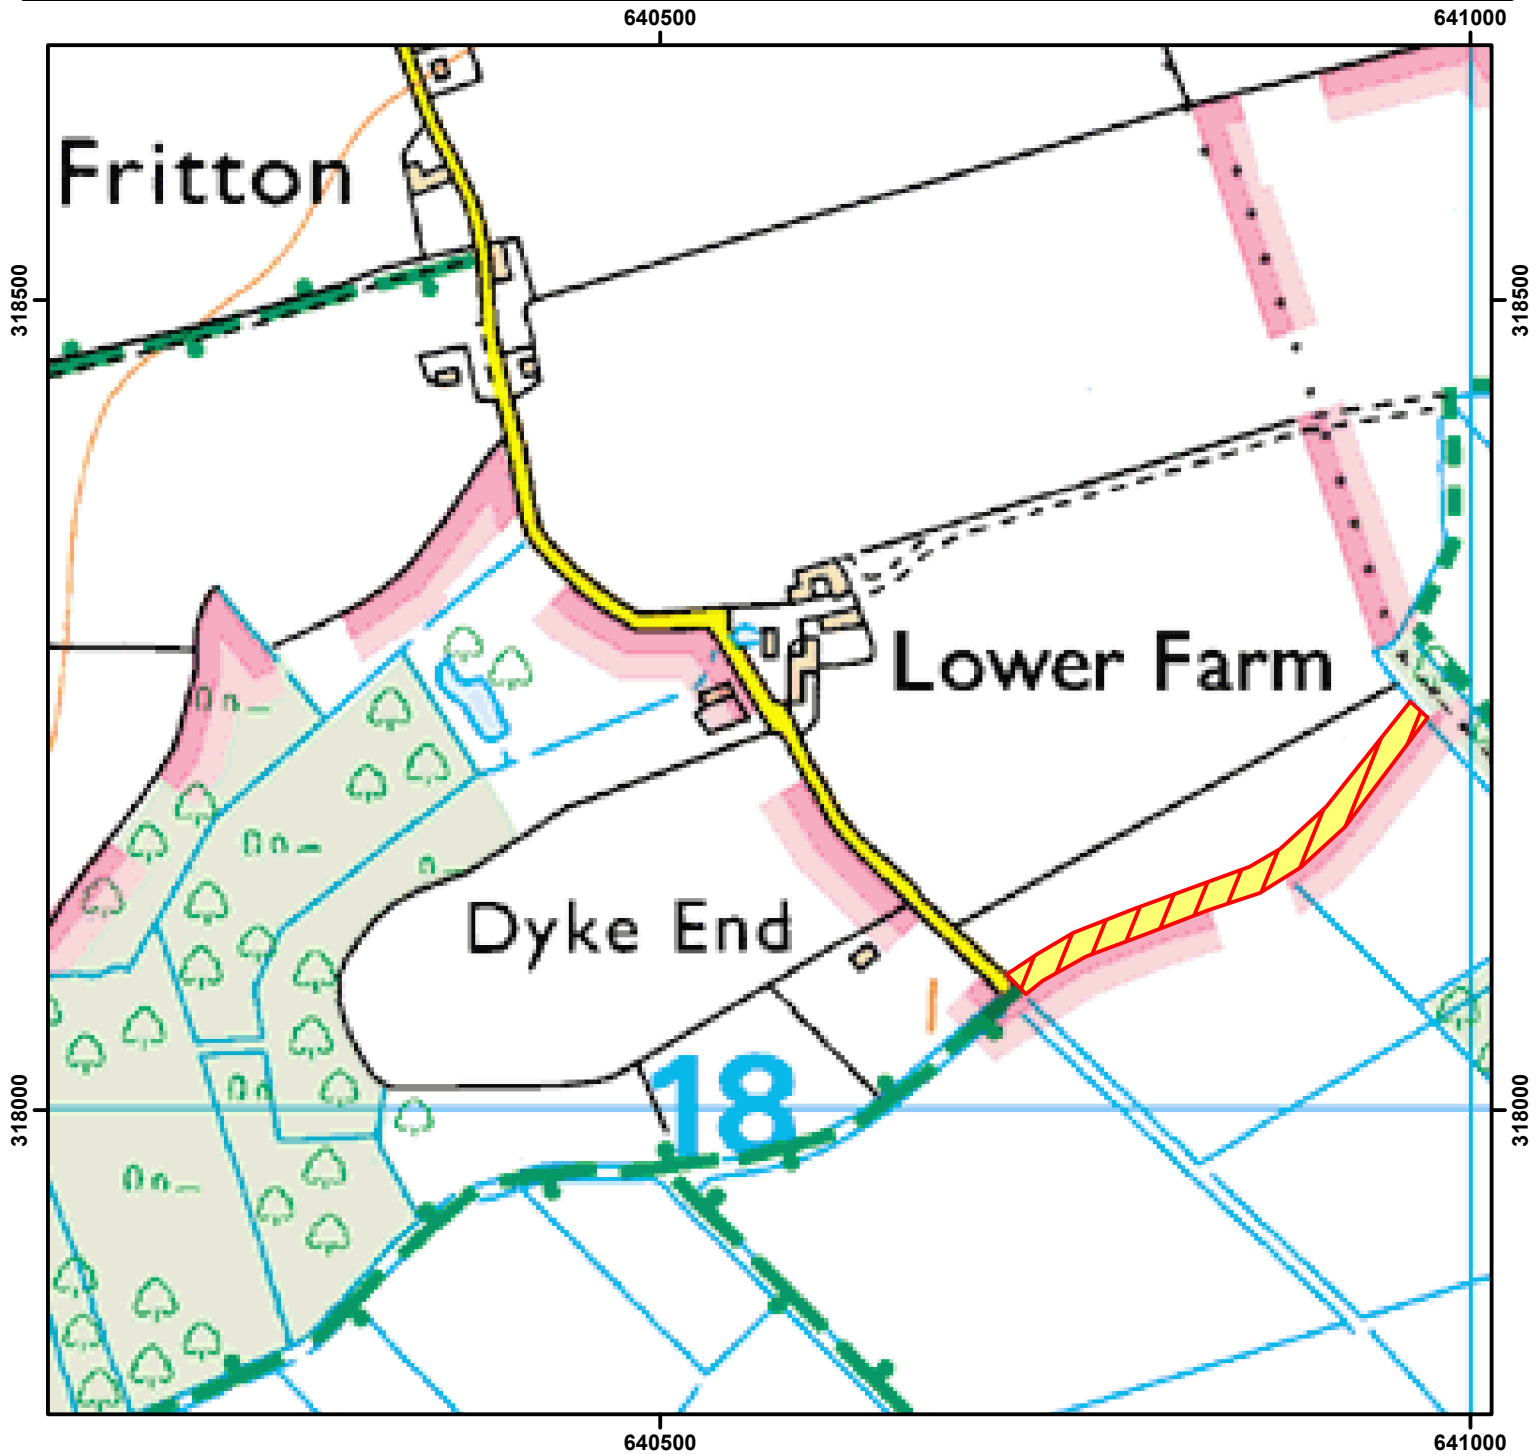

NATURAL
ENGLAND

NO DOGS

To protect sensitive wildlife, dogs are not allowed on open access land shown hatched on the map below. This does not apply to registered assistance dogs and dogs kept under effective control on Public Rights of Way. Between: 17 November 2016 and 17 November 2022.

Case Number: 2016088212

0 150 300 Metres

© Crown Copyright and database right 2014. All rights reserved.
Ordnance Survey Licence number 100022021.

 Restricted Open Access Land

 Open Access Land

For more information call the Open Access Contact Centre on 0300 060 2091
or visit our website at www.gov.uk/right-of-way-open-access-land/use-your-right-to-roam