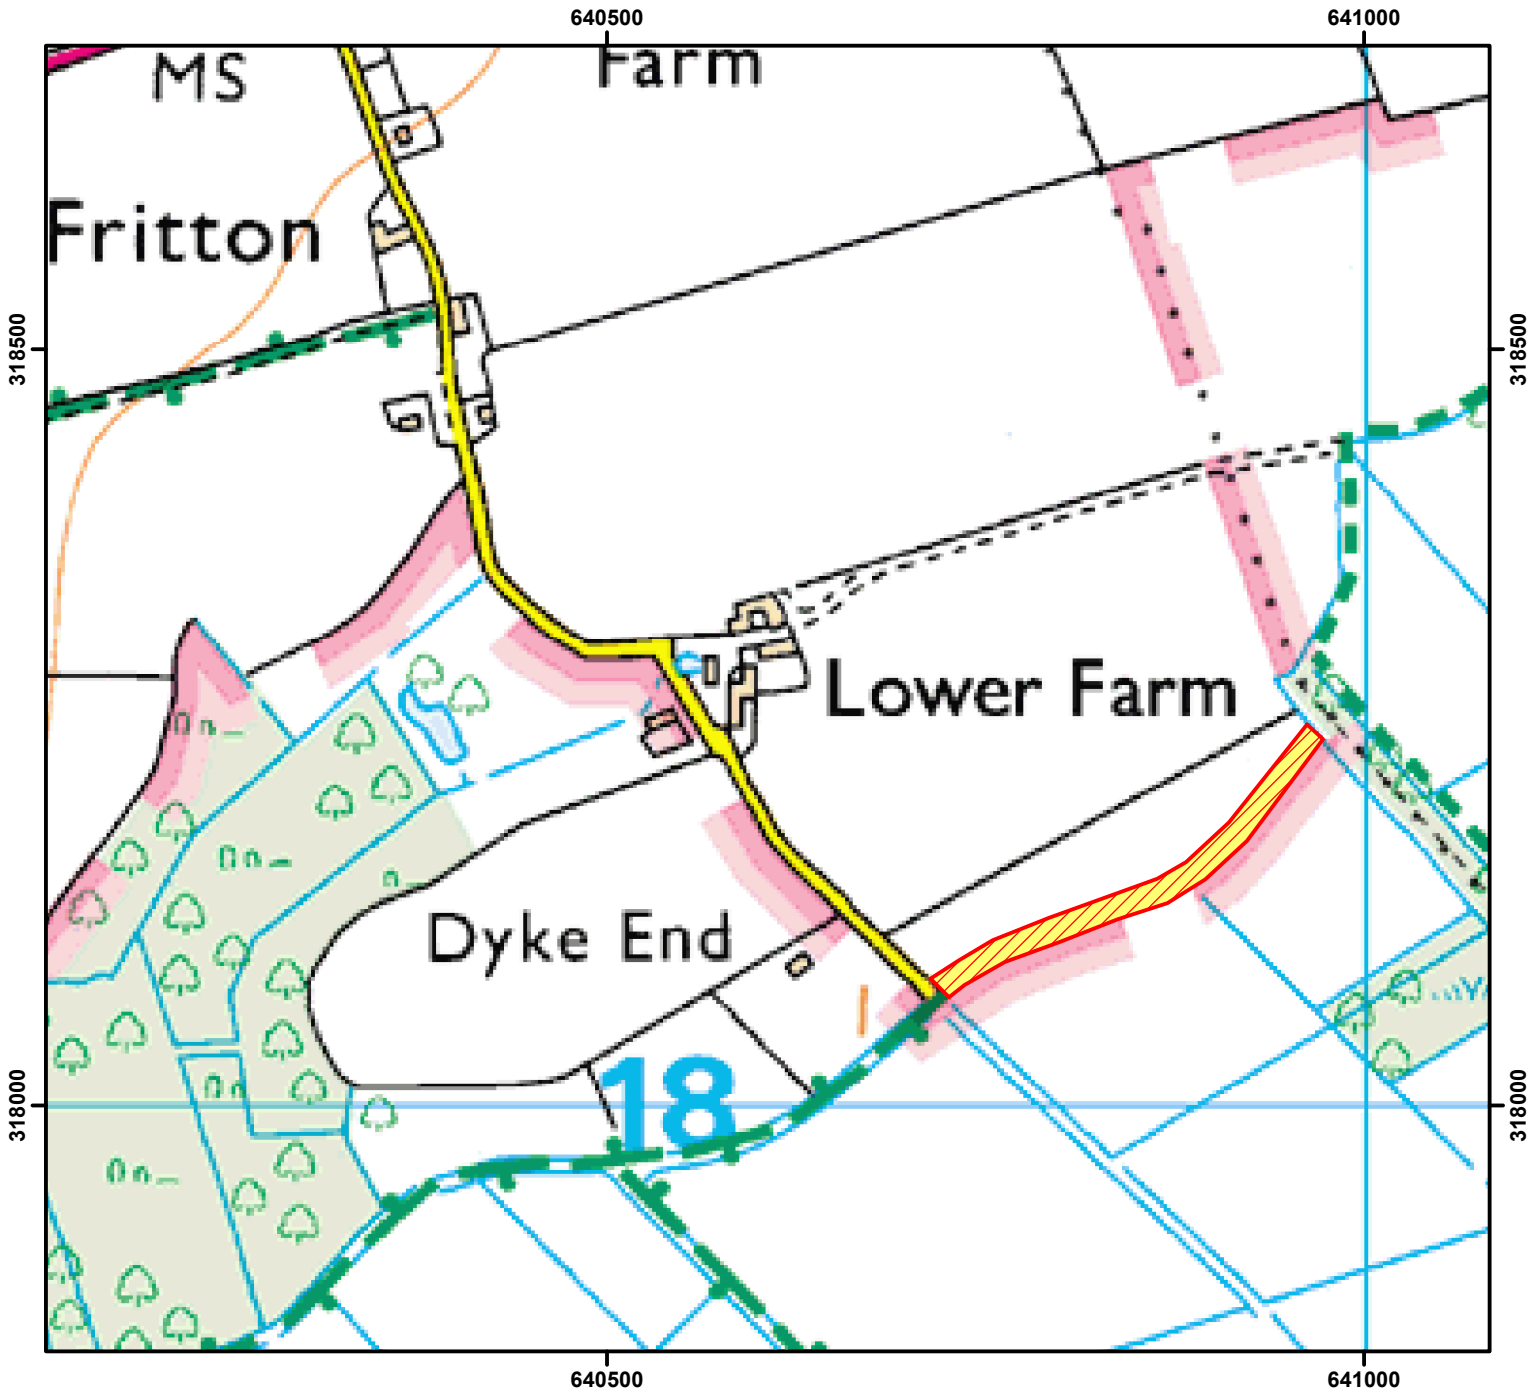

NATURAL
ENGLAND

NO DOGS

To protect sensitive wildlife, dogs are not allowed on open access land shown hatched on the map below.

This does not apply to registered assistance dogs and dogs kept under effective control on Public Rights of Way.

Until 31 October 2027.

Case Number: 2016088212

© Crown Copyright and database right 2021. All rights reserved.
Ordnance Survey Licence number 100022021.

 Open Access Land

 Restricted Open Access Land

For more information call the Open Access Contact Centre on 0300 060 2091
or visit our website at www.gov.uk/right-of-way-open-access-land/use-your-right-to-roam