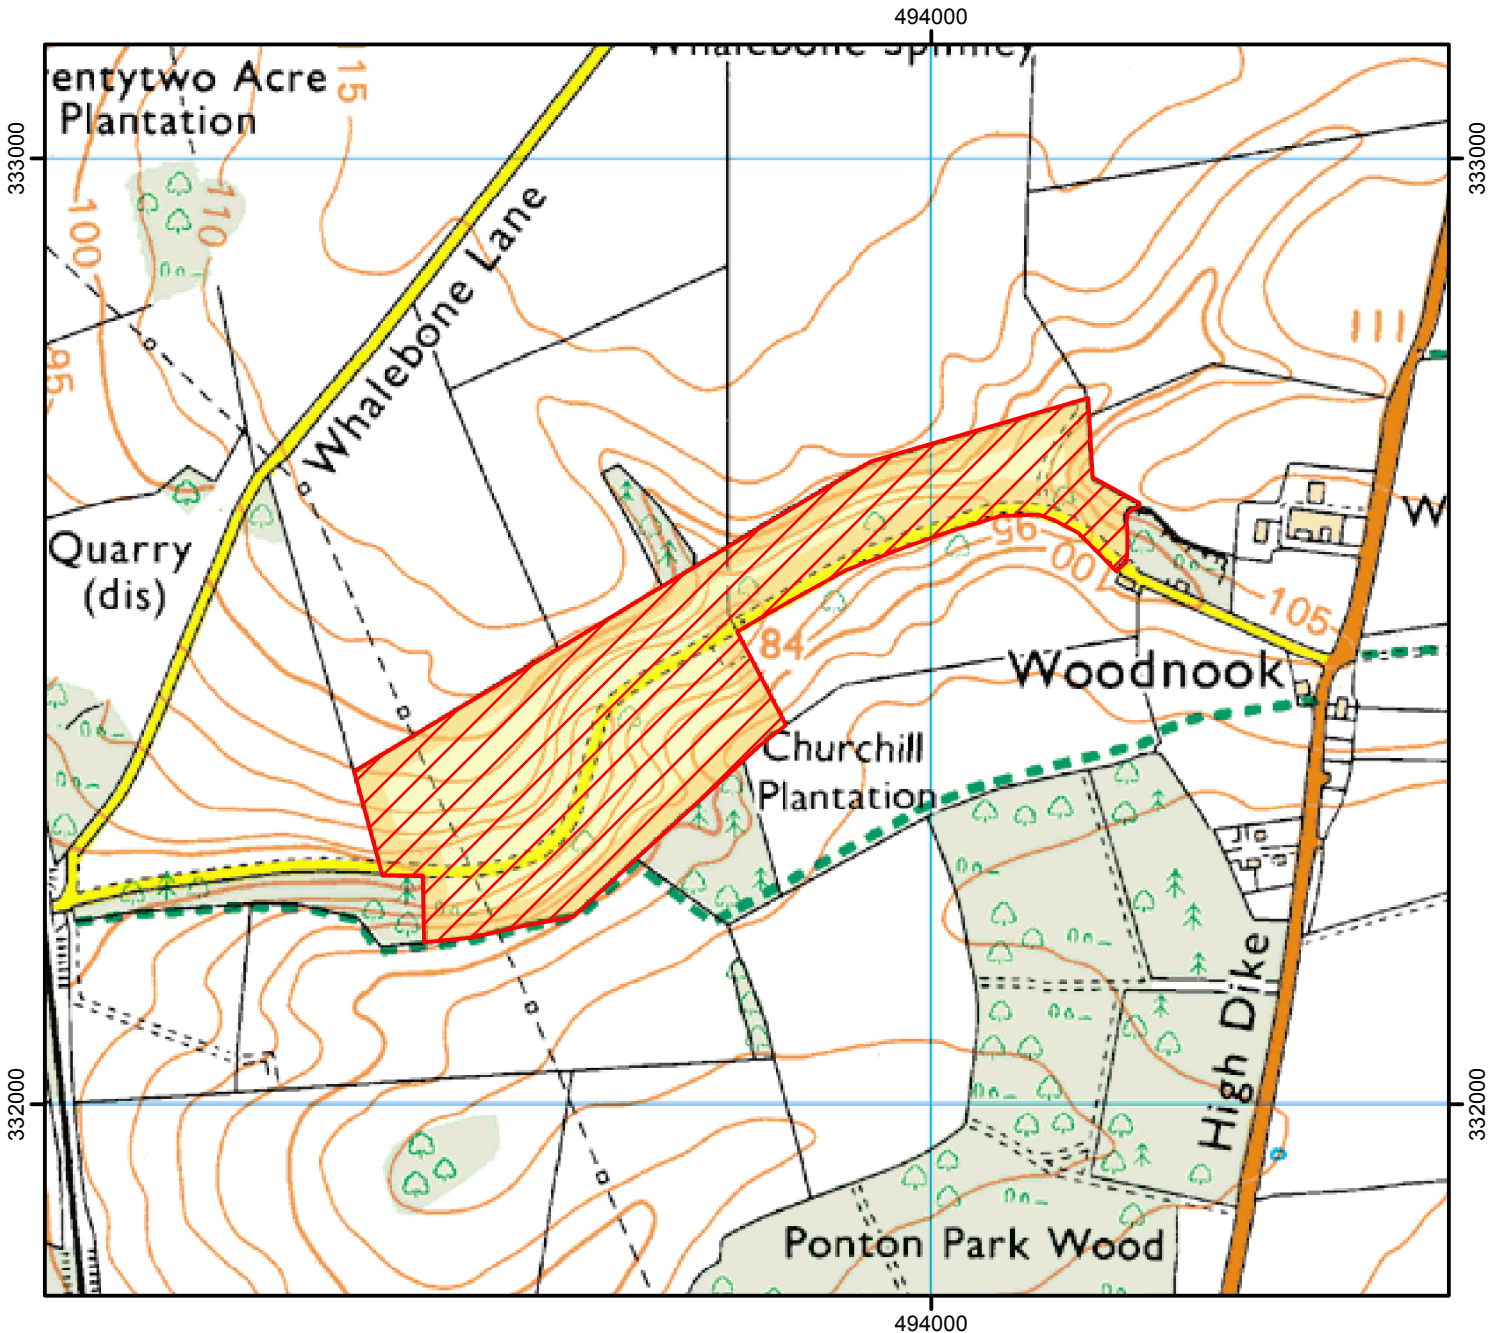

CROW Open Access: Consultation on review of current restriction

Please see accompanying notice.

(This does not affect Public Rights of Way)

Consultation end date: 18 November 2019

Case Number: 2005090101

© Crown Copyright and database right 2019.
All rights reserved. Ordnance Survey Licence number 100022021

 CROW Access Land
 CROW Consultation

For more information call the Open Access Contact Centre on 0300 060 2091
or visit our website at www.gov.uk/right-of-way-open-access-land/use-your-right-to-roam