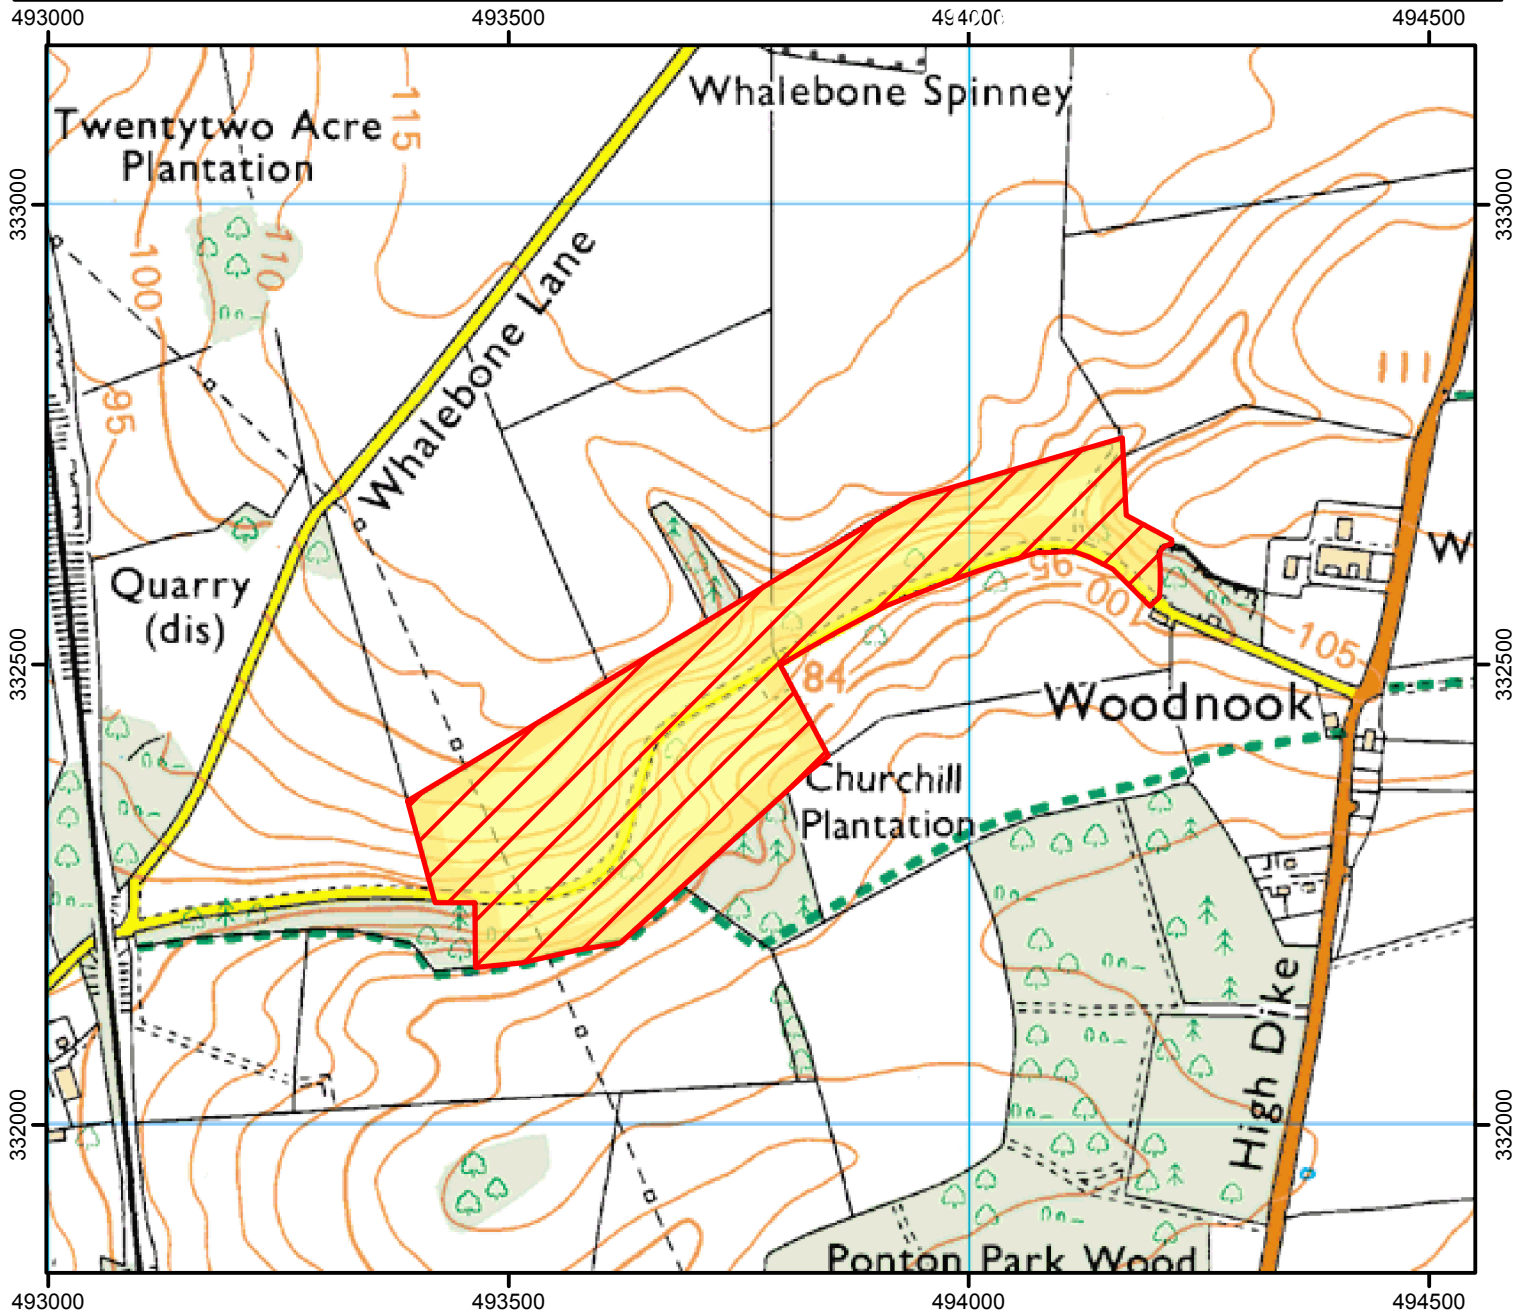

# ACCESS ON MARKED ROUTES ONLY

The open access land shown hatched on the map below is restricted for a game shoot.

Please keep to marked routes.

This does not affect Public Rights of Way.

Restriction applied on a maximum of 12 days per year between 1st September to 31st January.

Case Number: 2005090101

0 300 600 Metres

© Crown Copyright and database right 2019.  
Ordnance Survey 100022021

Restricted Open Access Land

Open Access Land

For more information call the Open Access Contact Centre on 0300 060 2091  
or visit our website at [www.gov.uk/right-of-way-open-access-land/use-your-right-to-roam](http://www.gov.uk/right-of-way-open-access-land/use-your-right-to-roam)