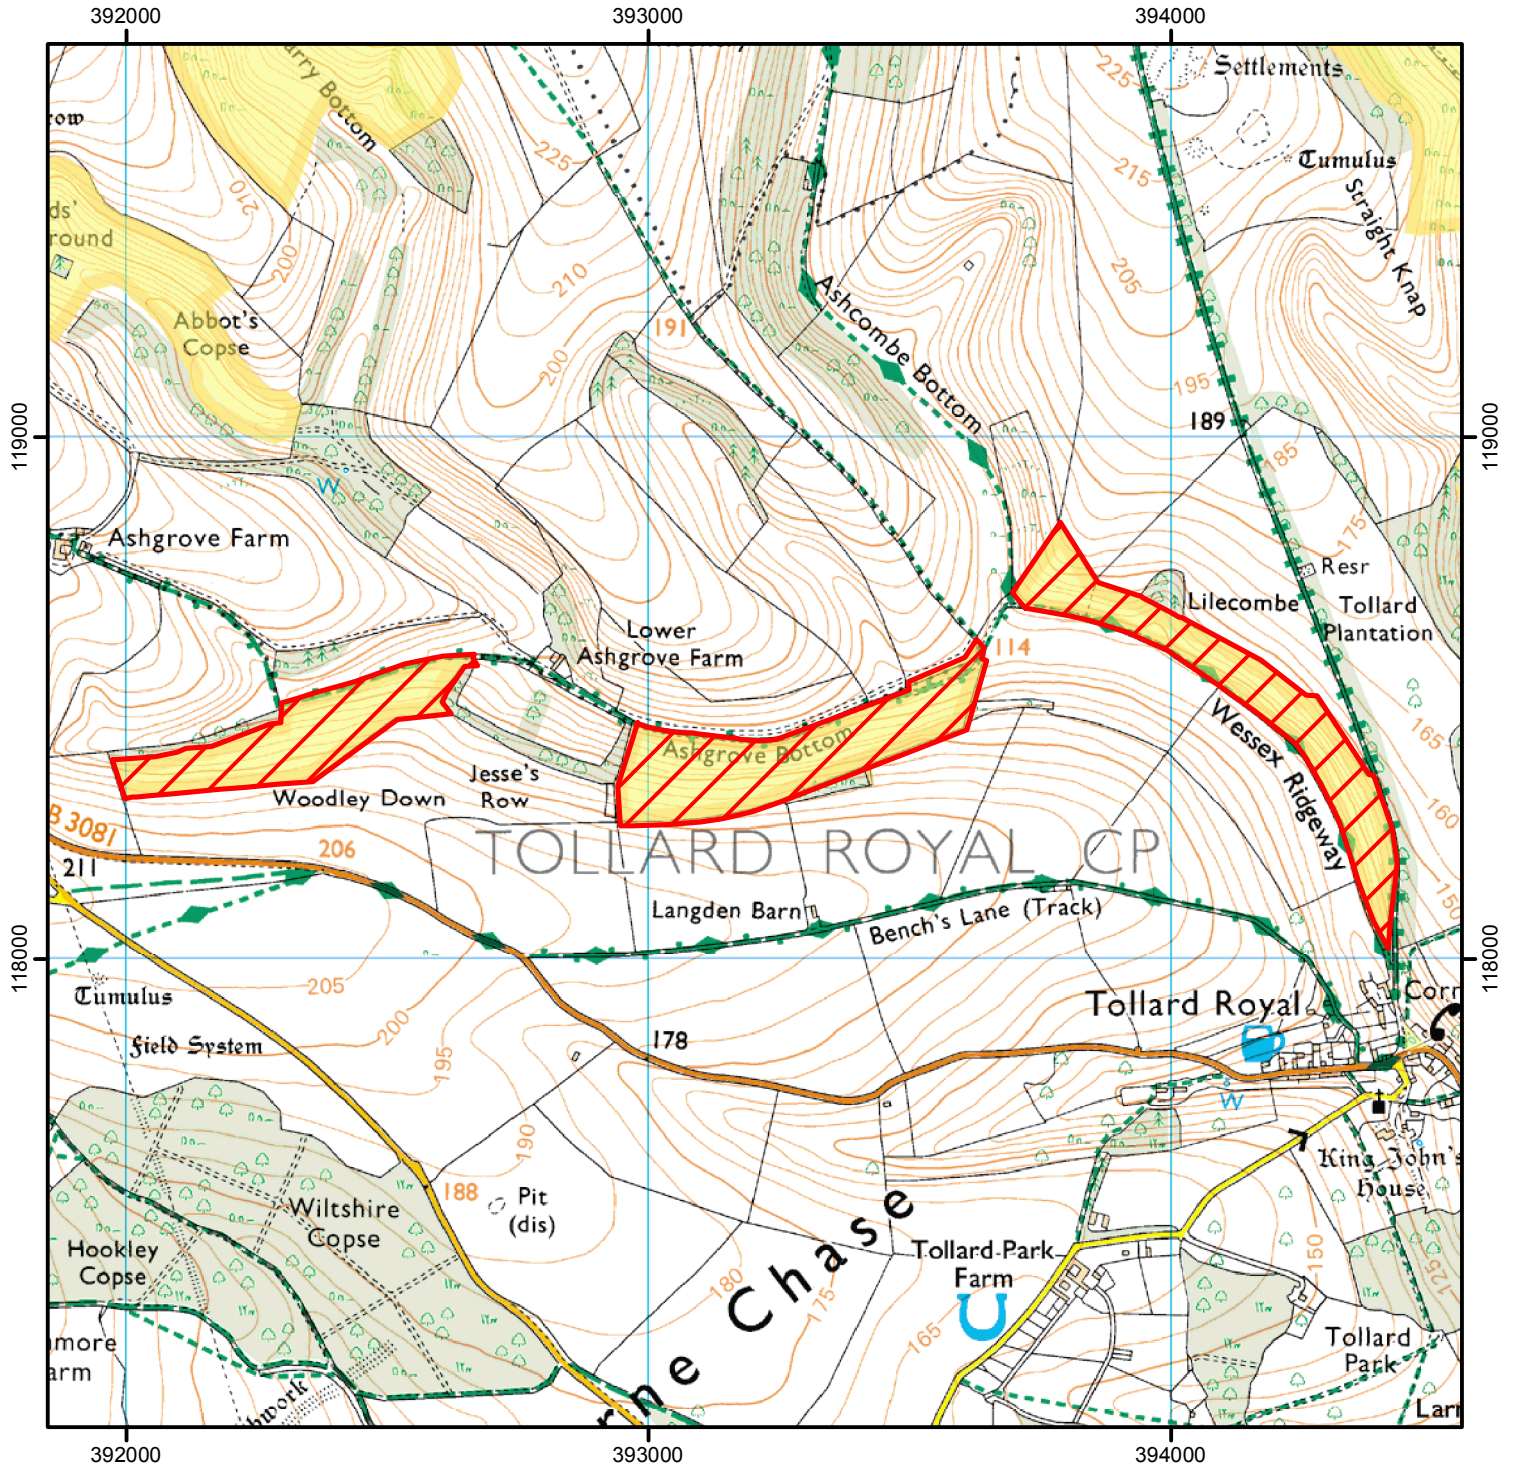

NO OPEN ACCESS

In the interests of land management, the land shown hatched on the map below is temporarily closed to avoid disturbance to game and disruption to shooting.

This does not affect Public Rights of Way.

From: 1 September to 1 February each year until February 2026

Case Number: 2008090037

0 250 500 1,000 Metres

© Crown Copyright. Natural England Licence No. 100046223.
2008 © Crown Copyright and database right 2020. All rights reserved. Ordnance Survey Licence number 100022021.

 Restricted Open Access Land

 Open Access Land

For more information call the Open Access Contact Centre on 0300 060 2091 or visit our website at www.gov.uk/right-of-way-open-access-land/use-your-right-to-roam