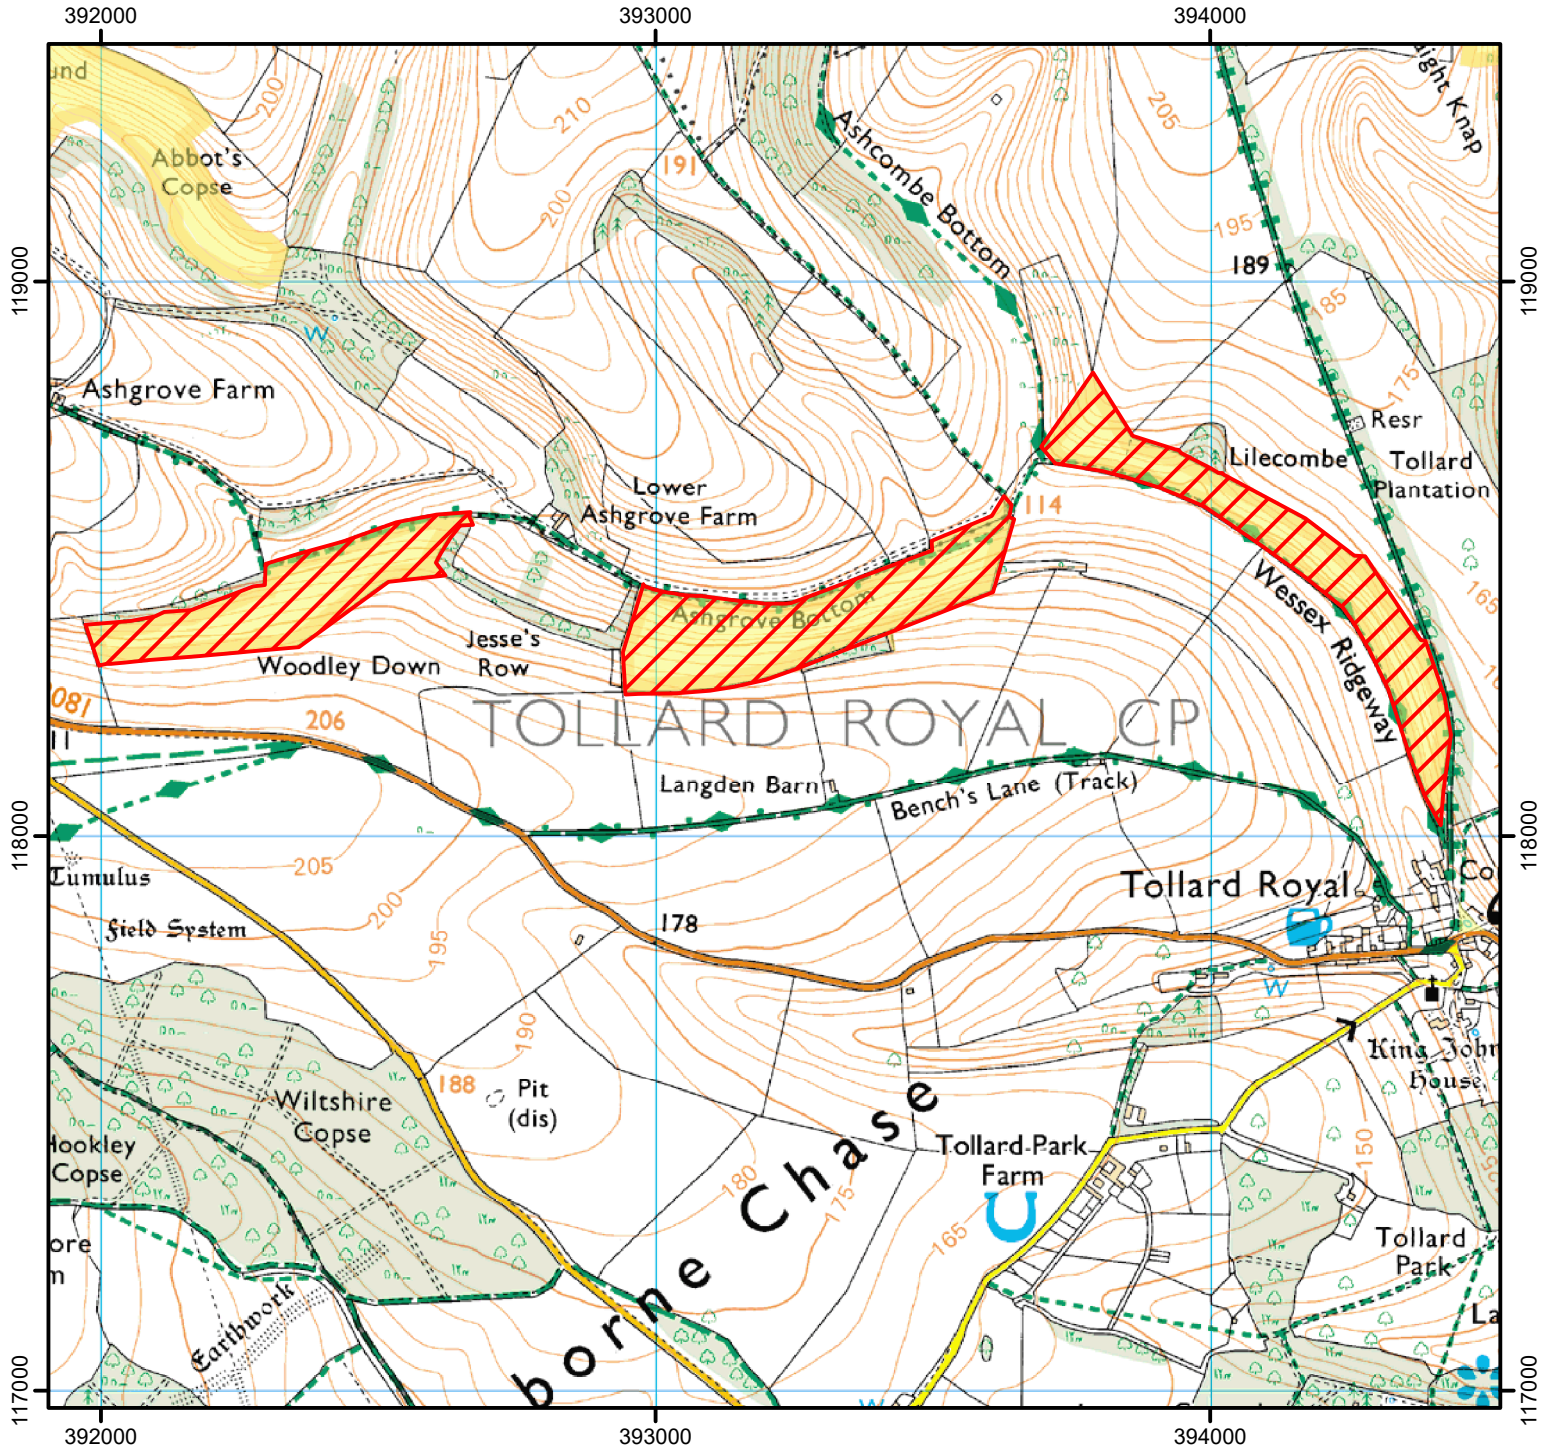

NATURAL ENGLAND

NO OPEN ACCESS

The open access land shown hatched on the map below is closed annually between 01 September and 01 February for land management purposes.

This does not affect Public Rights of Way.

Case number: 2008020070

© Crown Copyright and database right 2025. All rights reserved. Ordnance Survey Licence number 100022021

Access Land Exclusion

Access Land

For more information call the Open Access Contact Centre on 0300 060 2091 or visit our website at www.gov.uk/right-of-way-open-access-land/use-your-right-to-roam