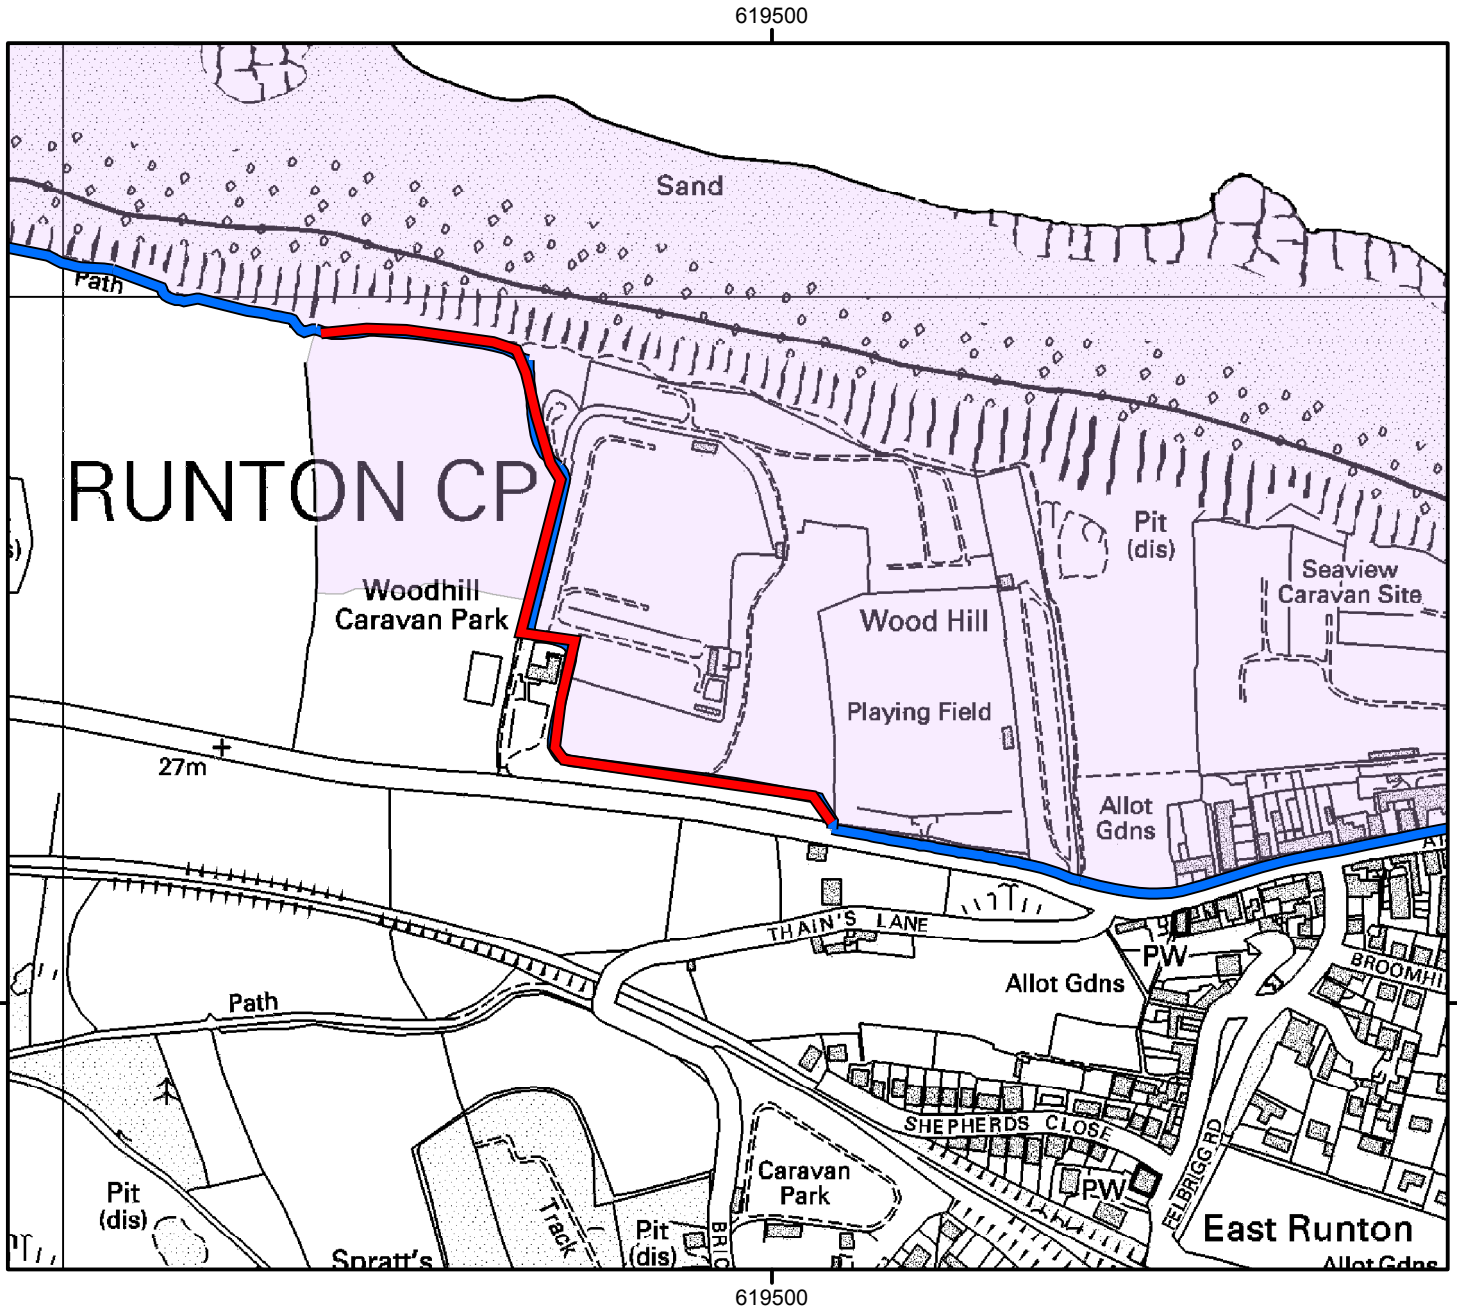

# CROW Open Access: Consultation on review of restriction

Please see accompanying notice.

This does not affect Public Rights of Way.

Consultation end date: 11 September 2019

Case Number: 2014107432

 England Coast Path

 England Coast Path Restriction

 Access Land

0 150 300 Metres

© Crown Copyright and database right 2019.  
Ordnance Survey 100022021

For more information call the Open Access Contact Centre on 0300 060 2091  
or visit our website at [www.gov.uk/right-of-way-open-access-land/use-your-right-to-roam](http://www.gov.uk/right-of-way-open-access-land/use-your-right-to-roam)