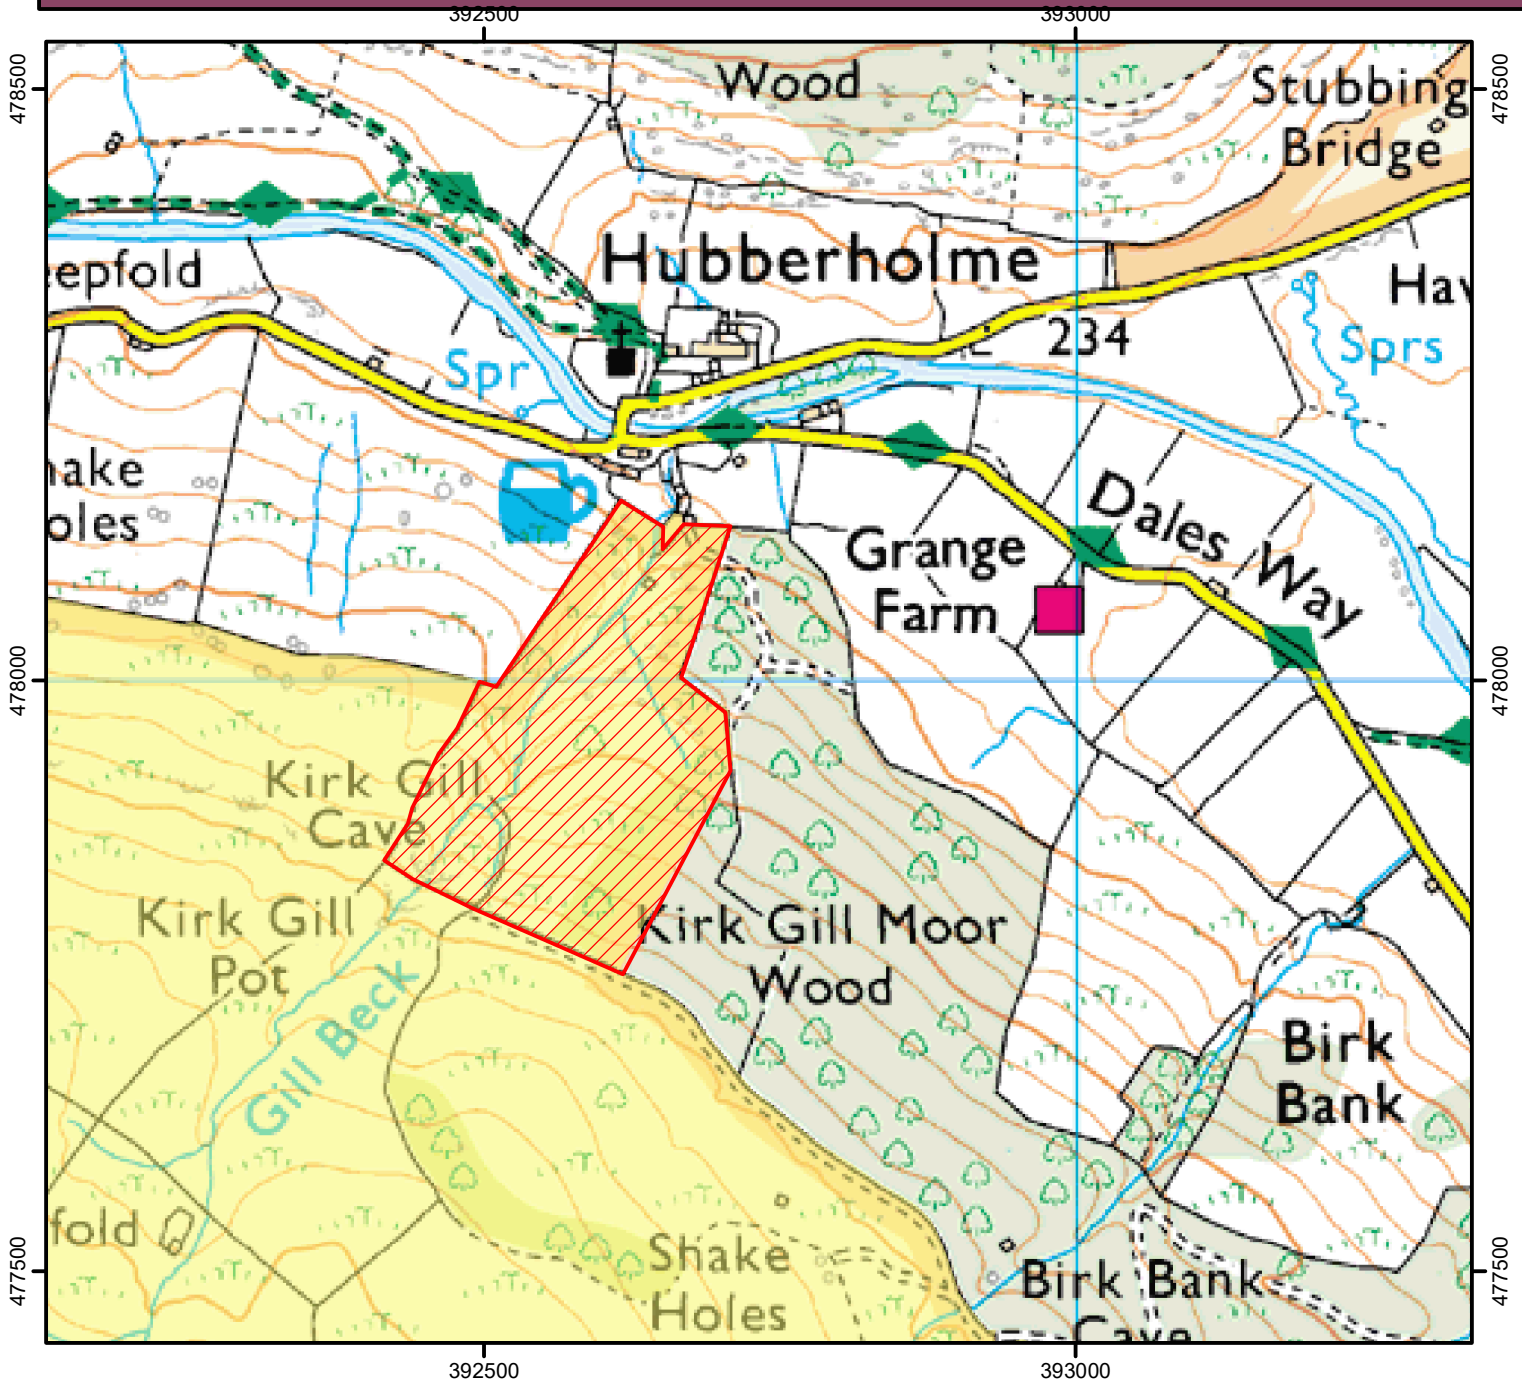

NATURAL
ENGLAND

NO ACCESS

The Open Access land shown hatched on the map below is restricted for land management purposes.

This does not affect Public Rights of Way.

Until 30 November 2027.

Case Number: 2004120016

0 100 200 400 M

© Crown Copyright and database right 2021. All rights reserved.
Ordnance Survey Licence number 100022021.

Restricted Open Access Land

Open Access Land

For more information call the Open Access Contact Centre on 0300 060 2091
or visit our website at www.gov.uk/right-of-way-open-access-land/use-your-right-to-roam