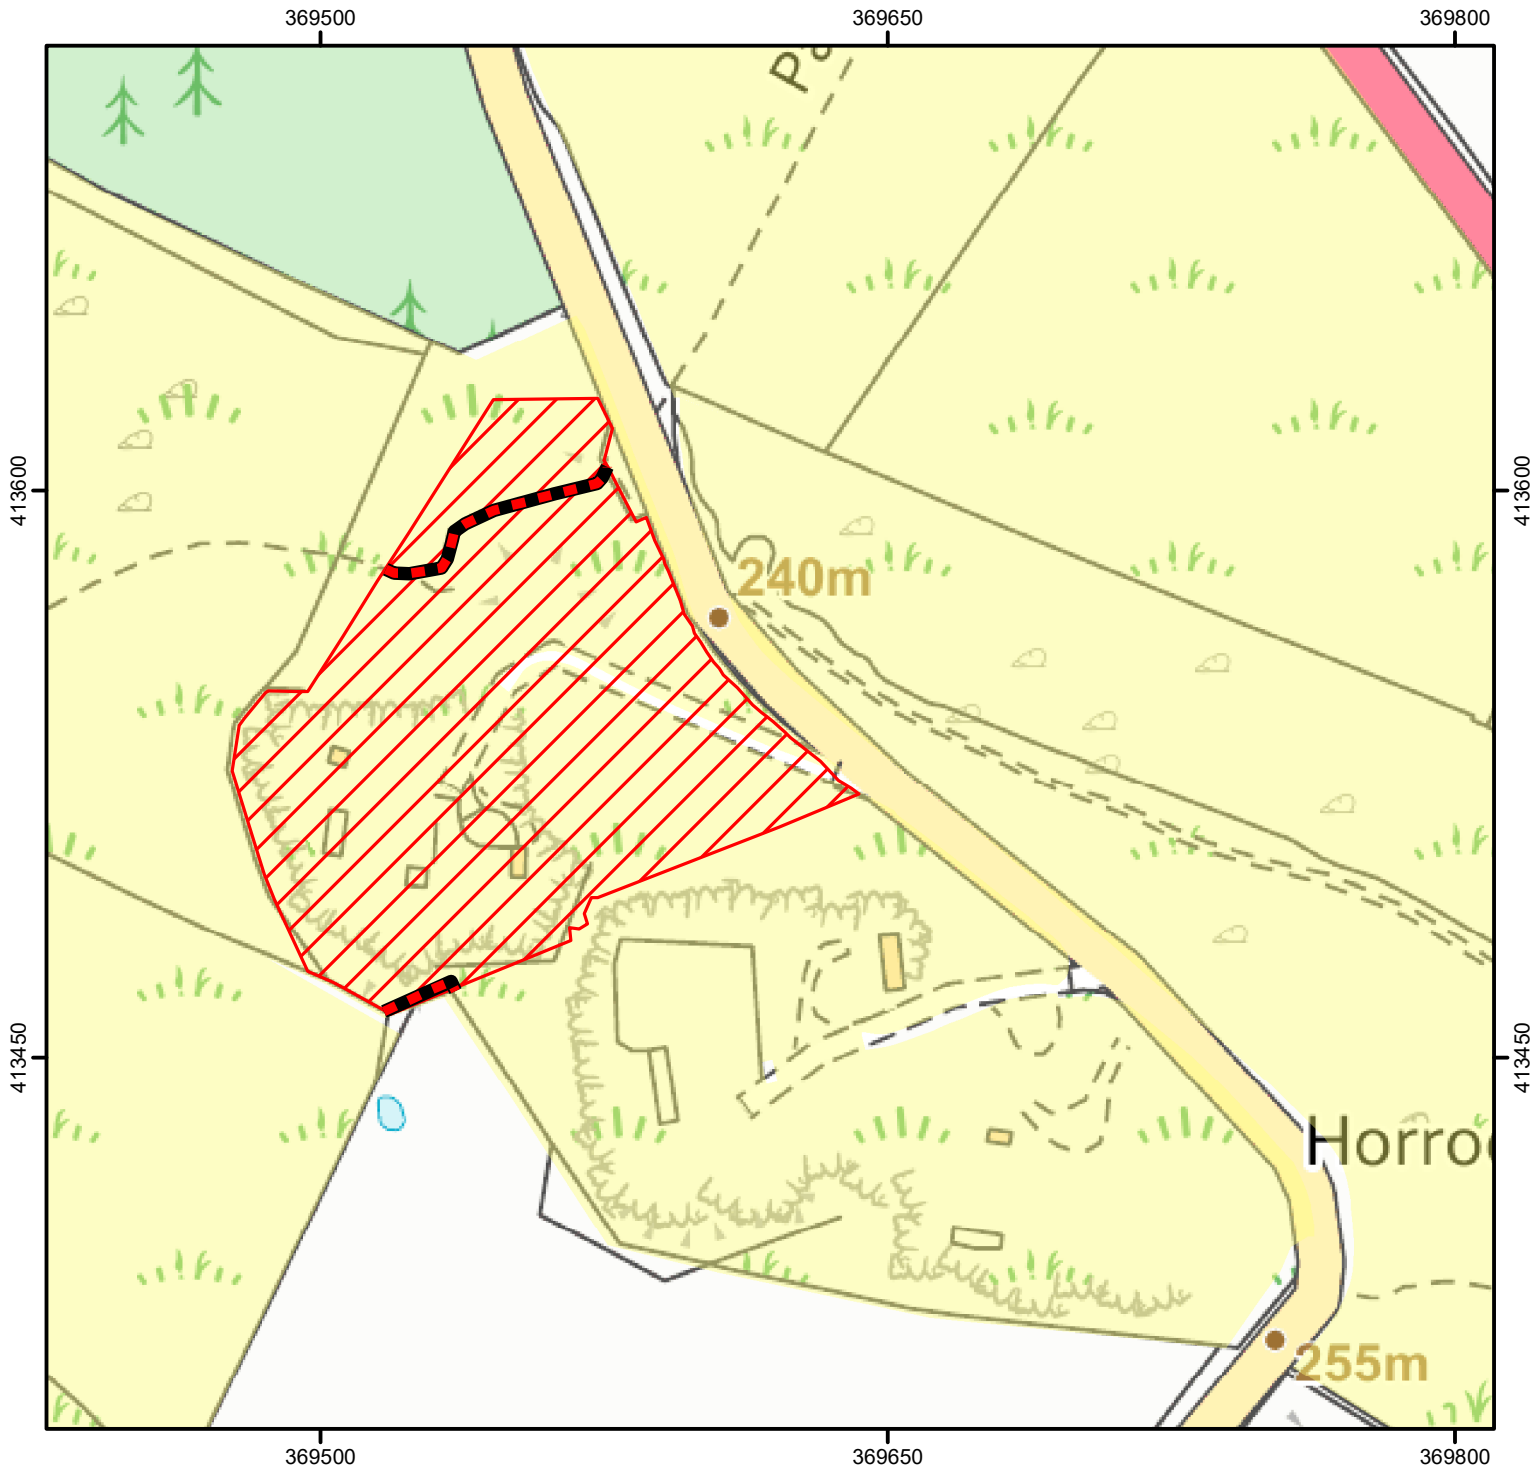

ACCESS ON MARKED ROUTE

The Open Access land shown hatched on the map below is restricted for land management and public safety every Wednesday, Friday and Sunday from dawn to dusk throughout the year and on other days when red flags are flying.

Case numbers: 2016048135 & 2016068185

0 50 100 Metres

© Crown Copyright and database right 2021. All rights reserved.
Ordnance Survey Licence number 100022021.

Open Access Land

Restricted Open Access Land

Marked Route

For more information call the Open Access Contact Centre on 0300 060 2091
or visit our website at www.gov.uk/right-of-way-open-access-land/use-your-right-to-roam