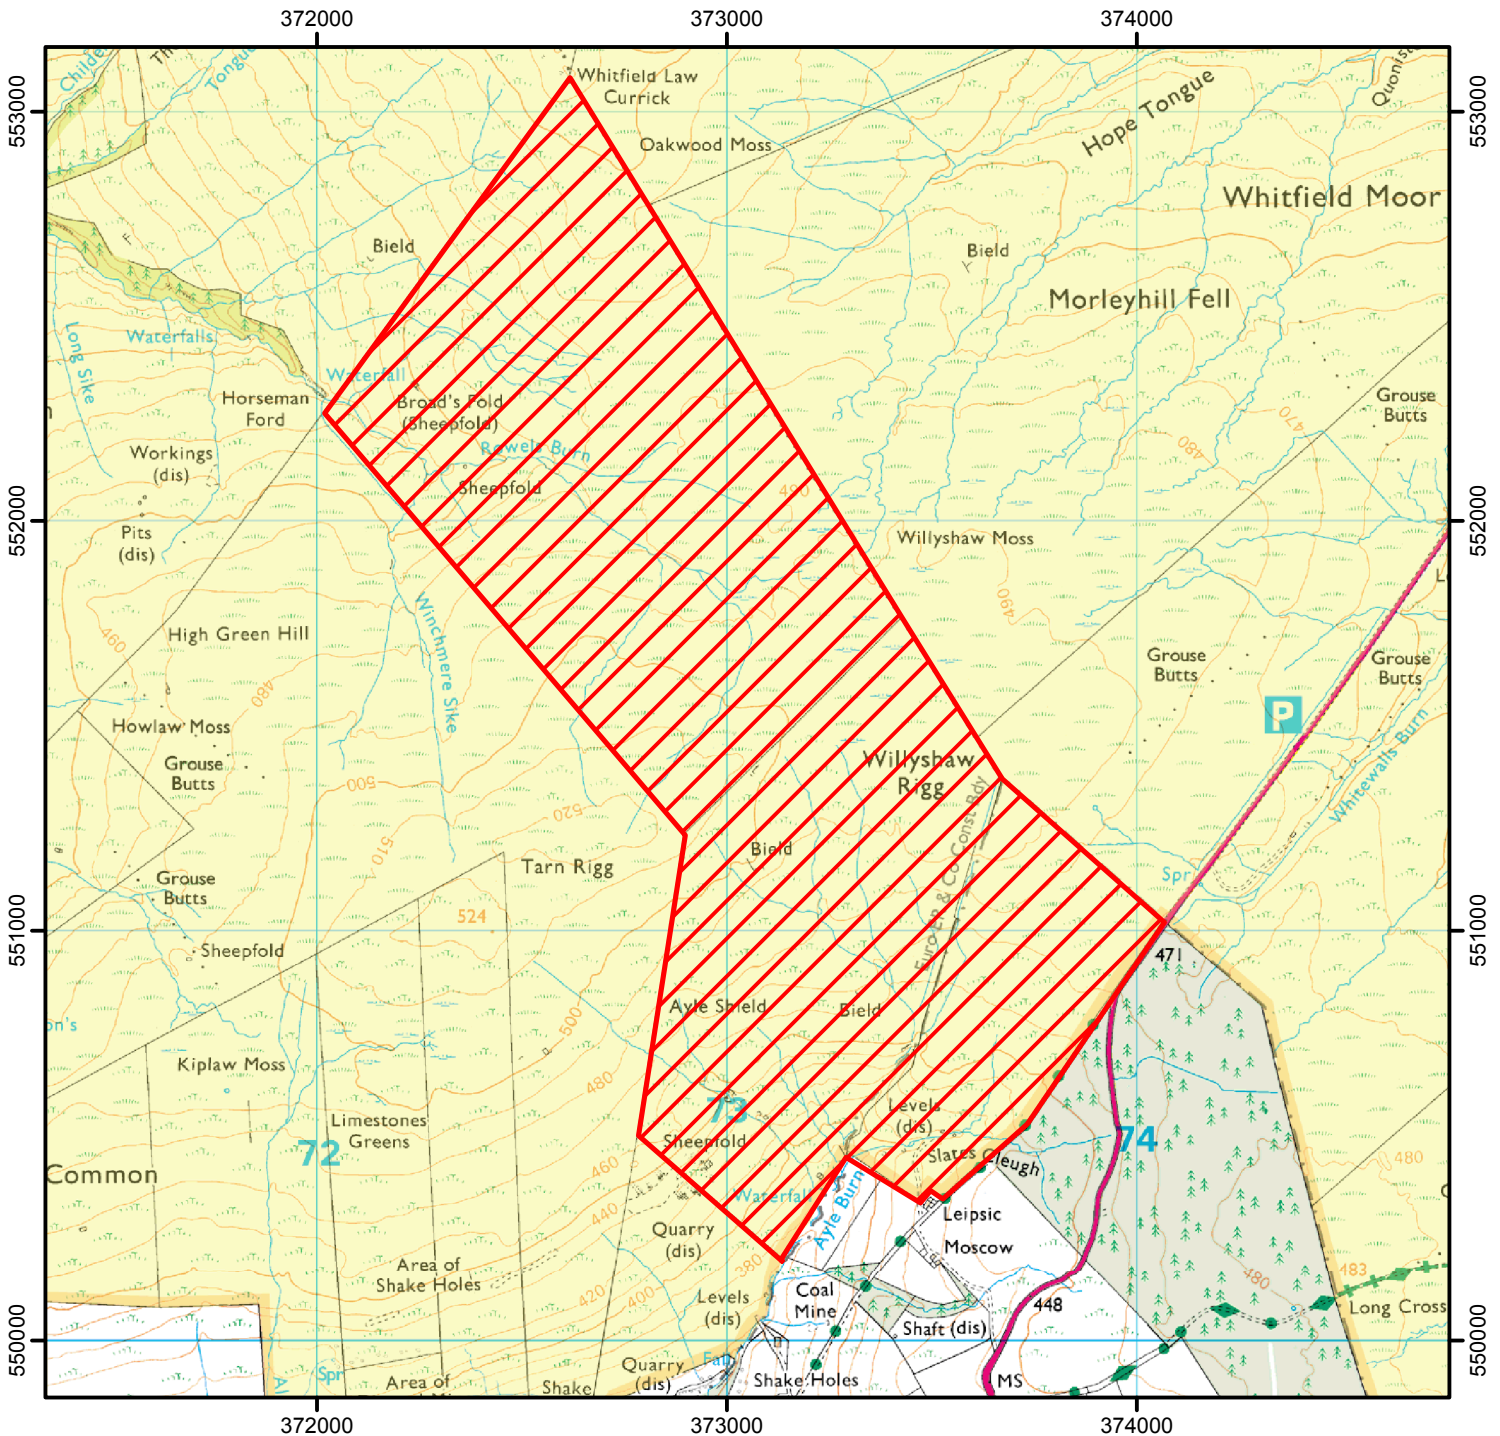

DOGS MUST BE ON A SHORT LEAD

To avoid disturbance to game birds, dogs must be kept on a short lead on the open access land shown hatched on the map below.

From 1 August to 10 December each year until 2025

This does not affect public rights of way.

Case Number: 2009050253

0 350 700 1,400 M

Open Access Land

Restricted Open Access Land

© Crown Copyright and database right 2019. Ordnance Survey 100022021

For more information call the Open Access Contact Centre on 0300 060 2091 or visit our website at www.gov.uk/right-of-way-open-access-land/use-your-right-to-roam