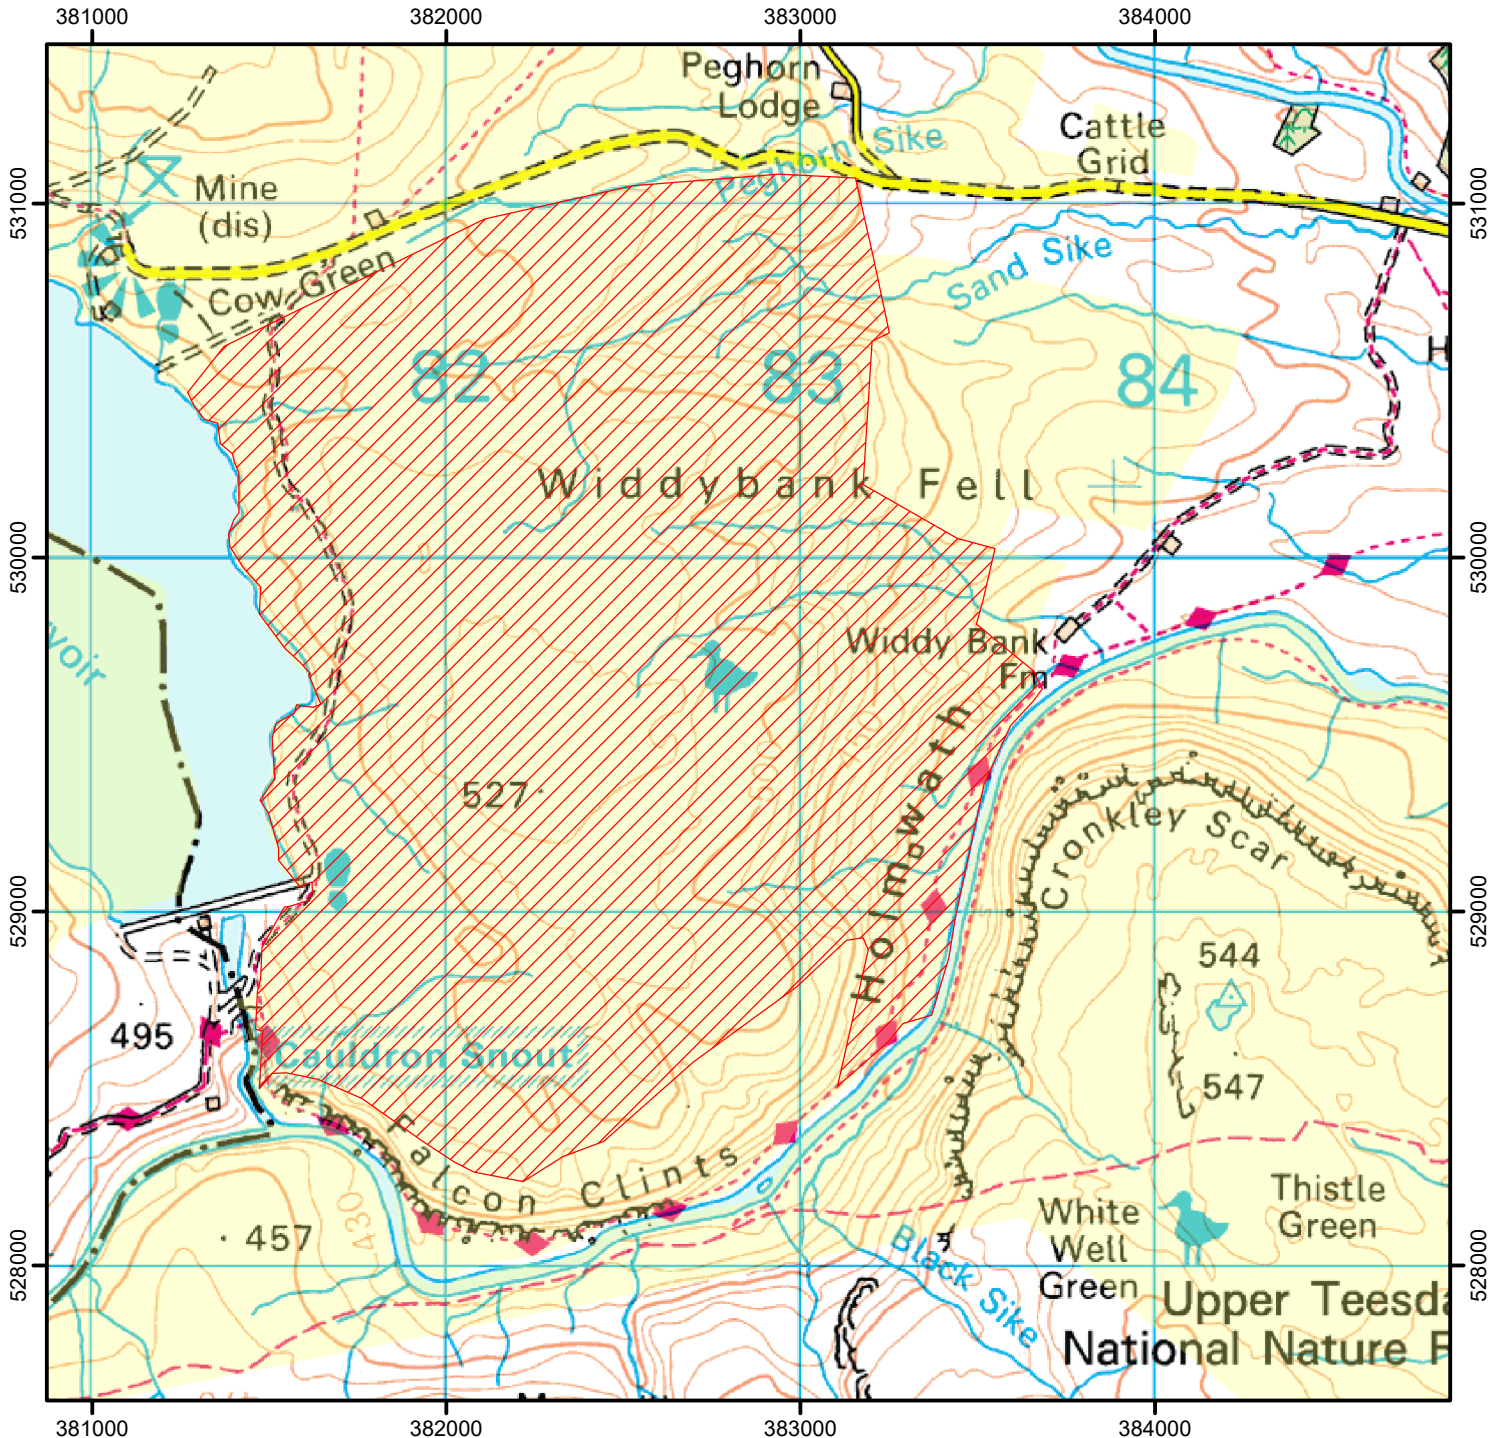

# NO OPEN ACCESS

To protect sensitive wildlife, the open access land shown hatched on the map below is closed.

This does not affect Public Rights of Way.

Until 30 June 2065

Case Number: 2005090267

0 600 1,200 Metres

© Crown Copyright and database right 2021. Ordnance Survey 100022021

 Restricted Open Access Land

 Open Access Land

For more information call the Open Access Contact Centre on 0300 060 2091  
or visit our website at [www.gov.uk/right-of-way-open-access-land/use-your-right-to-roam](http://www.gov.uk/right-of-way-open-access-land/use-your-right-to-roam)