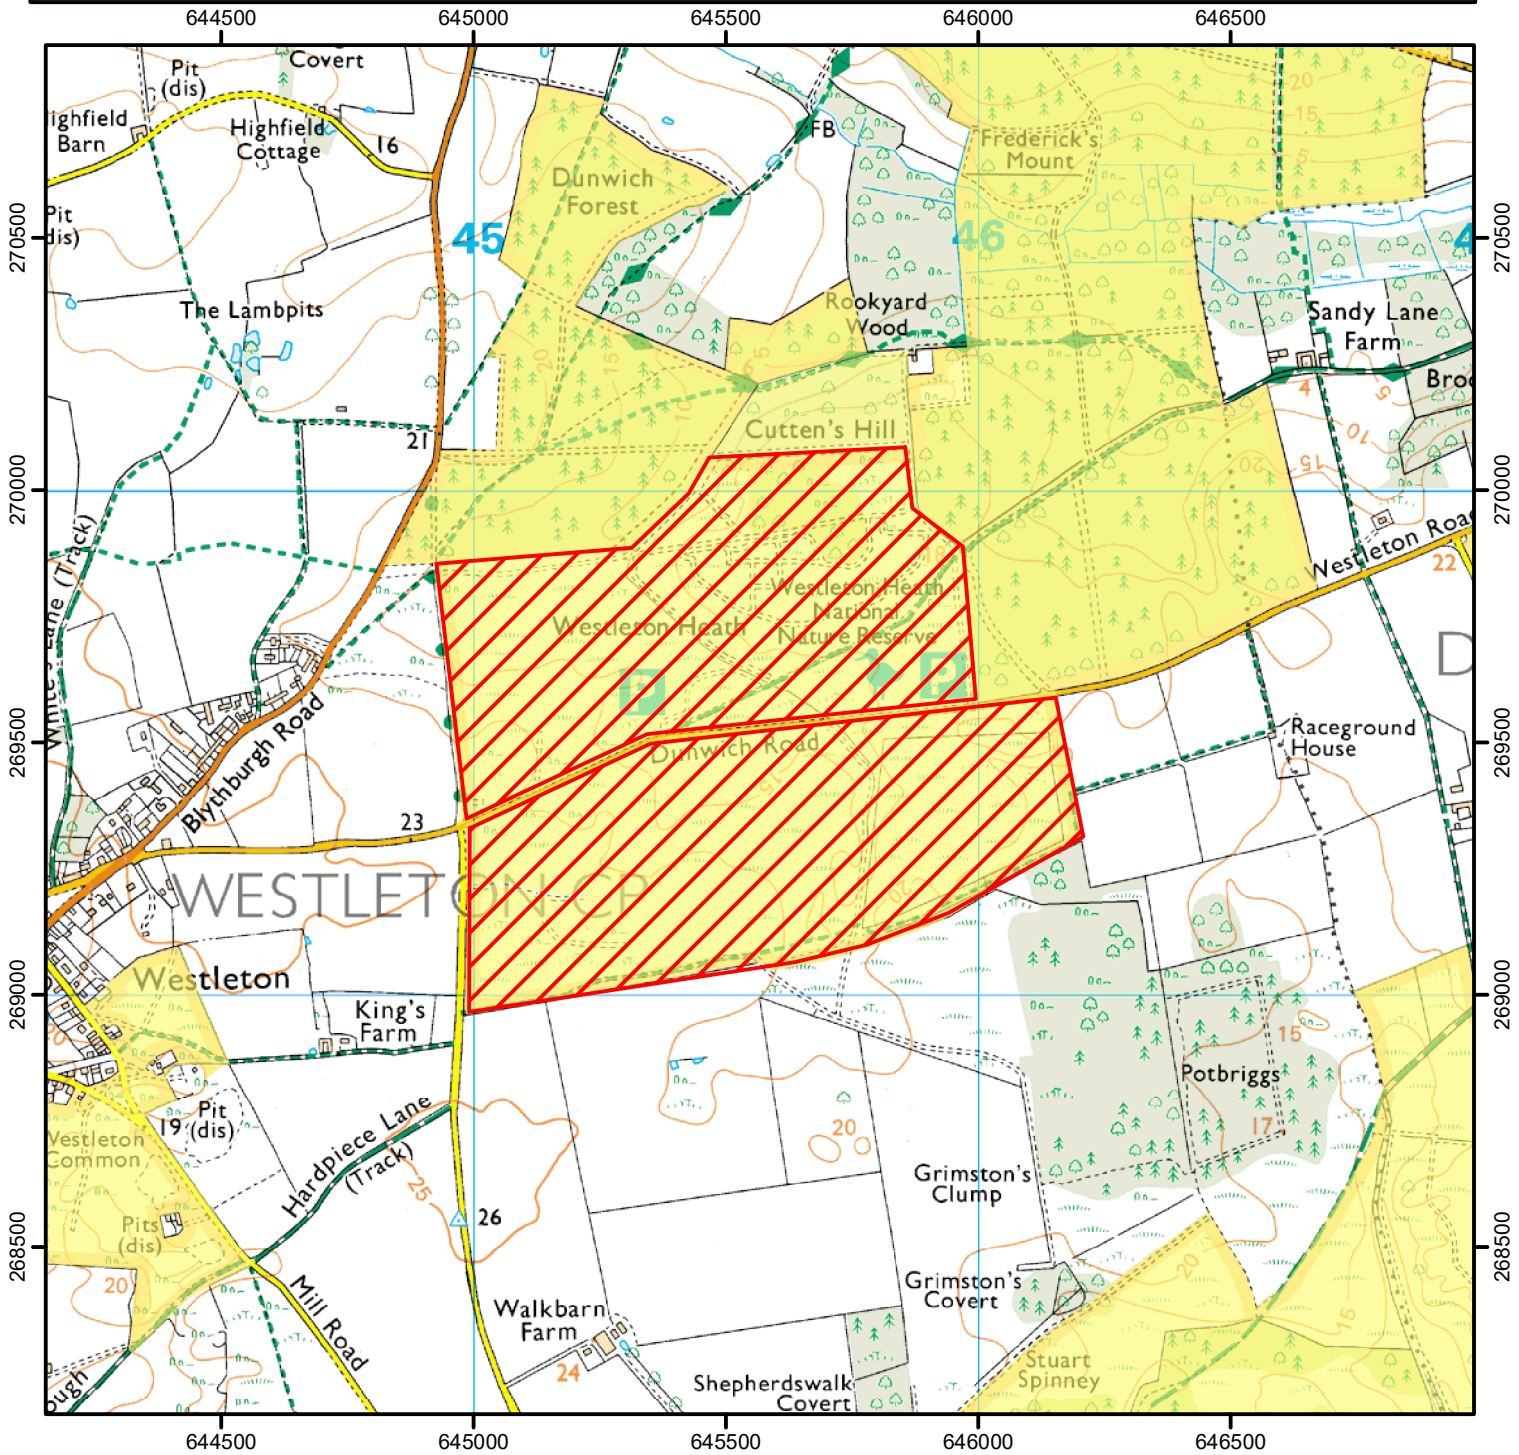

# CROW Open Access: Consultation on review of restriction.

NATURAL ENGLAND

Please see accompanying notice.

This does not affect Public Rights of Way.

Consultation end date: 09 August 2022

Case Number: 2007020105

© Crown Copyright and database right 2022.  
Ordnance Survey 100022021

CROW Consultation

CROW Access Land

For more information call the Open Access Contact Centre on 0300 060 2091  
or visit our website at [www.gov.uk/right-of-way-open-access-land/use-your-right-to-roam](http://www.gov.uk/right-of-way-open-access-land/use-your-right-to-roam)