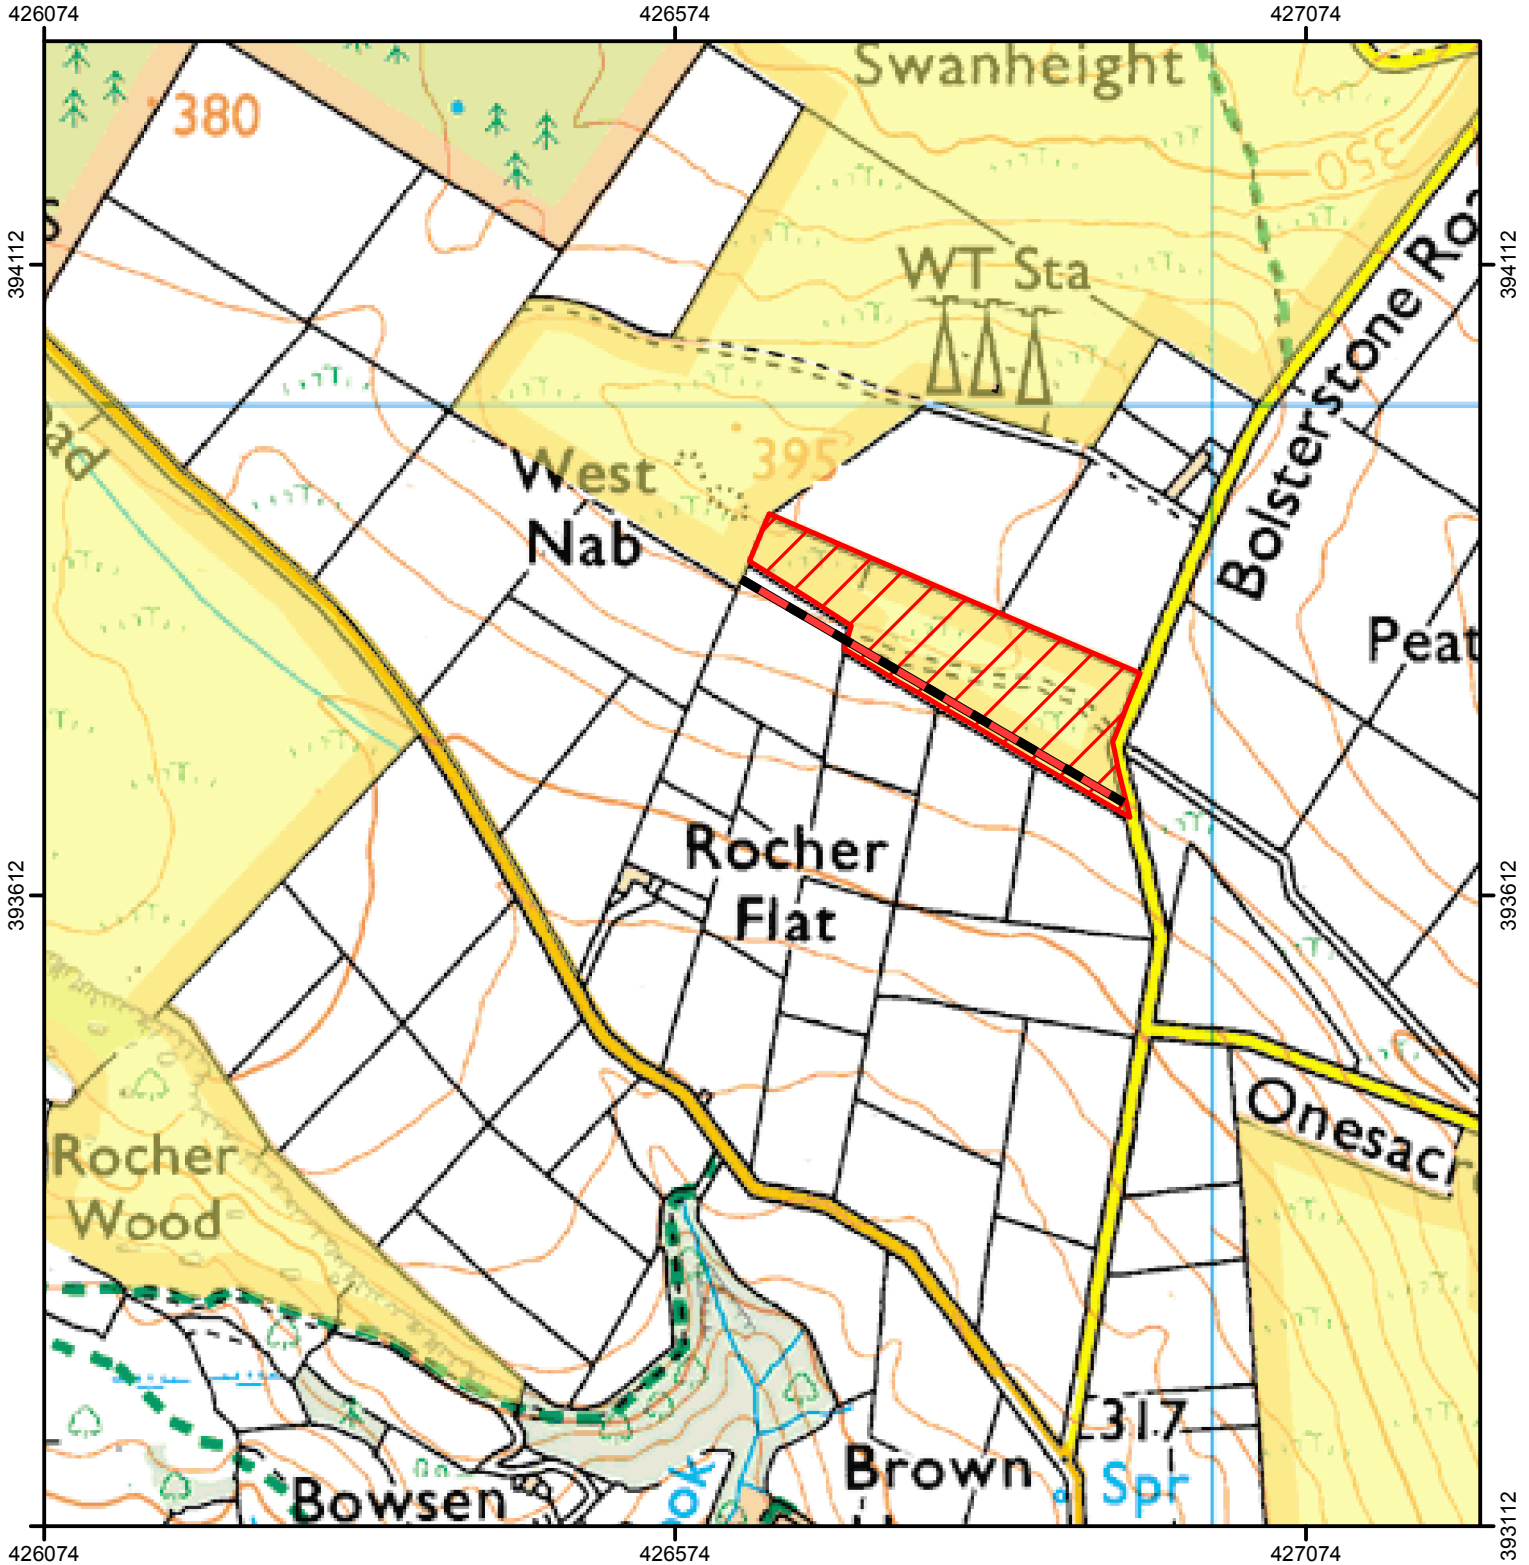

Access on Marked Route

Please keep to the marked route when crossing the open access land shown hatched on the map below.

Date: until 31 December 2024

Case Number: 2014037142

© Crown Copyright and database right 2019. All rights reserved.
Ordnance Survey Licence number 100022021.

Permitted Route

Restricted Open Access Land

Open Access Land

For more information call the Open Access Contact Centre on 0300 060 2091
or visit our website at www.gov.uk/right-of-way-open-access-land/use-your-right-to-roam