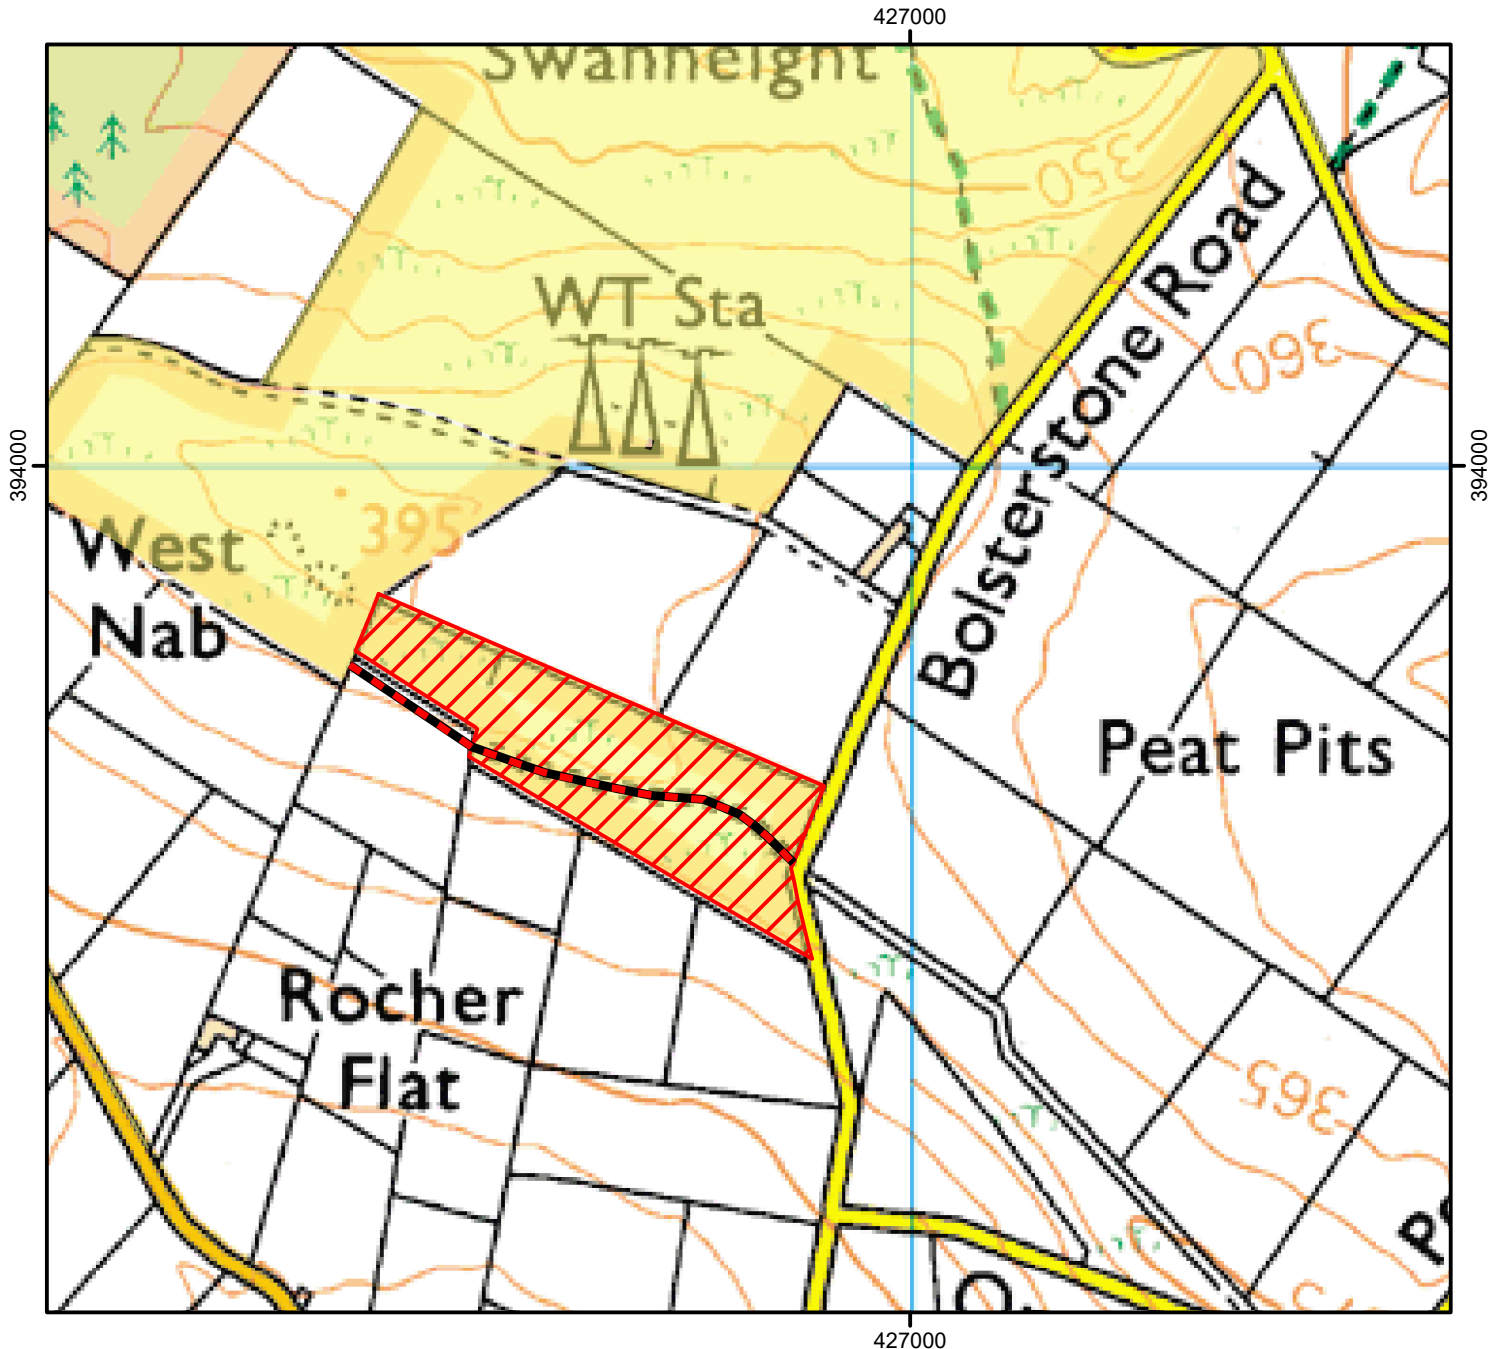

CROW Open Access: Consultation on review of restriction

Please see accompanying notice.

This does not affect Public Rights of Way.

Consultation end date: 21 June 2024

Case Number: 2014037142

0 150 300 M

© Crown Copyright and database right 2024. All rights reserved. Ordnance Survey Licence number 100022021

-  CROW Consultation
-  CROW Access Land
-  Permitted Route

For more information call the Open Access Contact Centre on 0300 060 2091 or visit our website at www.gov.uk/right-of-way-open-access-land/use-your-right-to-roam