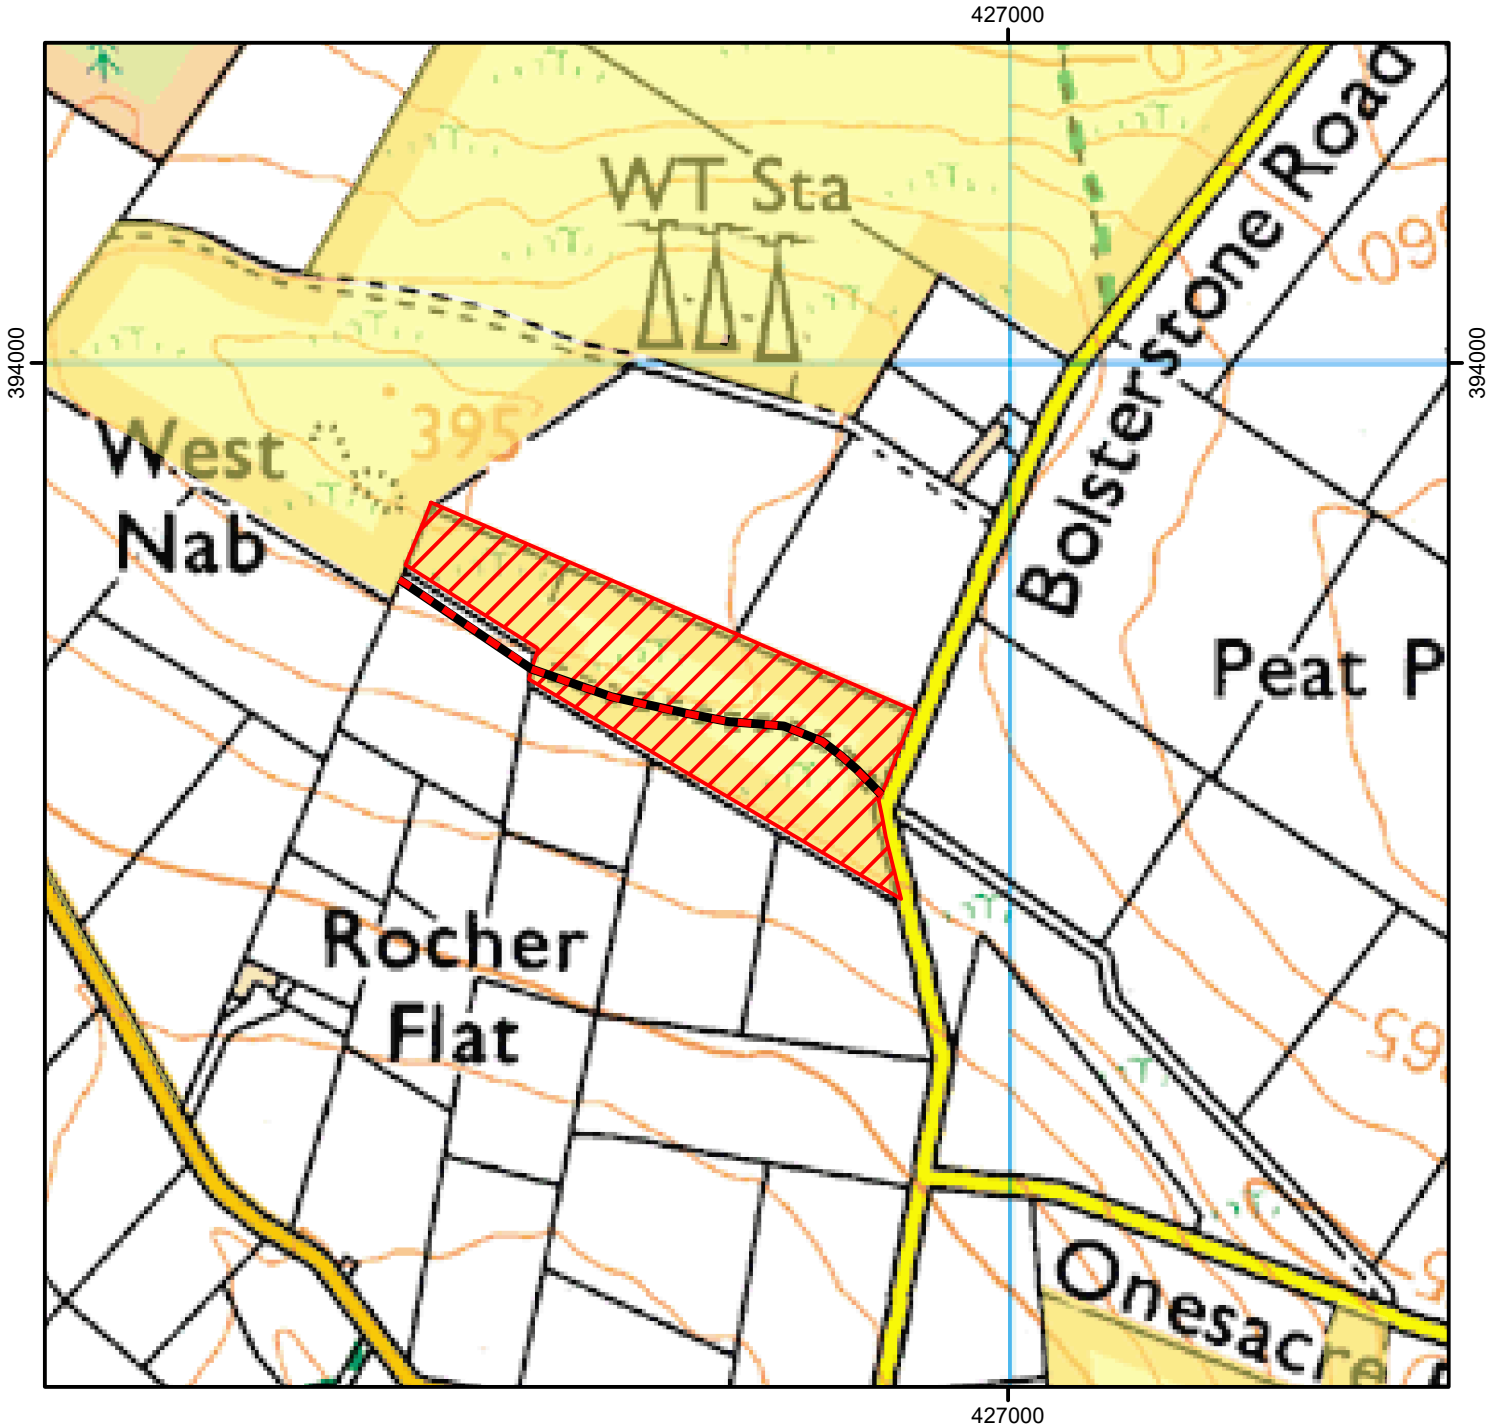

ACCESS ON MARKED ROUTE

Please keep to the marked route when red flags are displayed.

Case number: 2014037142

0 100 200 M

© Crown Copyright and database right 2024.
All rights reserved. Ordnance Survey Licence number 100022021

 Permitted Route

 Open Access Land Restriction

 Open Access Land

For more information call the Open Access Contact Centre on 0300 060 2091
or visit our website at www.gov.uk/right-of-way-open-access-land/use-your-right-to-roam