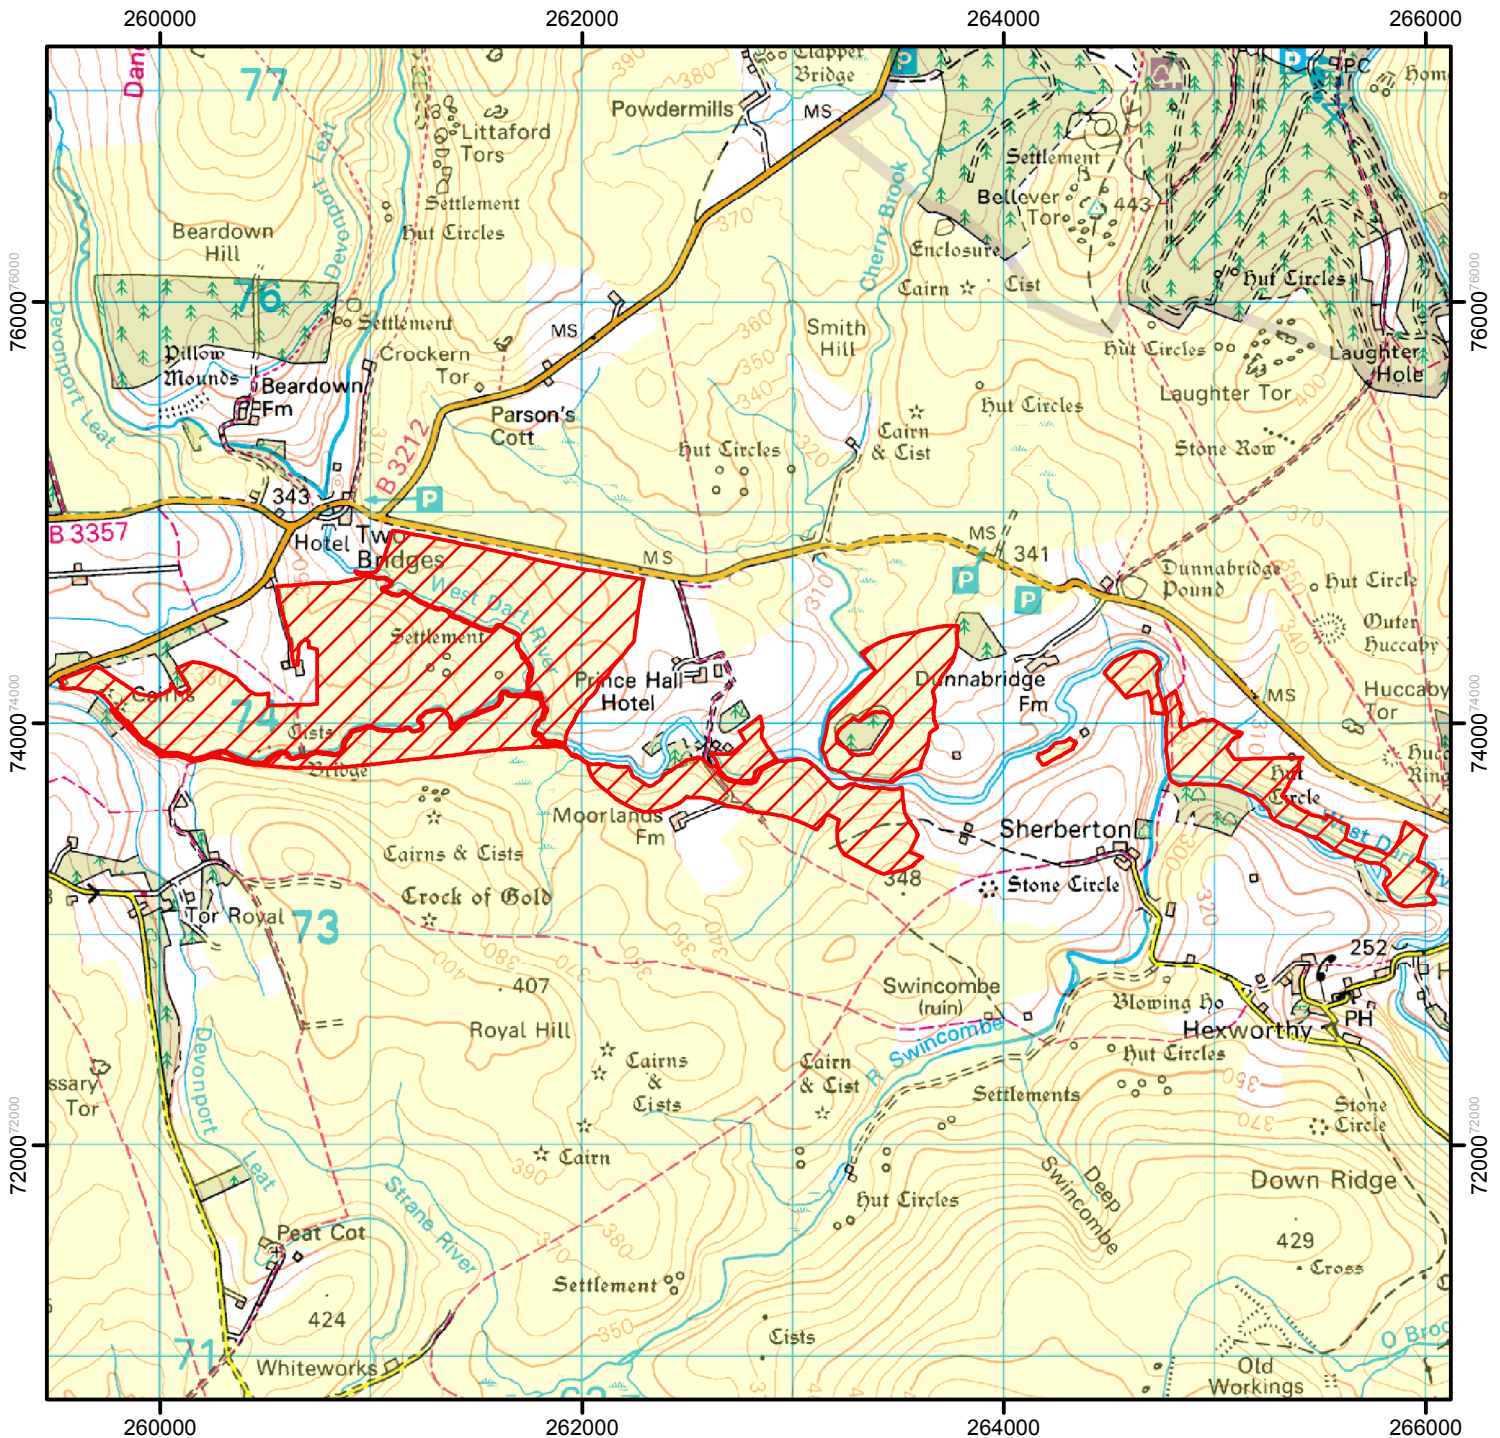

Keep dogs on a lead at all times

Dogs must be kept on a lead at all times on the open access land shown hatched on the map below. This does not apply to registered assistance dogs and dogs kept under effective control on Public Rights of Way.

From: 13 December 2018 until 12 December 2024

Case Number: 2005050806

0 1,000 2,000 Metres

 Restricted Open Access Land

 Open Access Land

© Crown Copyright and database right 2018. Ordnance Survey 100022021

For more information call the Open Access Contact Centre on 0300 060 2091 or visit our website at www.gov.uk/right-of-way-open-access-land/use-your-right-to-roam