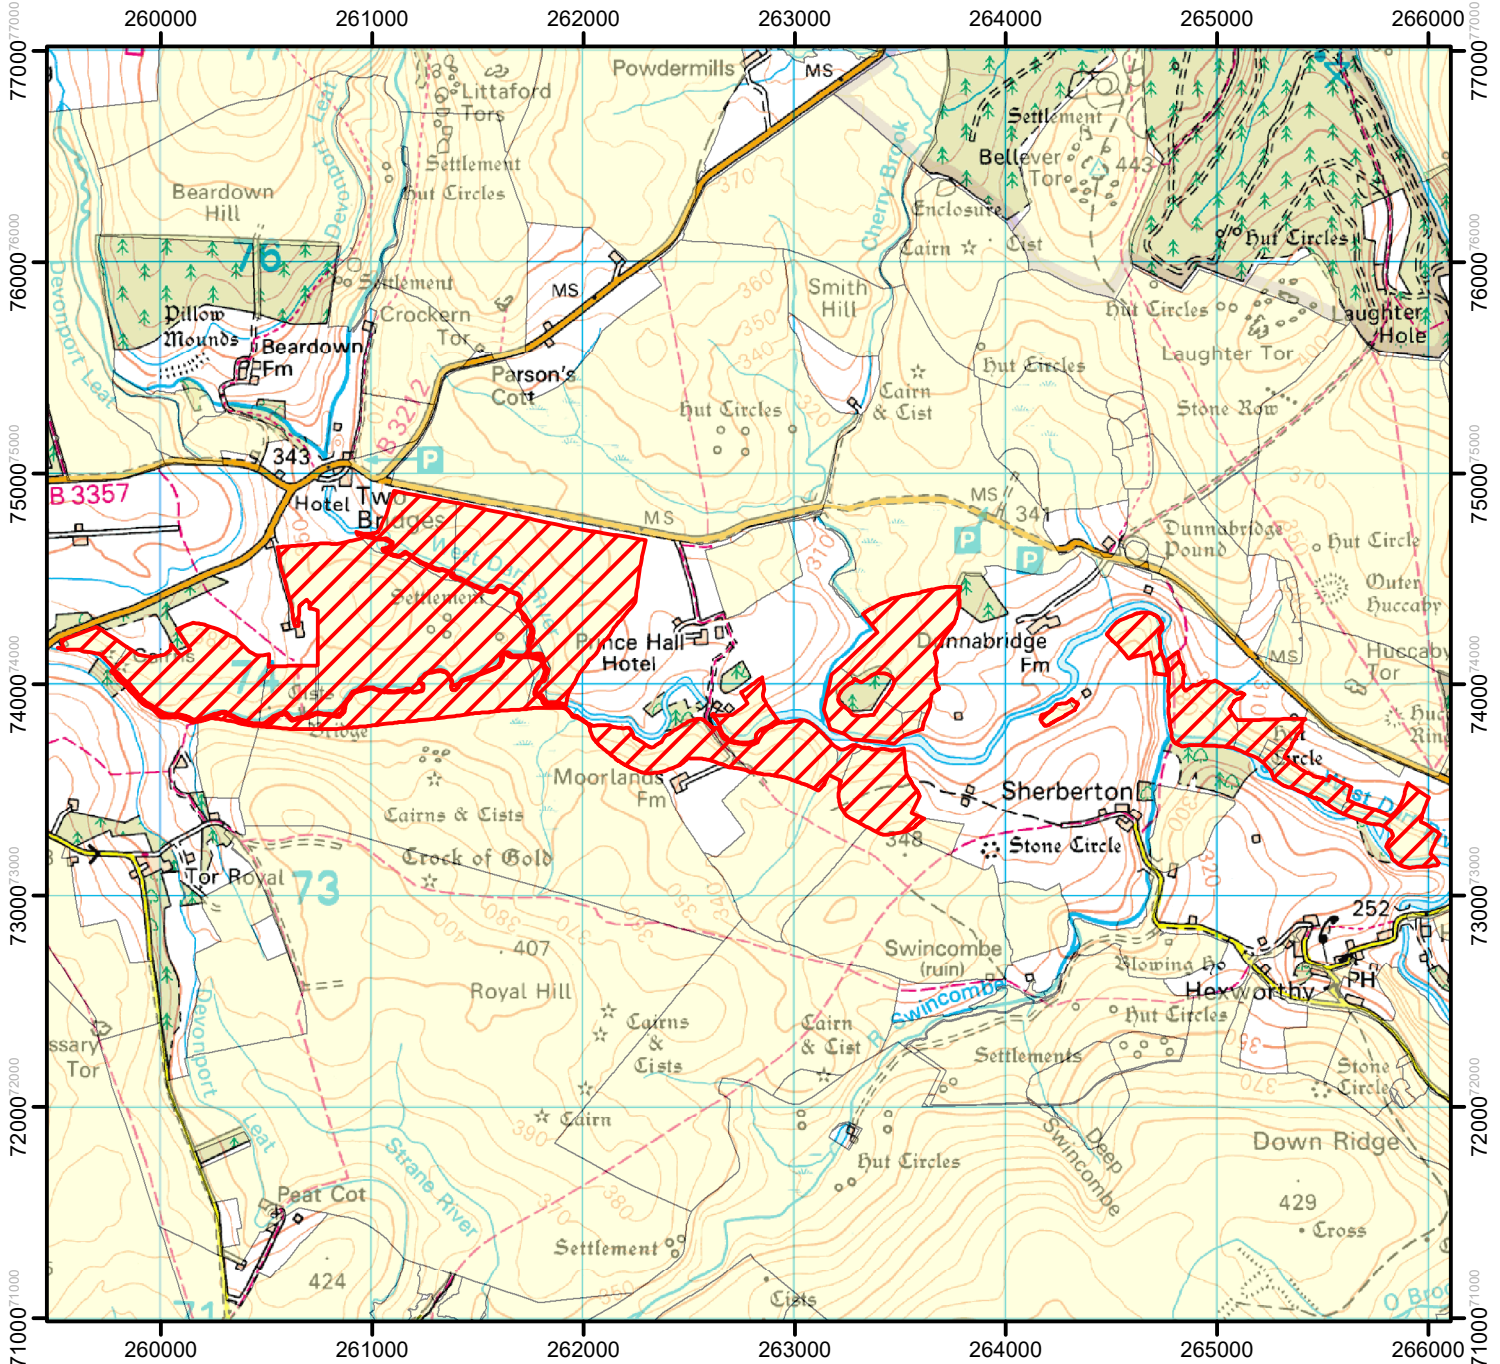

# CROW Open Access: consultation on review of restriction.

Please see accompanying notice.

This does not affect Public Rights of Way.

Consultation end date: 15 November 2023

Case Number: 2005050806

0 1,000 2,000 Metres

© Crown Copyright and database right 2023. All rights reserved. Ordnance Survey Licence number 100022021

CROW Consultation

CROW Access Land

For more information call the Open Access Contact Centre on 0300 060 2091 or visit our website at [www.gov.uk/right-of-way-open-access-land/use-your-right-to-roam](http://www.gov.uk/right-of-way-open-access-land/use-your-right-to-roam)