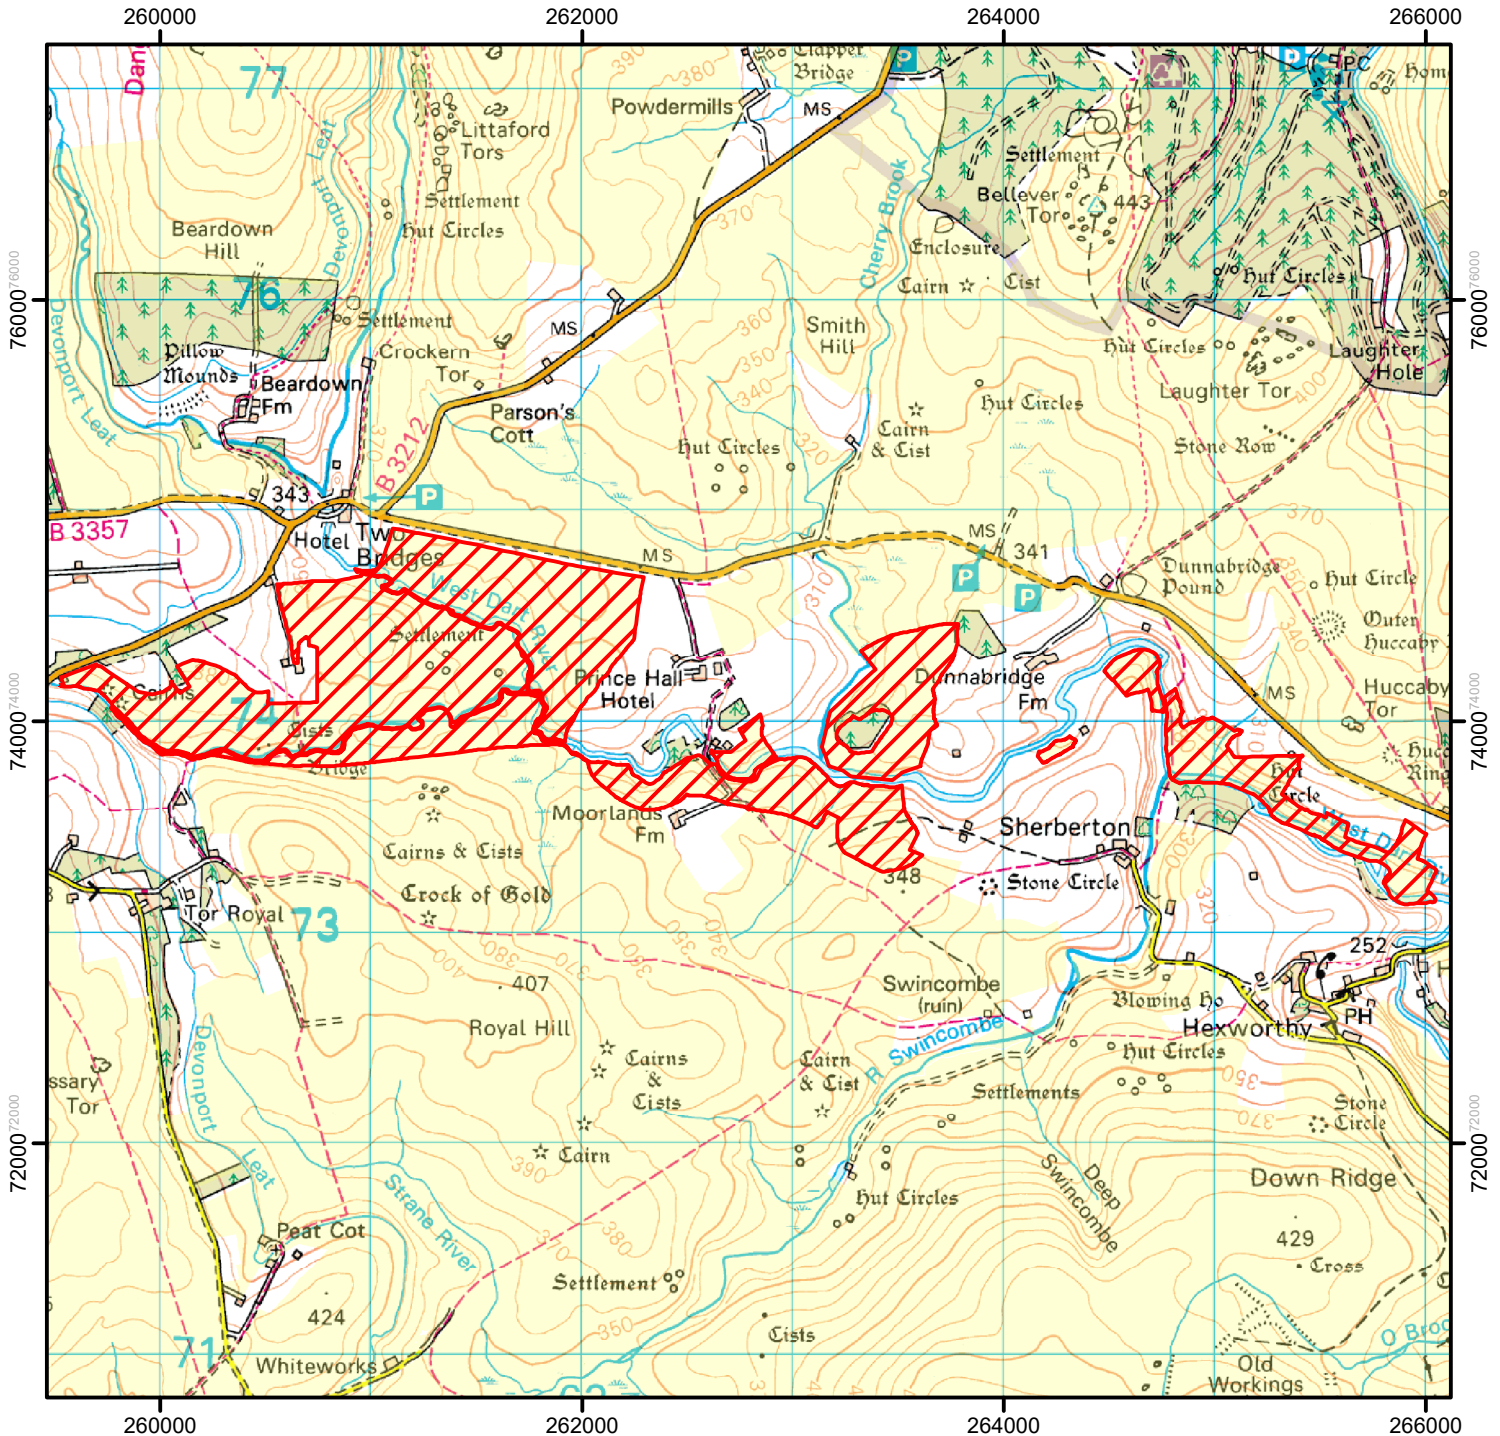

# Keep dogs on a lead at all times

Dogs must be kept on a lead at all times on the open access land shown hatched on the map below.

This does not apply to registered assistance dogs and dogs kept under effective control on Public Rights of Way.

Case Number: 2005050806

Restricted Open Access Land

Open Access Land

© Crown Copyright and database right 2023.  
Ordnance Survey 100022021

For more information call the Open Access Contact Centre on 0300 060 2091  
or visit our website at [www.gov.uk/right-of-way-open-access-land/use-your-right-to-roam](http://www.gov.uk/right-of-way-open-access-land/use-your-right-to-roam)