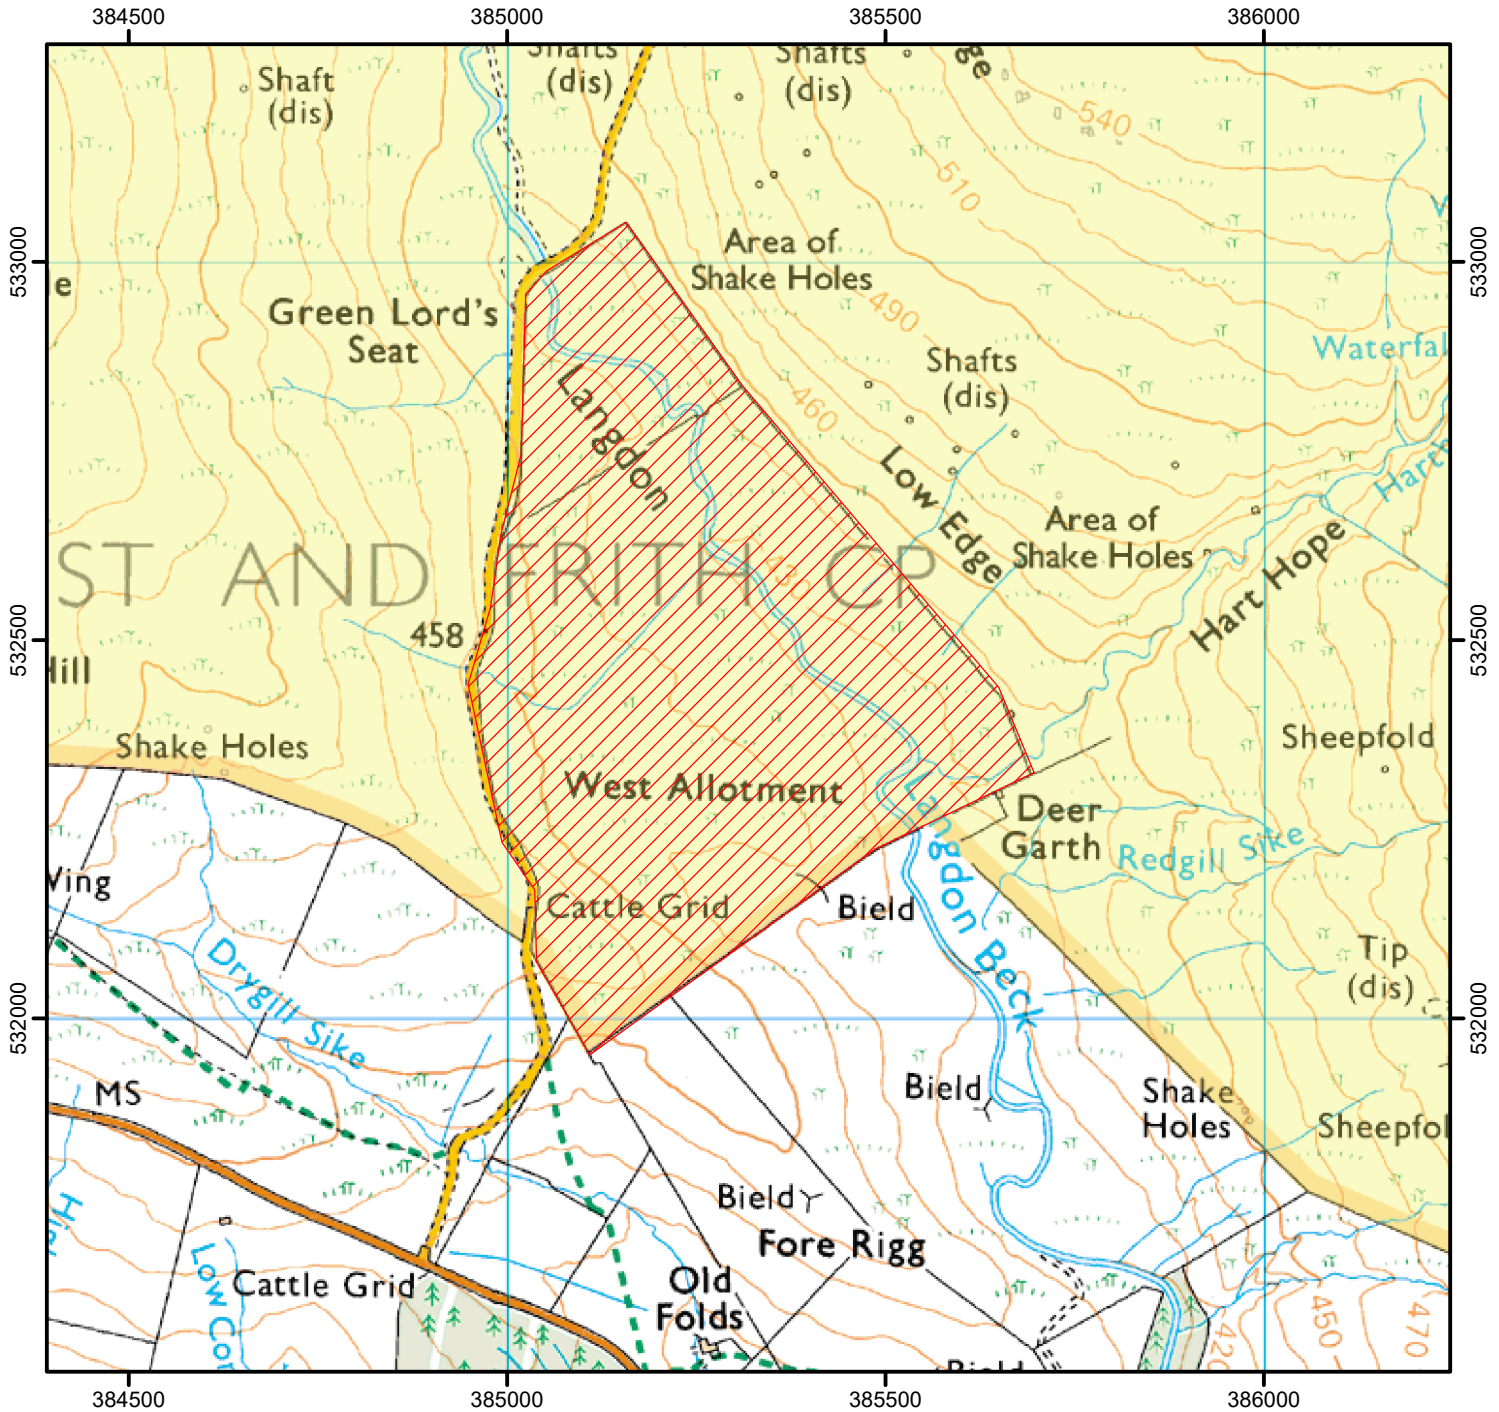

NO OPEN ACCESS

To protect sensitive wildlife, the open access land shown hatched on the map below is temporarily closed.

This does not affect Public Rights of Way.

From: 01 October to 31 March until 2027.

Case Number: 2021079448

-  Restricted Open Access Land
-  Open Access Land

© Crown Copyright and database right 2021.
Ordnance Survey 100022021

For more information call the Open Access Contact Centre on 0300 060 2091
or visit our website at www.gov.uk/right-of-way-open-access-land/use-your-right-to-roam