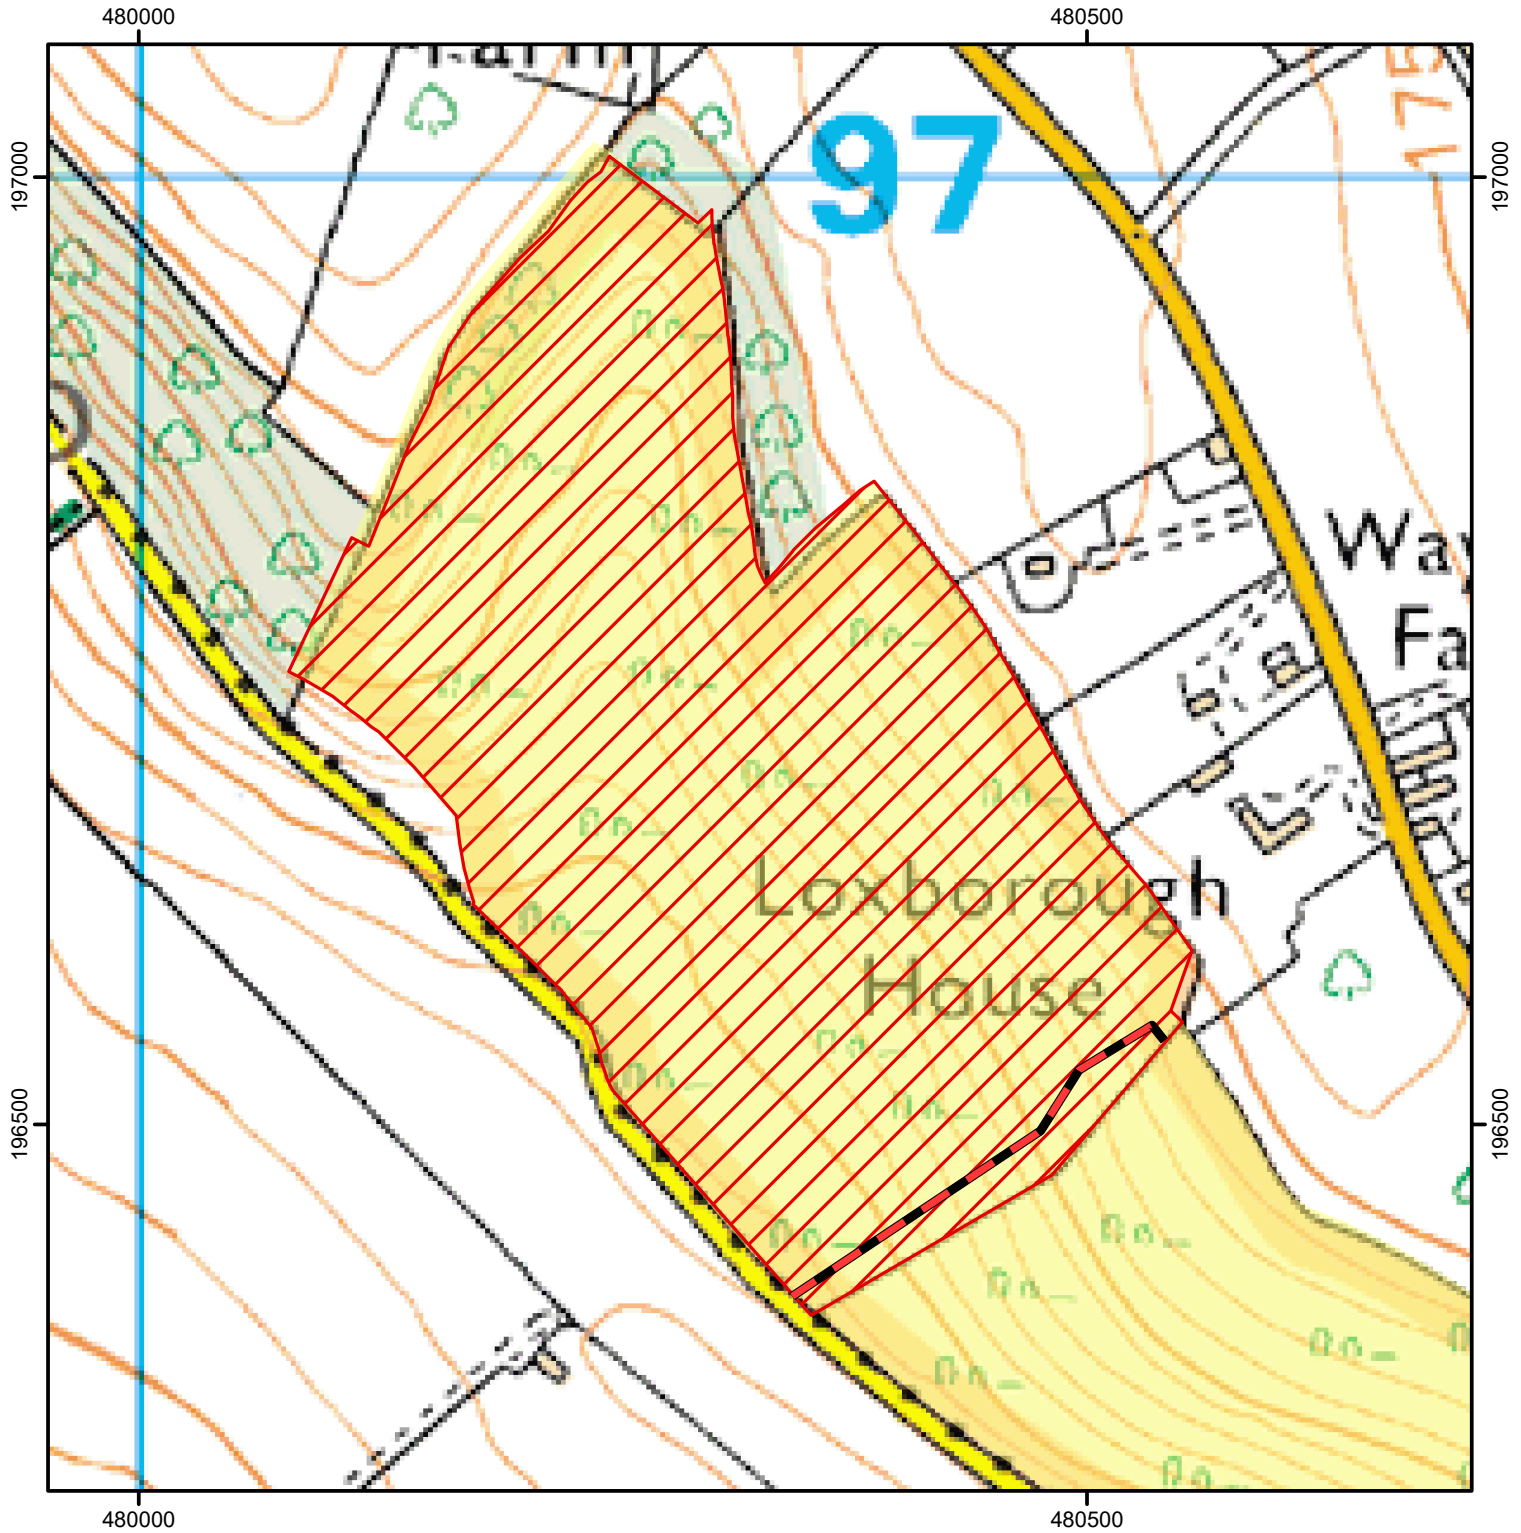

CROW Open Access: Consultation on restriction

Consultation end date: 30th September 2021

Case Number: 2006100011

This does not affect Public Rights of Way

© Crown Copyright and database right 2016.
Ordnance Survey 100022021

 CROW Consultation

 CROW Access Land

For more information call the Open Access Contact Centre on 0300 060 2091
or visit our website at www.gov.uk/right-of-way-open-access-land/use-your-right-to-roam