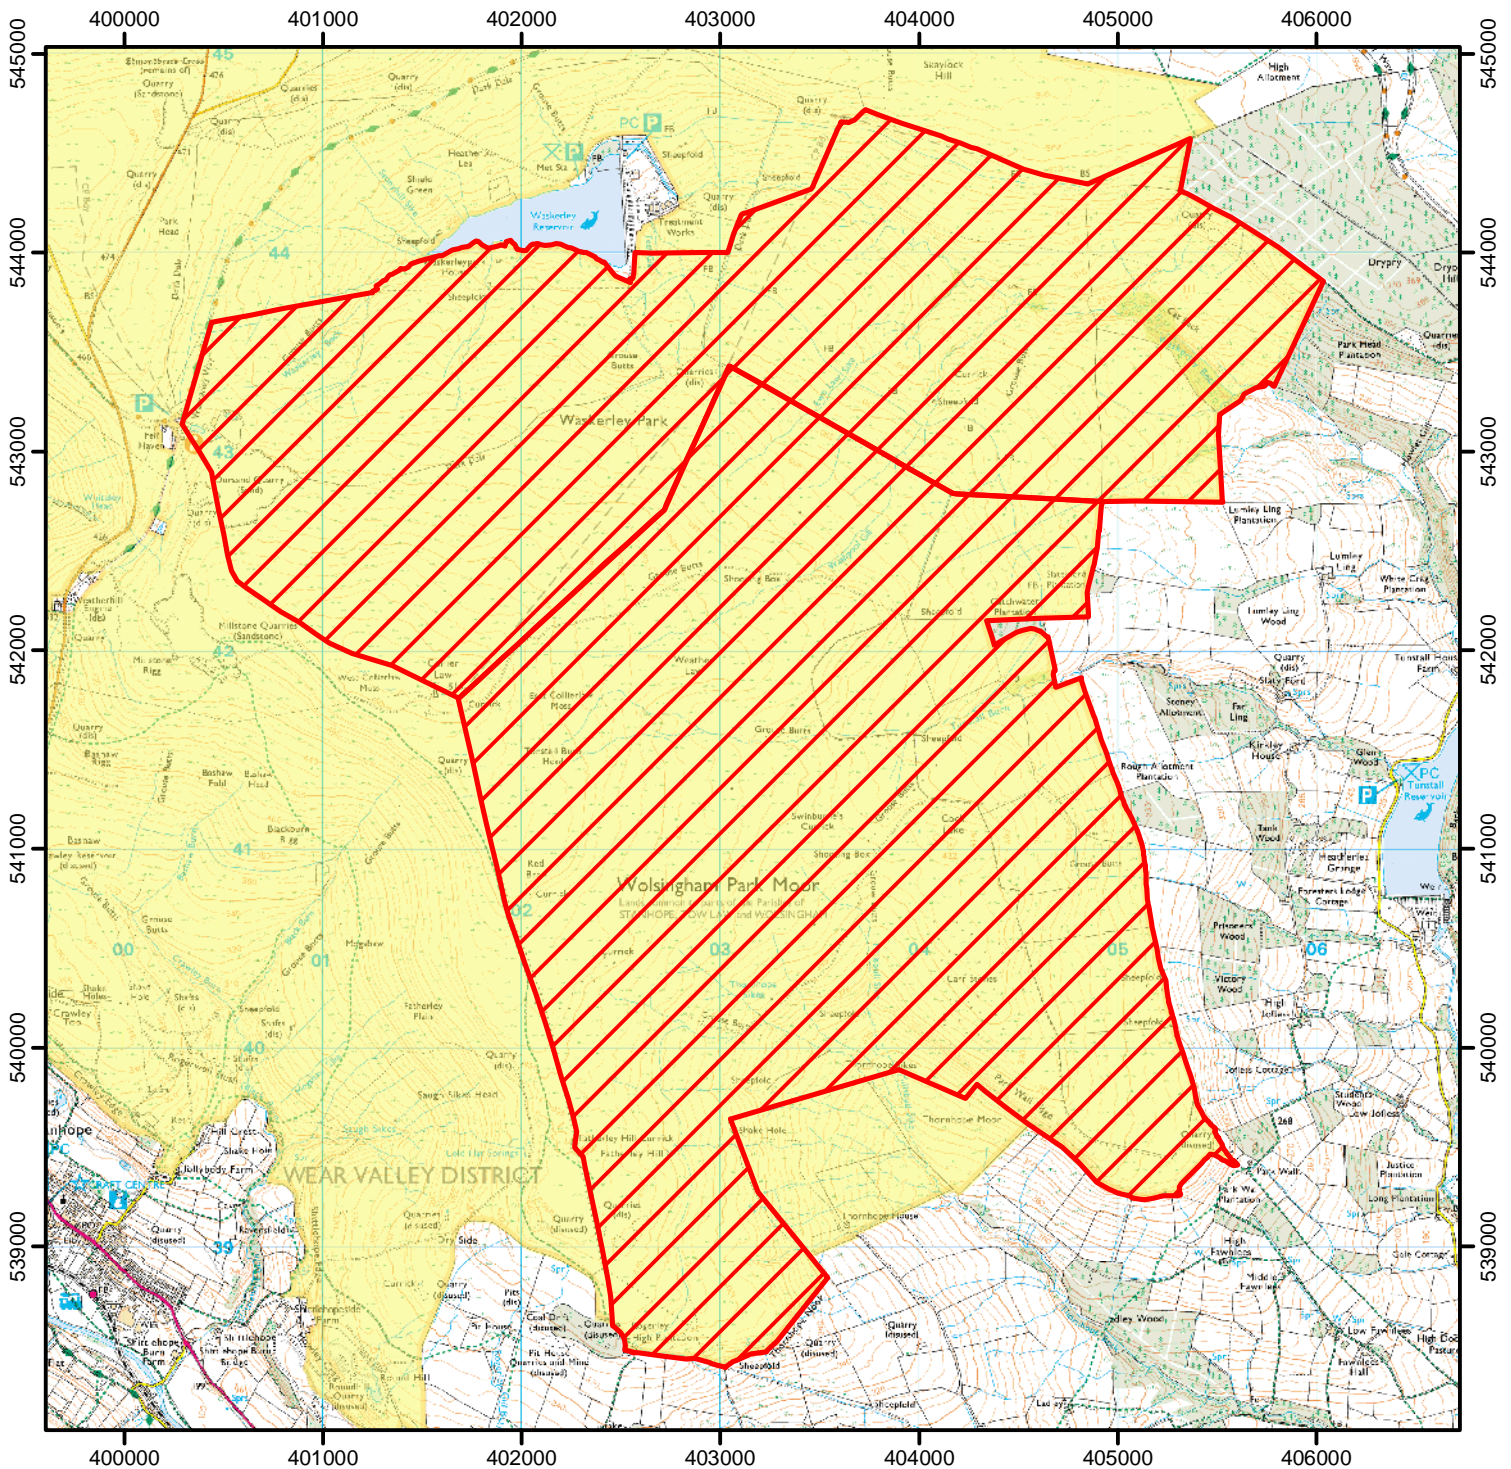

NATURAL
ENGLAND

The restriction given effect by this direction is effective on dates to be notified in accordance with the conditions of this direction, and used within the period August 12th to December 10th each year.

This does not affect
Public Rights of Way

Case Number: 2005030195

0 250 500 1,000 1,500 2,000
Metres

© Crown Copyright and database right 2009. All rights reserved.
Ordnance Survey Licence number 100022021.

CROW Restriction

CROW Access Land