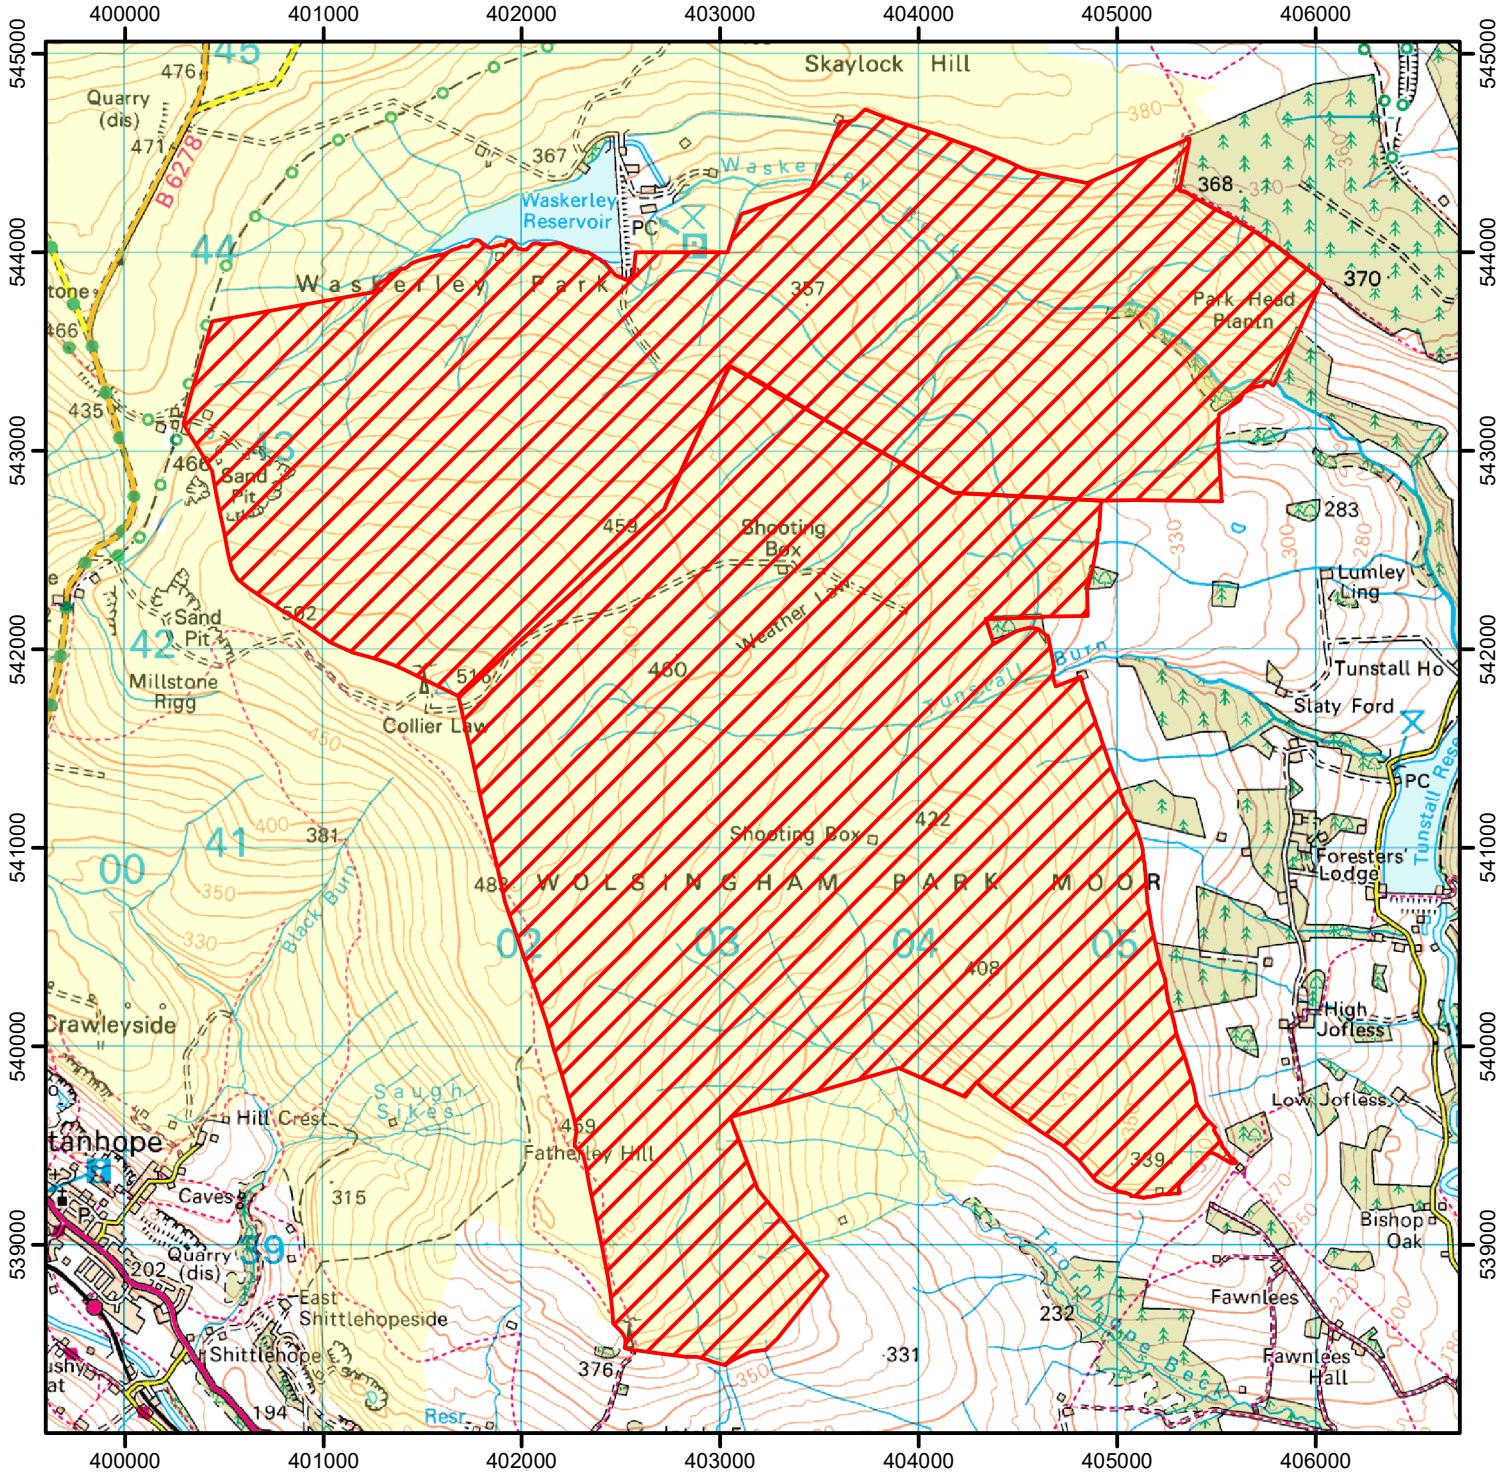

# CROW Open Access: Consultation on review of restriction

Please see accompanying notice.

Consultation end date: 13 December 2024

NATURAL ENGLAND

Case Number: 2005030195

0 750 1,500  
M

© Crown Copyright and database right 2024  
Ordnance Survey 100022021.

CROW Consultation

CROW Open Access Land

For more information call the Open Access Contact Centre on 0300 060 2091  
or visit our website at [www.gov.uk/right-of-way-open-access-land/use-your-right-to-roam](http://www.gov.uk/right-of-way-open-access-land/use-your-right-to-roam)