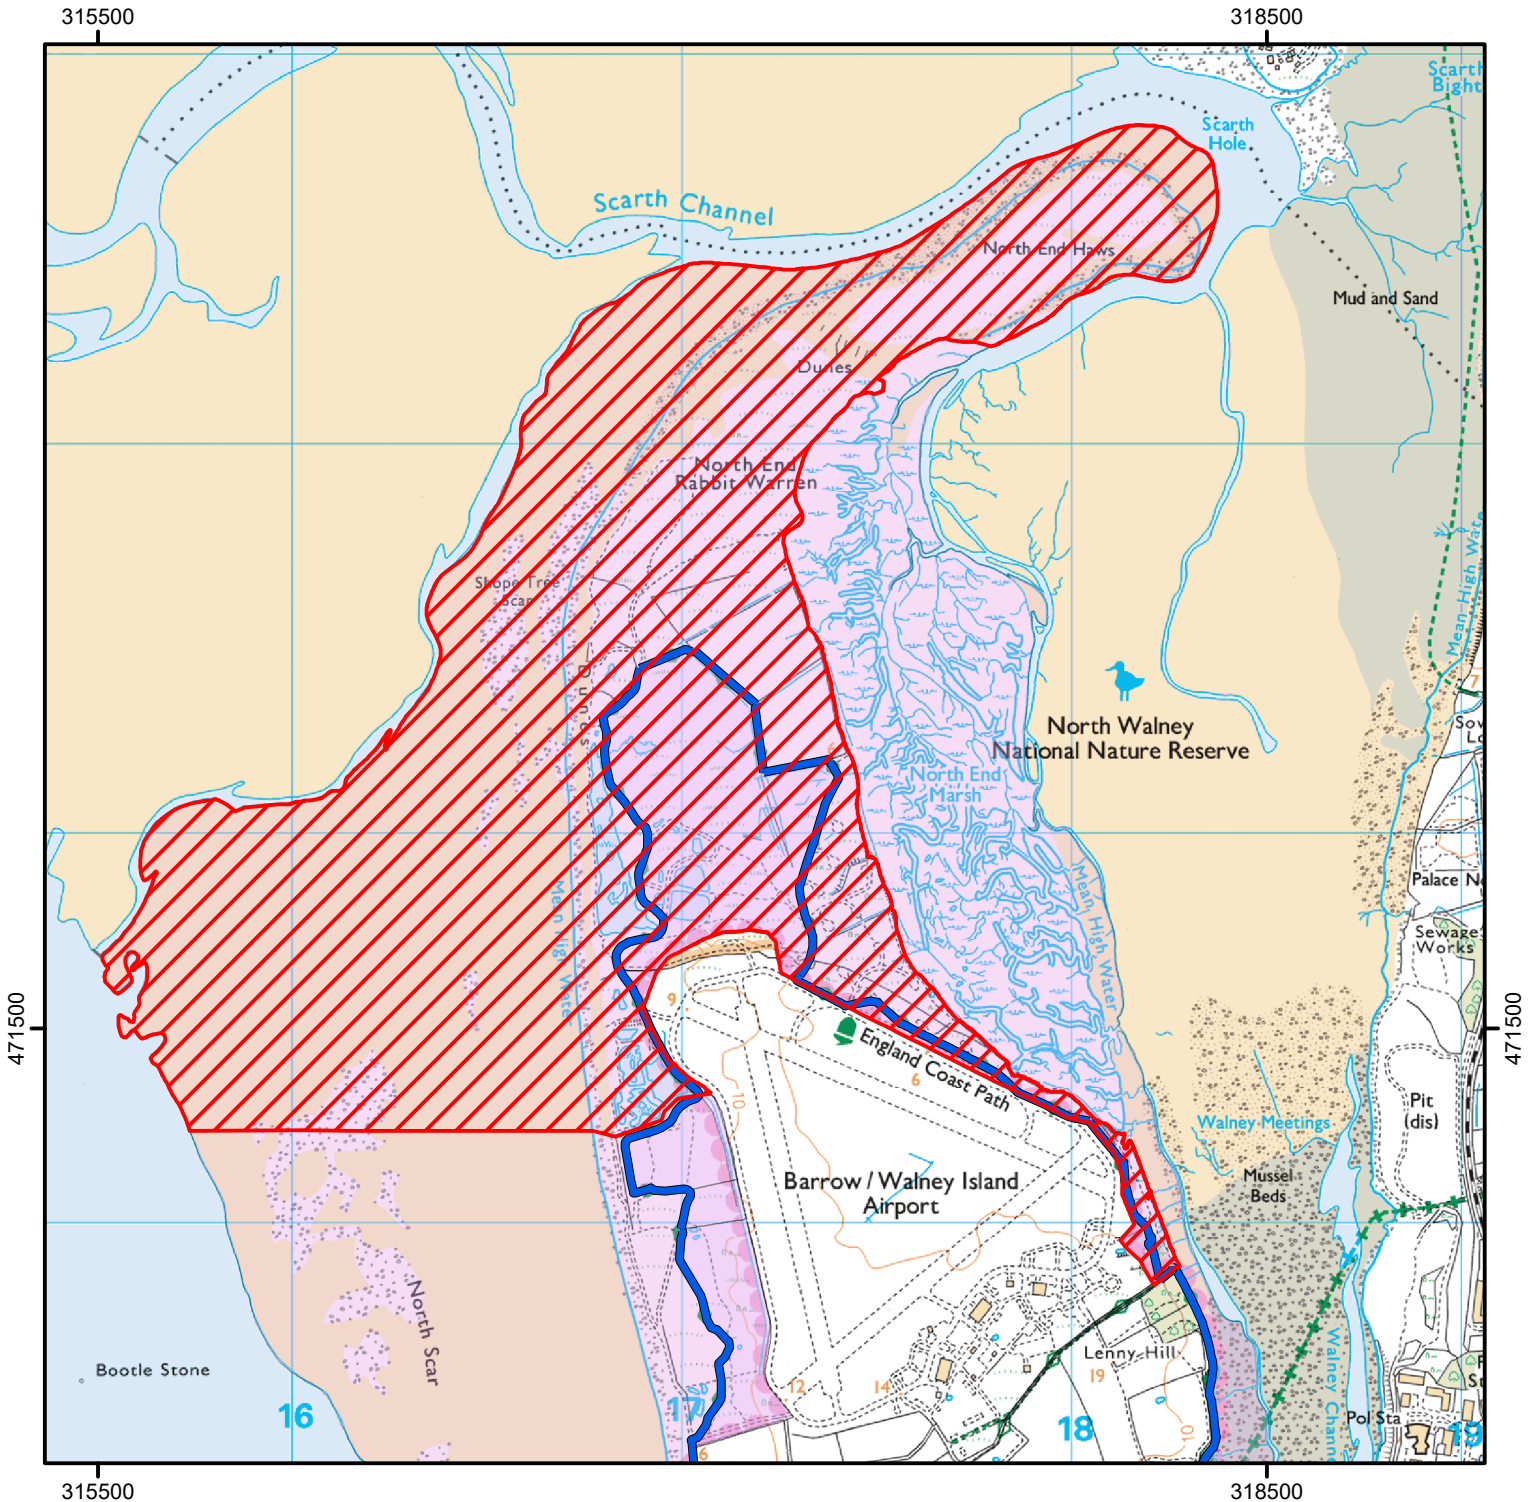

CROW Open Access: Consultation on review of restriction

Please see accompanying notice.

Consultation end date: 08 January 2025

Case number: 2017038347

0 250 500 1,000 Meters

King Charles III England Coast Path

Coastal Margin

Coastal Margin Consultation

© Crown Copyright and database right 2024. Ordnance Survey 100022021

For more information call the Open Access Contact Centre on 0300 060 2091 or visit our website at www.gov.uk/right-of-way-open-access-land/use-your-right-to-roam