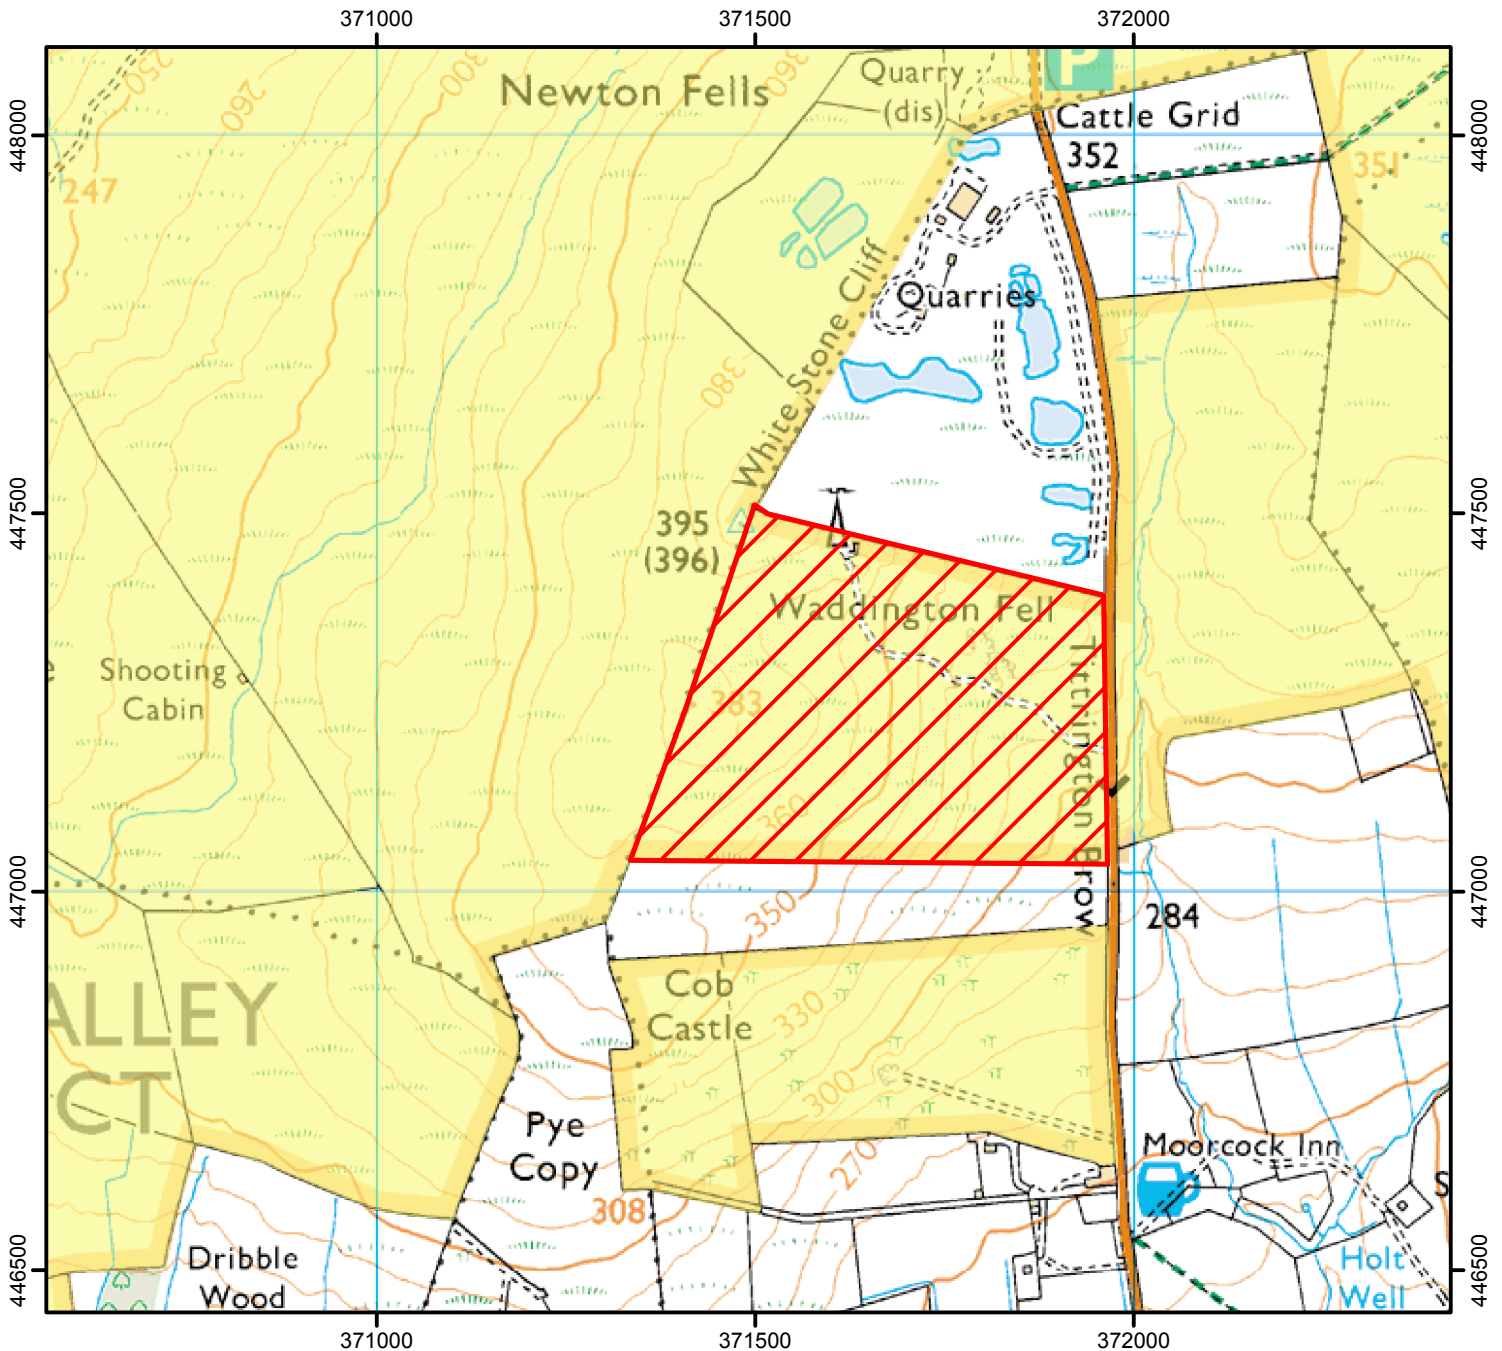

NO OPEN ACCESS

The Open Access land shown hatched on the map is currently excluded for land management and public safety.

Sunday 09:30 until 12:00 throughout the year

This does not effect Public Rights of Way

Date: Until 20 May 2024

Case Number: 2008060013

0 300 600 Metres

Restricted Open Access Land

Open Access Land

© Crown Copyright and database right 2018.
Ordnance Survey 100022021

For more information call the Open Access Contact Centre on 0300 060 2091
or visit our website at www.gov.uk/right-of-way-open-access-land/use-your-right-to-roam