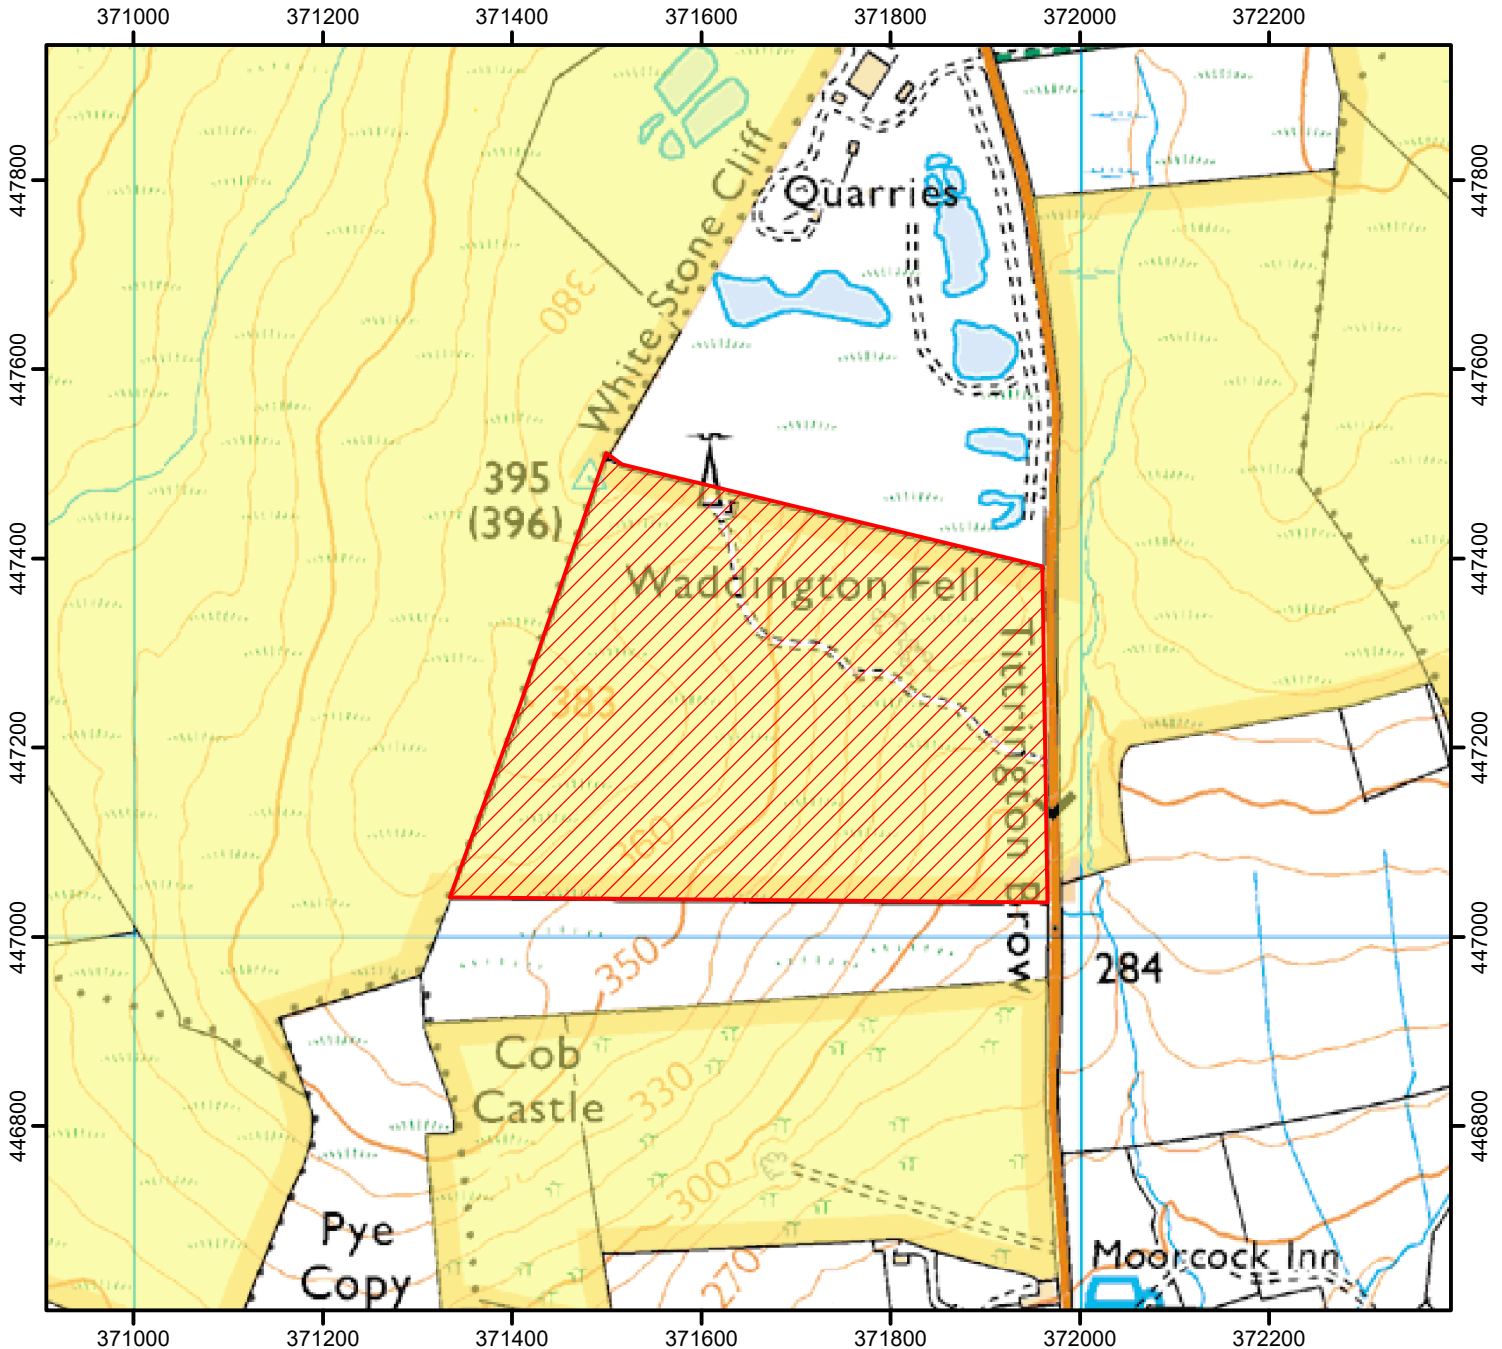

NO OPEN ACCESS

The Open Access land shown hatched on the map is currently excluded for land management and public safety.

Sunday 09:30 -12:00 throughout the year.

This does not effect Public Rights of Way.

Case Number: 2008060013

0 150 300 Metres

© Crown Copyright and database right 2023.
Ordnance Survey 100022021

Open Access Land

Restricted Open Access Land

For more information call the Open Access Contact Centre on 0300 060 2091
or visit our website at www.gov.uk/right-of-way-open-access-land/use-your-right-to-roam