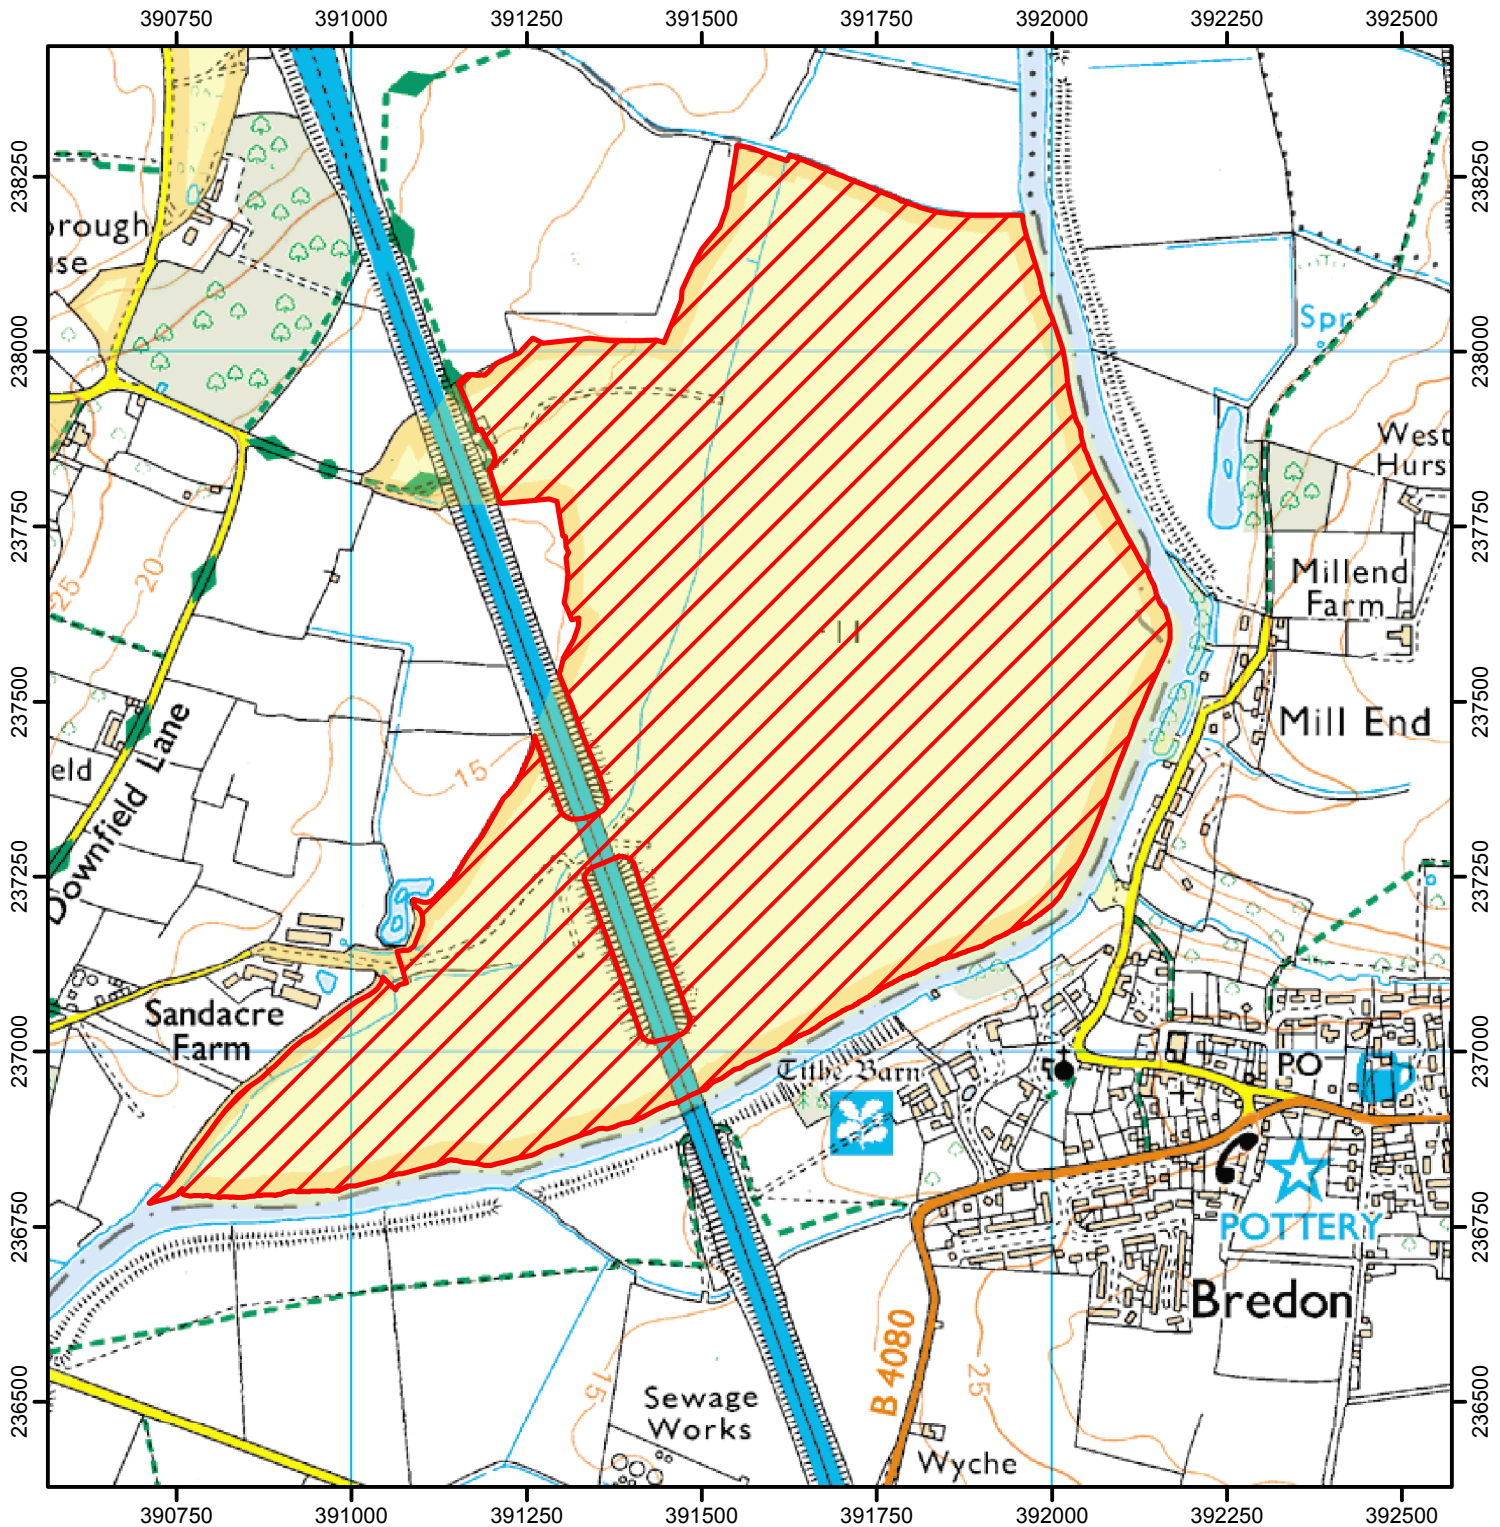

# NO OPEN ACCESS

To protect sensitive wildlife, the open access land shown hatched on the map below is temporarily closed.

This does not affect Public Rights of Way

From 01 March to 31 July annually until 2026

Case Number: 2005110053

0 100 200 400 600 800 Metres

© Crown Copyright and database right 2015.  
All rights reserved. Ordnance Survey Licence number 100022021

 Restricted Open Access Land  
 Open Access Land