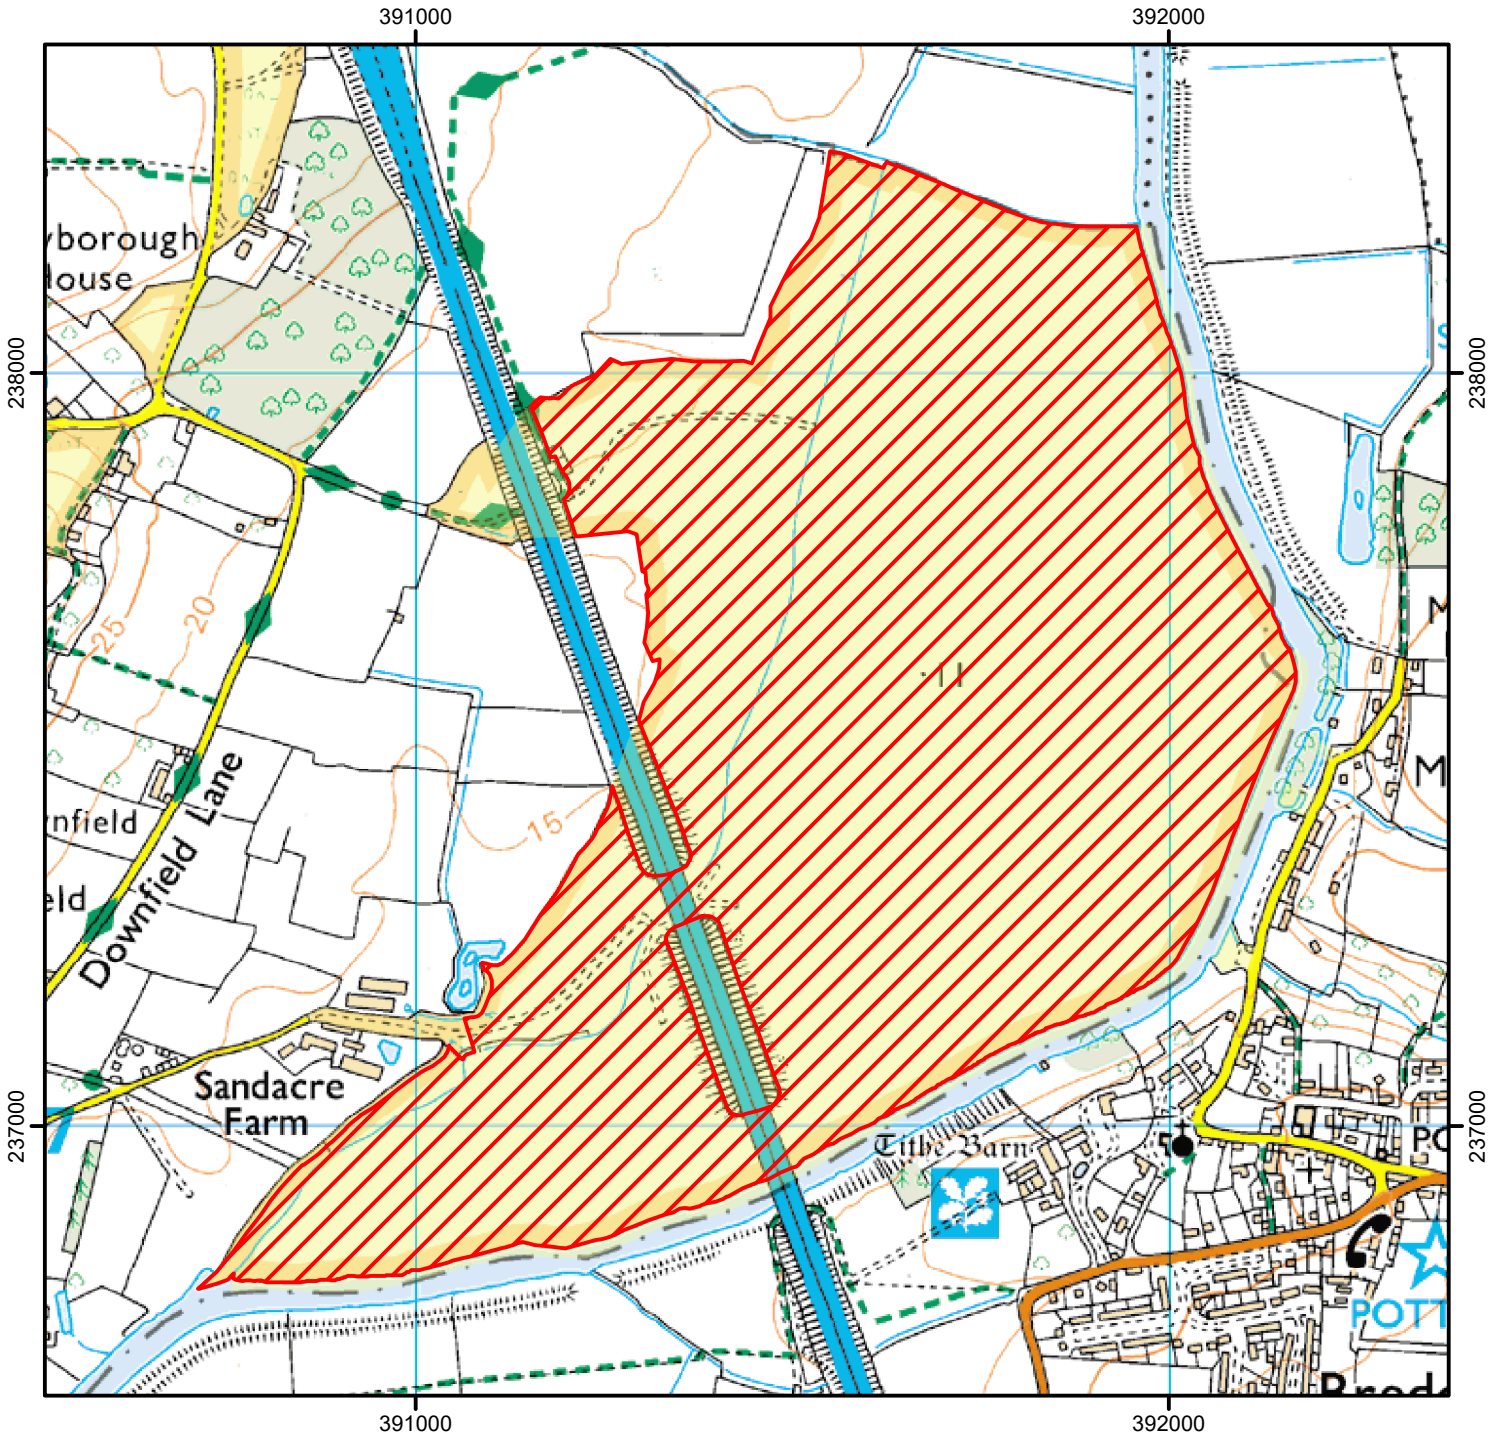

**NATURAL
ENGLAND**

CROW Open Access: Consultation on review of restriction

Please see accompanying notice.

This does not affect Public Rights of Way.

Consultation end date: 09 December 2024

Case number: 2005110053

CROW Access Land

CROW Consultation

For more information call the Open Access Contact Centre on 0300 060 2091
or visit our website at www.gov.uk/right-of-way-open-access-land/use-your-right-to-roam