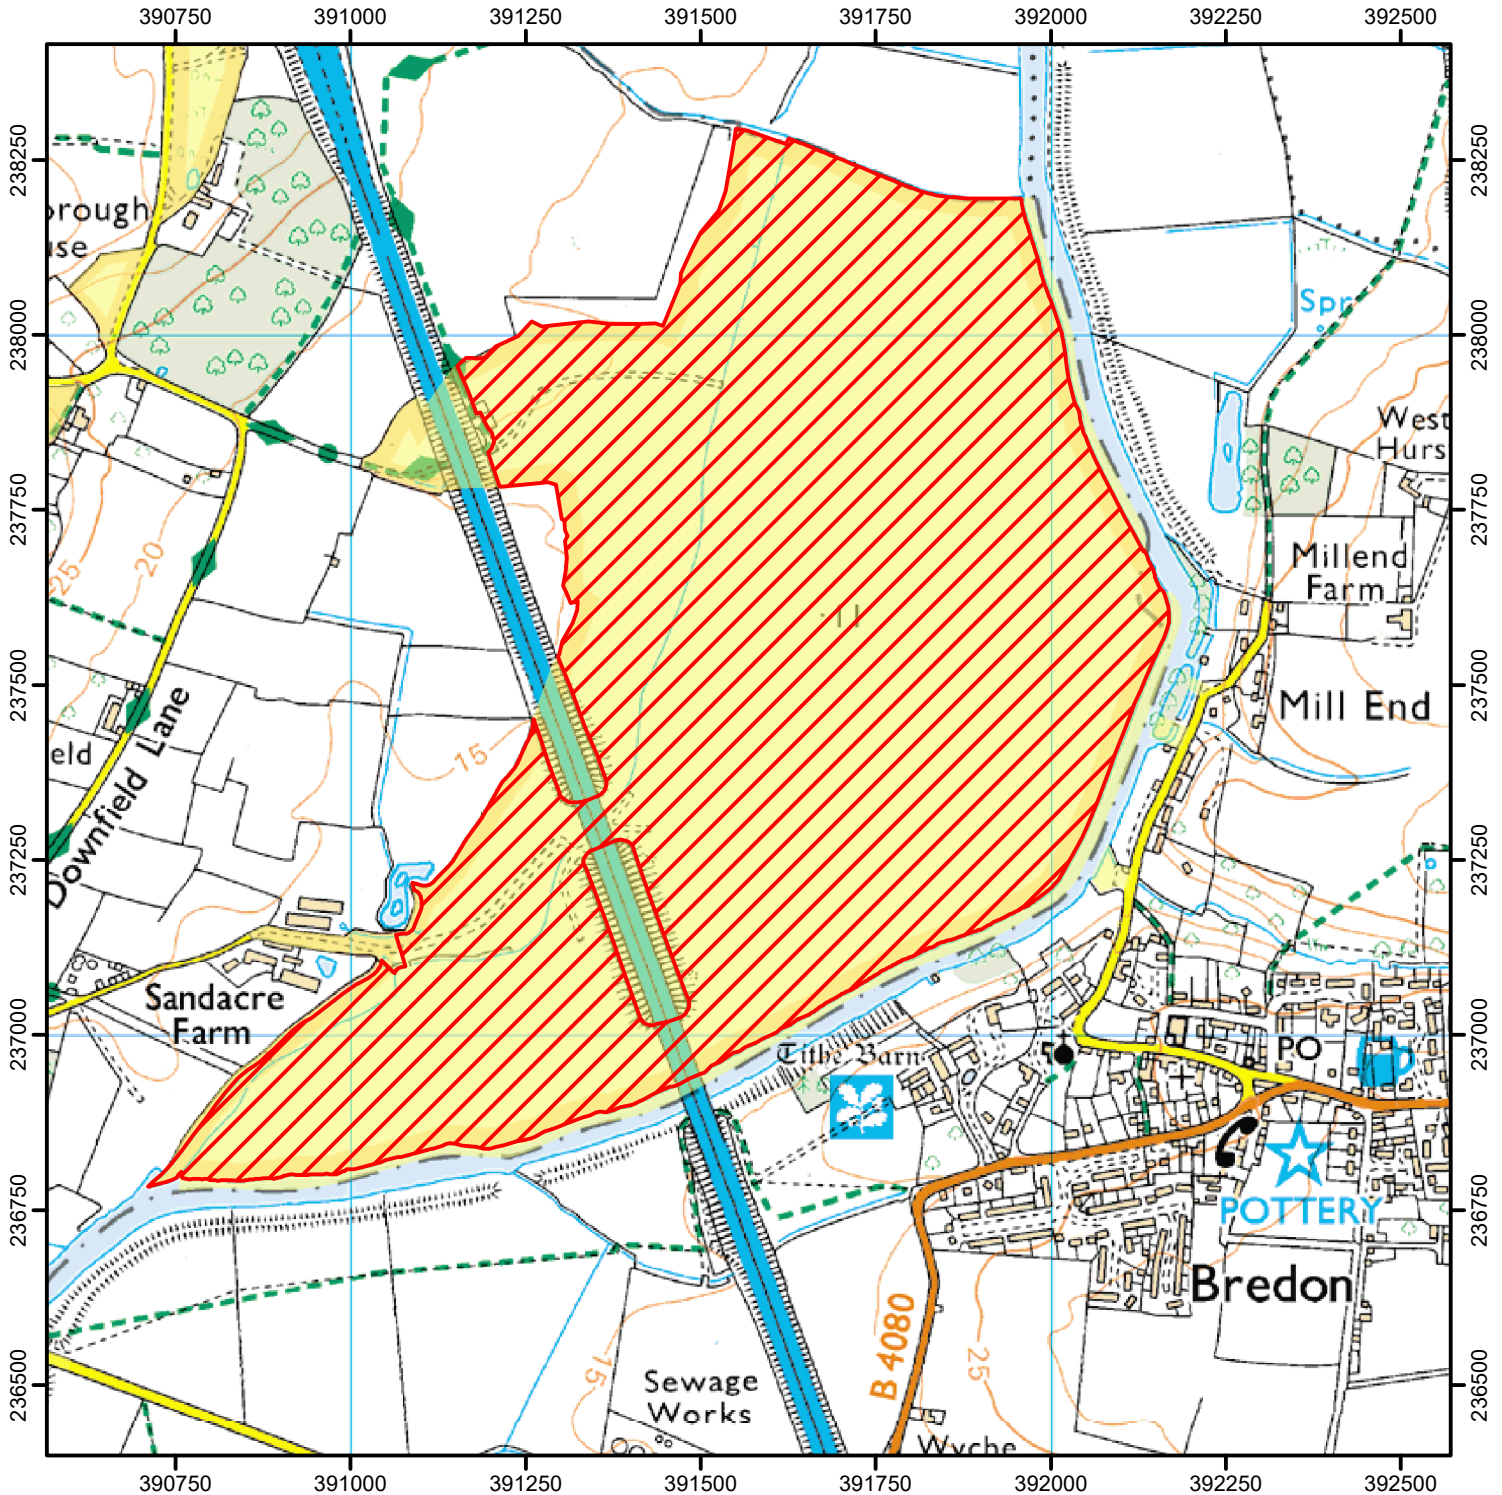

NATURAL
ENGLAND

NO OPEN ACCESS

To protect sensitive wildlife, the open access land shown hatched on the map below is temporarily closed.

This does not affect Public Rights of Way

From 01 March to 31 July annually.

Case number: 2005110053

0 250 500 Metres

Restricted Open Access Land

Open Access Land

© Crown Copyright and database right 2024.
All rights reserved. Ordnance Survey Licence number 100022021

For more information call the Open Access Contact Centre on 0300 060 2091
or visit our website at www.gov.uk/right-of-way-open-access-land/use-your-right-to-roam