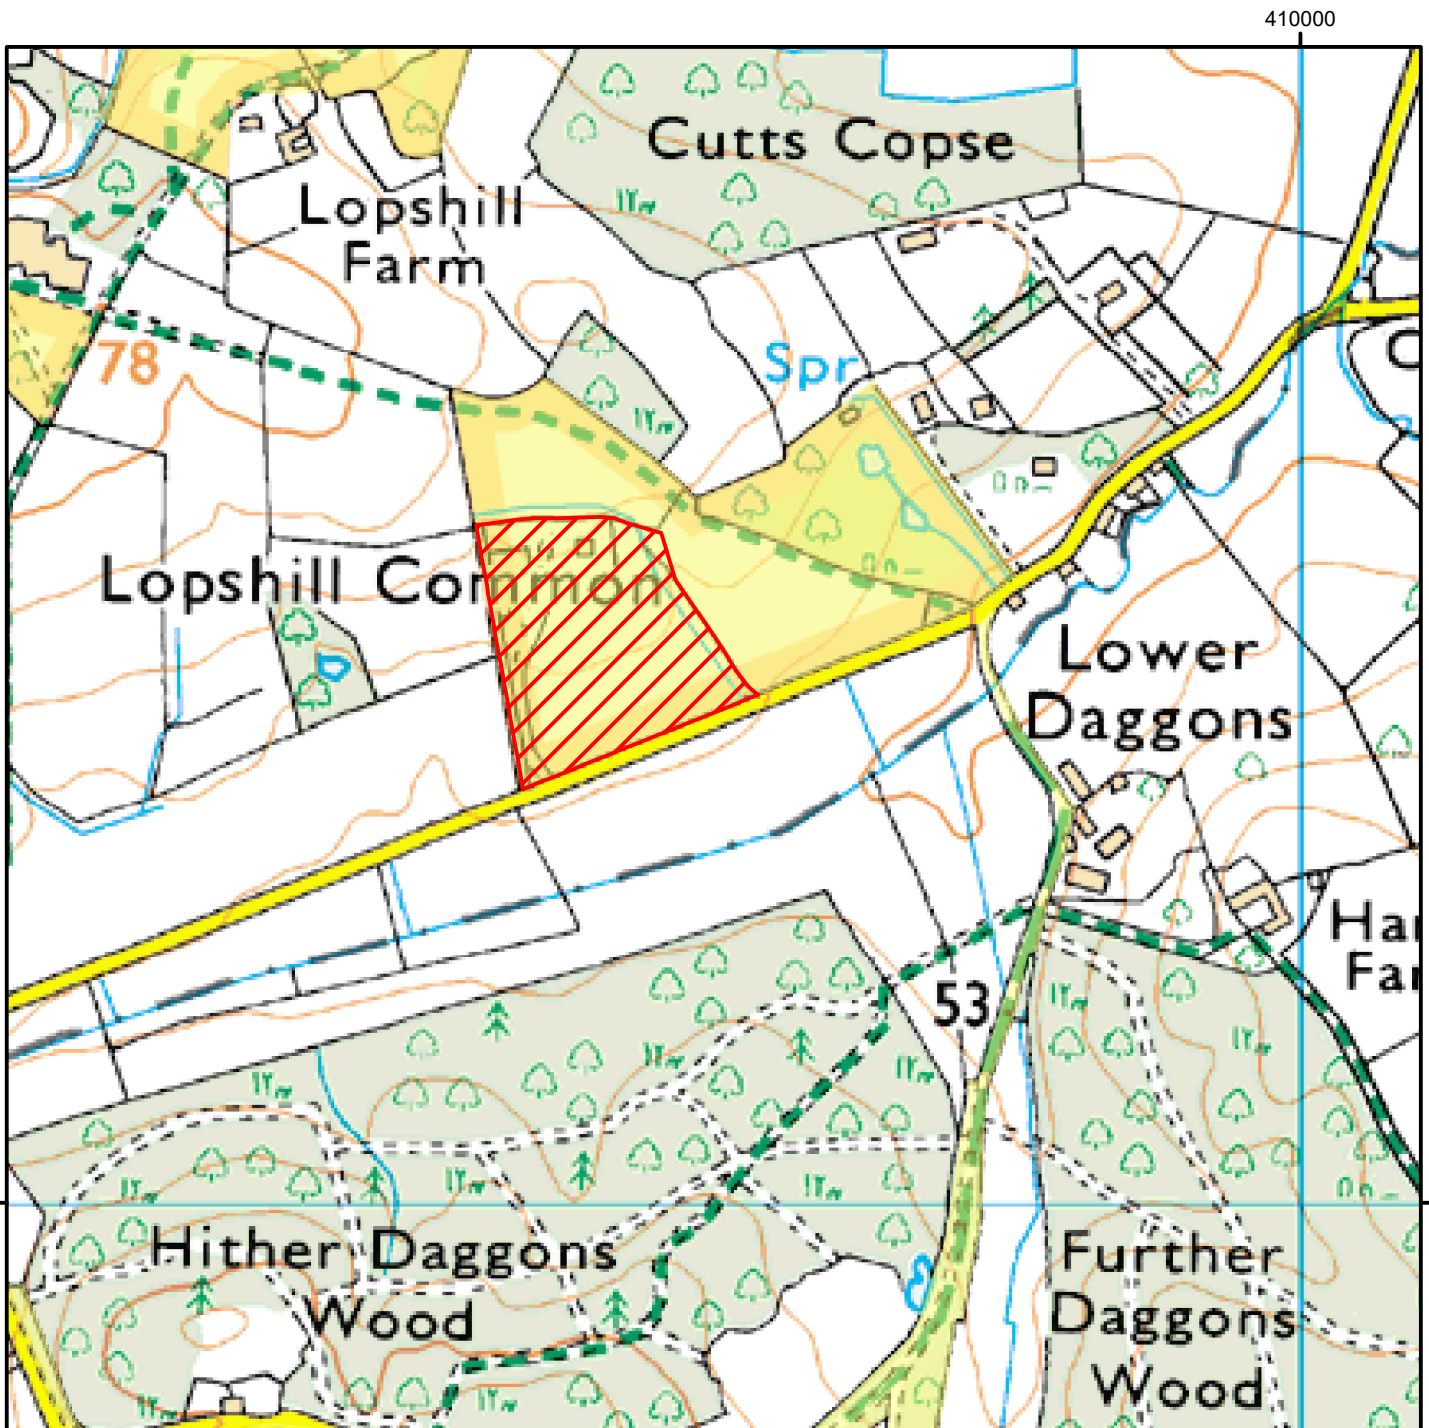

CROW Open Access: Consultation on review of restriction.

Please see accompanying notice.

This does not affect Public Rights of Way.

Consultation start date: 18 September 2024

Consultation end date: 16 October 2024

Case number: 2009040042

0 50 100 200 Metres

© Crown Copyright and database right 2019. All rights reserved. Ordnance Survey Licence number 100022021.

 CROW Consultation

 CROW Access Land

For more information call the Open Access Contact Centre on 0300 060 2091 or visit our website at www.naturalengland.org.uk/openaccess