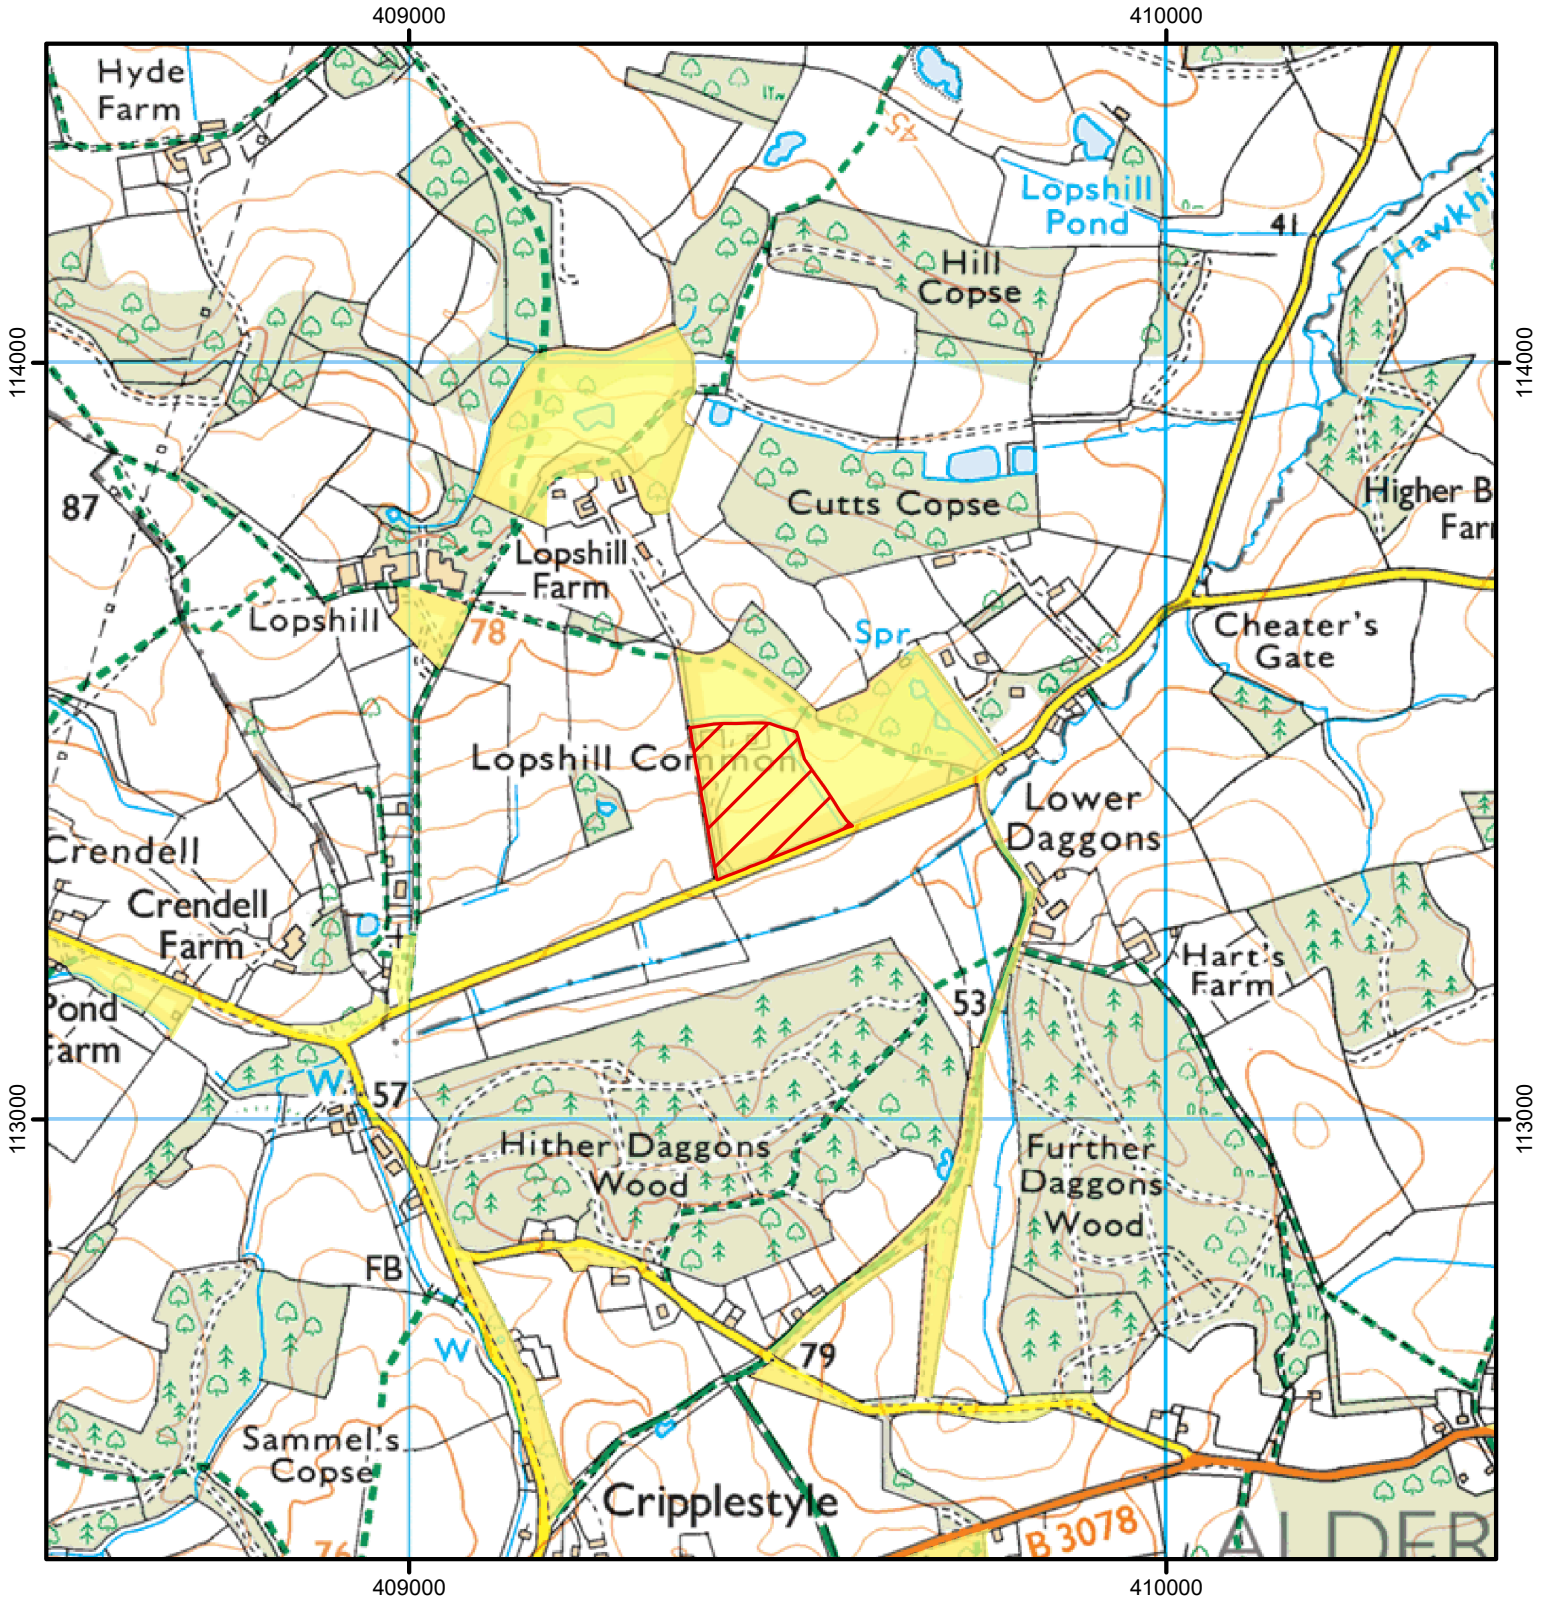

Dogs are not allowed on the open access land shown hatched on the map below.
This does not affect assistance dogs

Start Date: 13/11/2024
End Date: 12/11/2030

Case Number: 2009040042

© Crown Copyright and database right 2024.
All rights reserved. Ordnance Survey Licence number 100022021

 Restricted Open Access Land
 Open Access Land