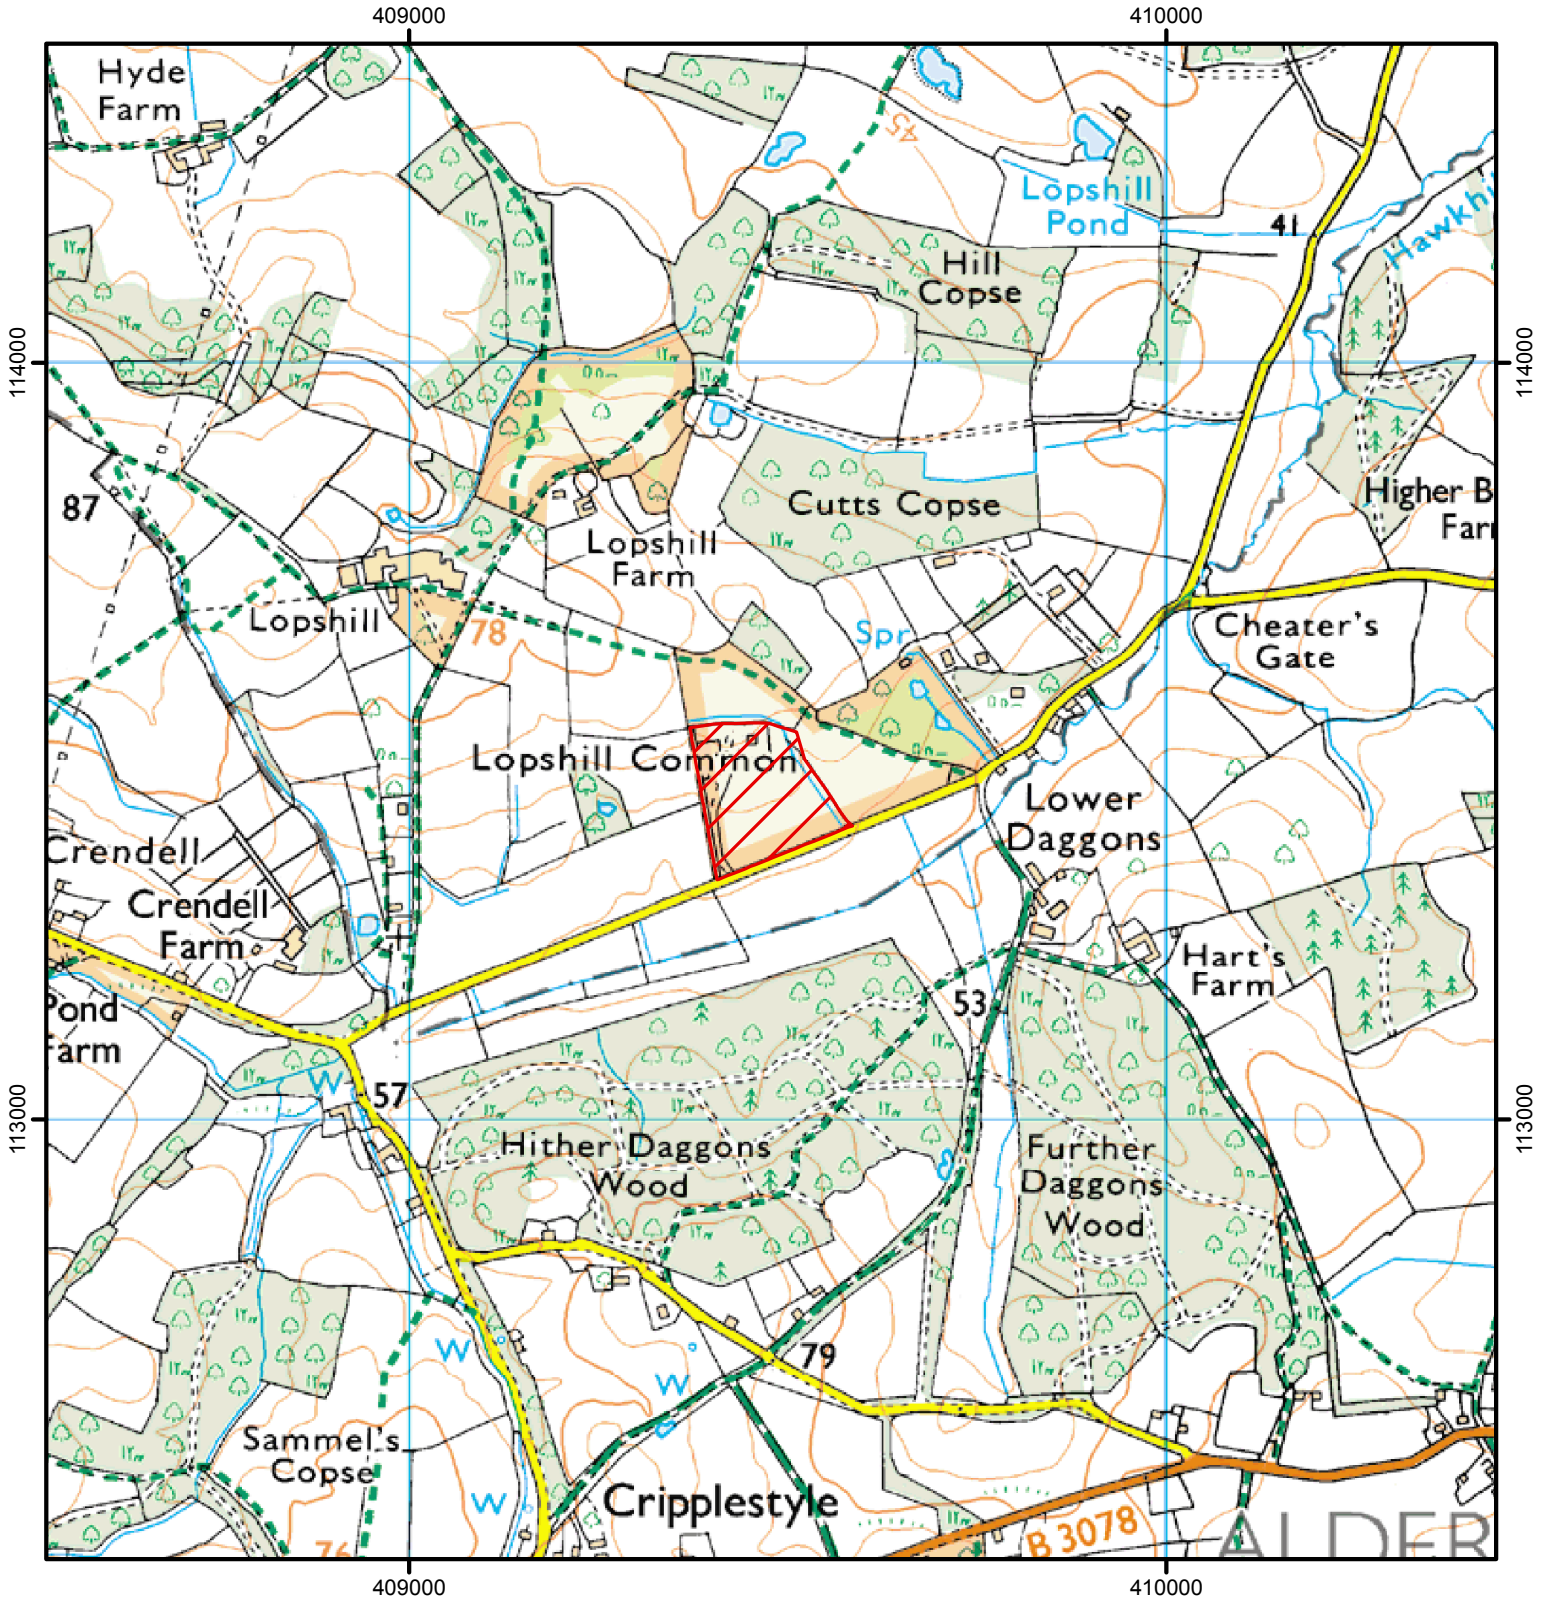

Dogs are not allowed on the open access land shown hatched on the map below. This does not affect guide dogs or hearing dogs

Start Date: 20/10/2019
End Date: 19/10/2025

Case Number: 2009040042

© Crown Copyright and database right 2019.
All rights reserved. Ordnance Survey Licence number 100022021

 Restricted Open Access Land
 Open Access Land