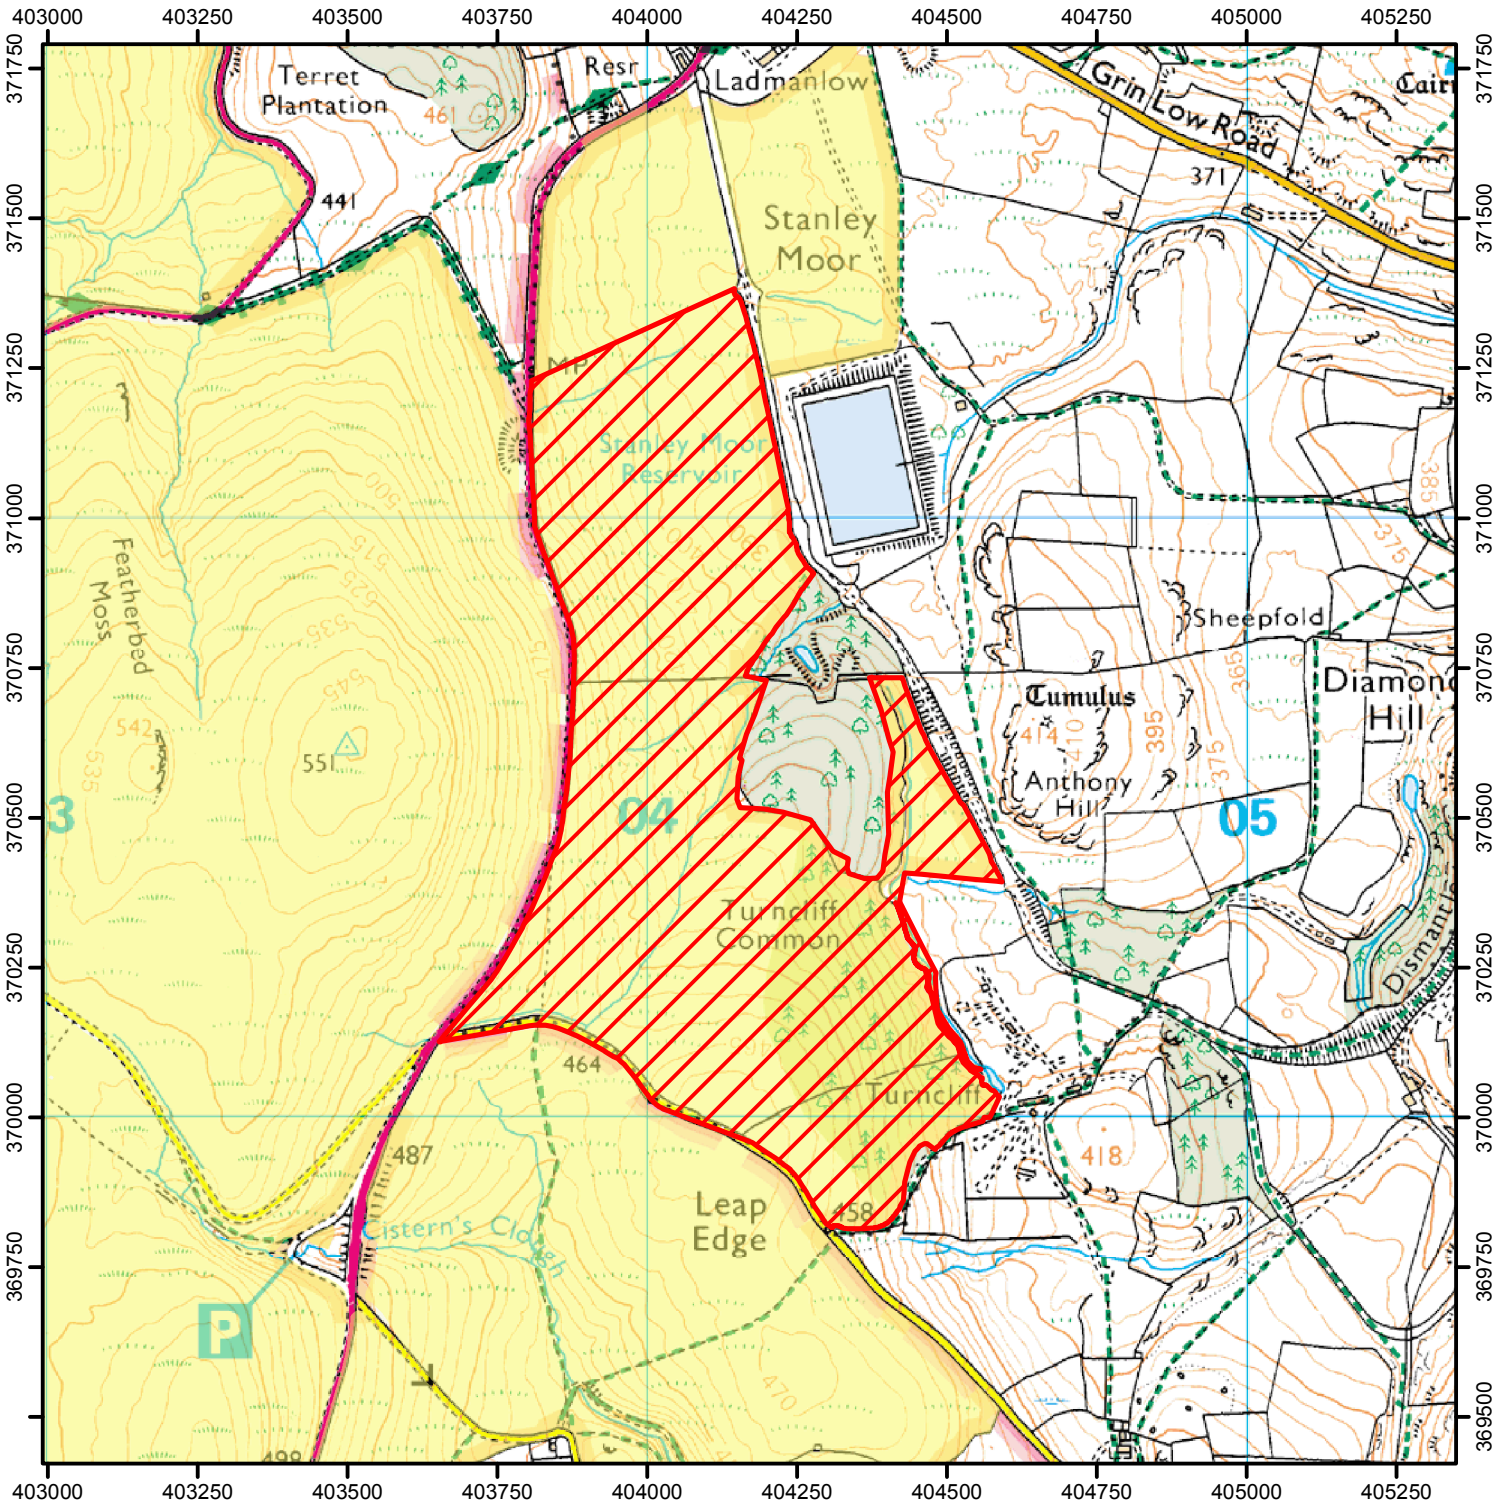

CROW Open Access: Consultation on statutory review of an existing direction (please see accompanying notice)

NATURAL ENGLAND

Start date: 20 August 2020
End date: 22 September 2020

Case Number: 2005020163

0 50 100 200 300 400 500 600 700 800 Metres

© Crown Copyright. Natural England Licence No. 100046223. 2008
© Crown Copyright and database right 2020. All rights reserved.
Ordnance Survey Licence number 100022021.

CROW Consultation

CROW Access Land