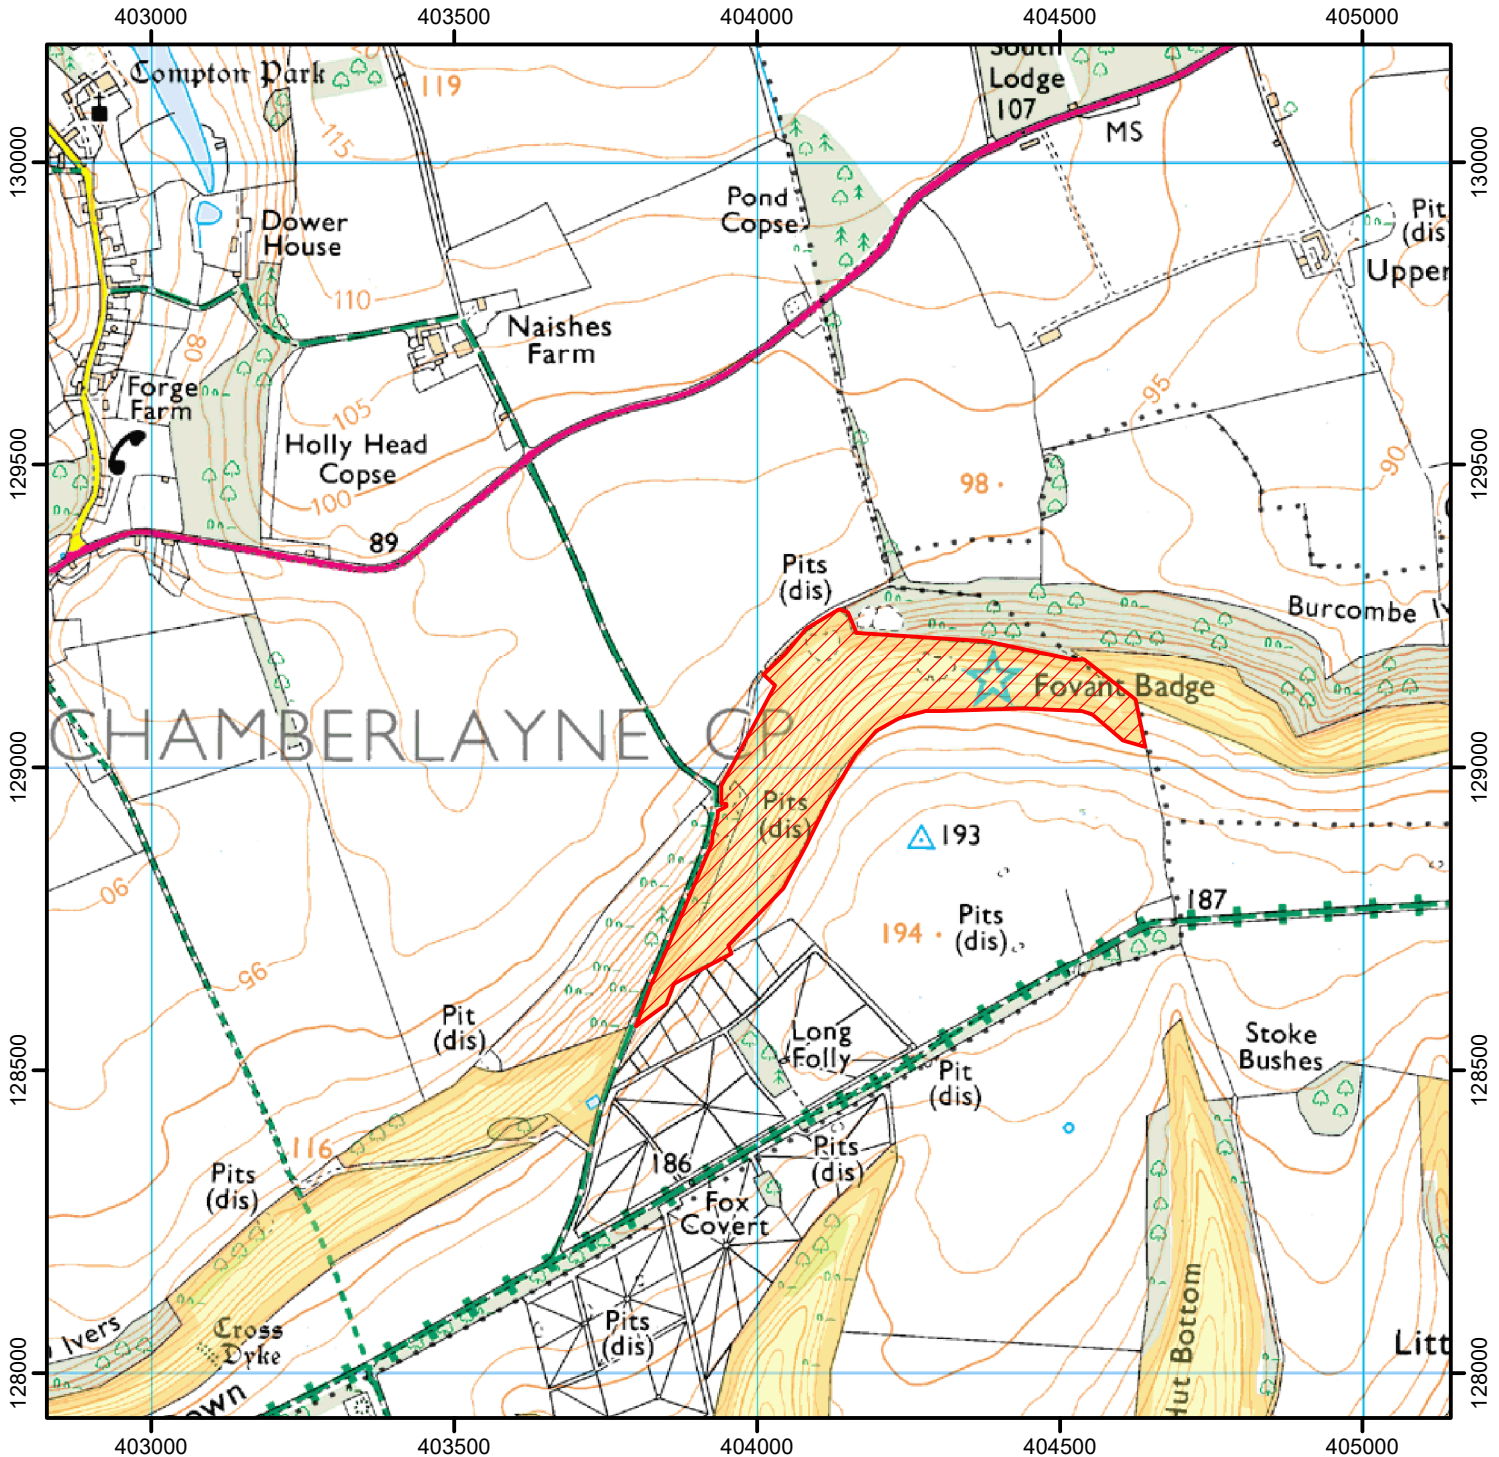

CROW Open Access: consultation on review of restrictions.

Please see accompanying notice.

This does not affect Public Rights of Way.

Consultation start date: 12 September 2022

Consultation end date: 07 October 2022

Case Numbers: 200611003 & 2006100112

0 400 800 Metres

© Crown Copyright and database right 2022. Ordnance Survey 100022021

CROW Consultation

Open Access Land

For more information call the Open Access Contact Centre on 0300 060 2091 or visit our website at www.gov.uk/right-of-way-open-access-land/use-your-right-to-roam