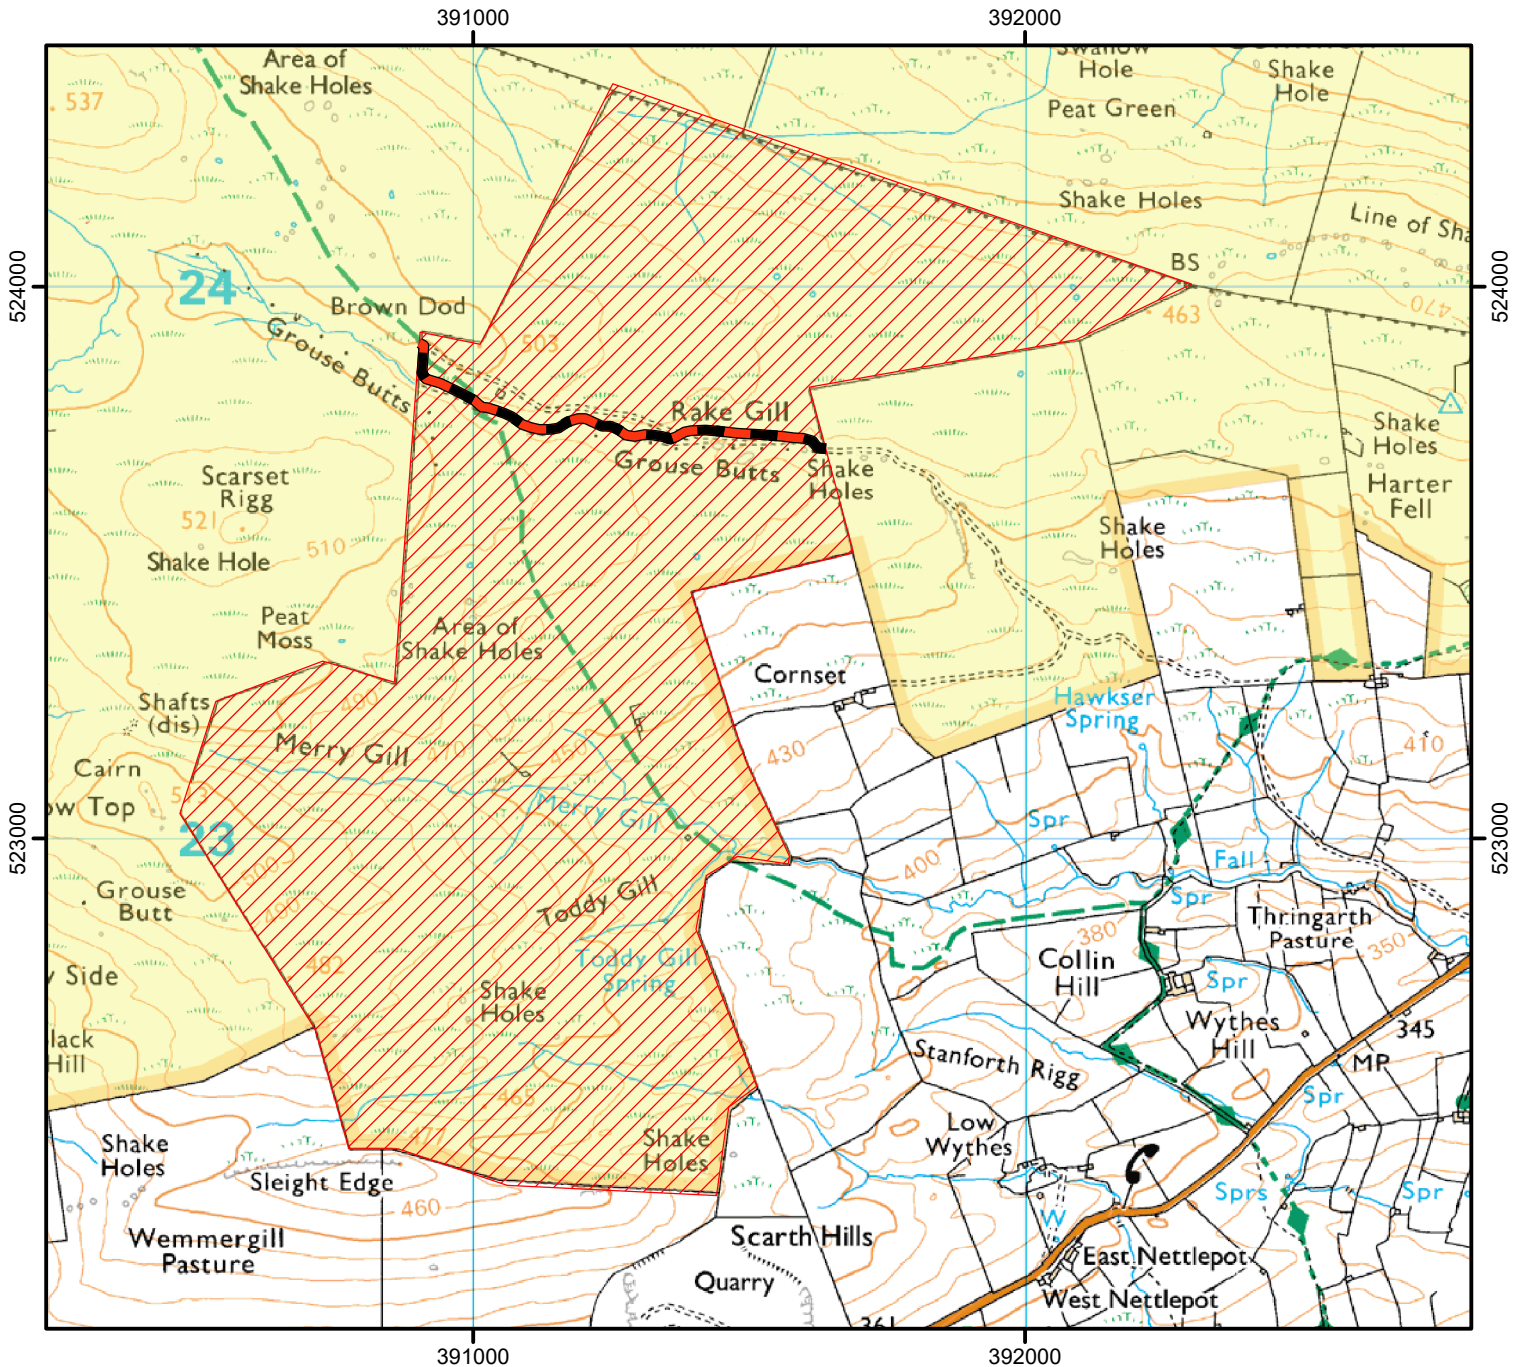

ACCESS ON MARKED ROUTES ONLY

To protect sensitive wildlife, the open access land shown hatched on the map below is temporarily closed.

Please keep to marked route.

This does not affect Public Rights of Way.

From: 01 October to 31 March annually until 2027.

Case Number: 2021059432

0 200 400 800 M

© Crown Copyright and database right 2021. Ordnance Survey 100022021

- Permitted Route
- Restricted Open Access Land
- Open Access Land

For more information call the Open Access Contact Centre on 0300 060 2091 or visit our website at www.gov.uk/right-of-way-open-access-land/use-your-right-to-roam