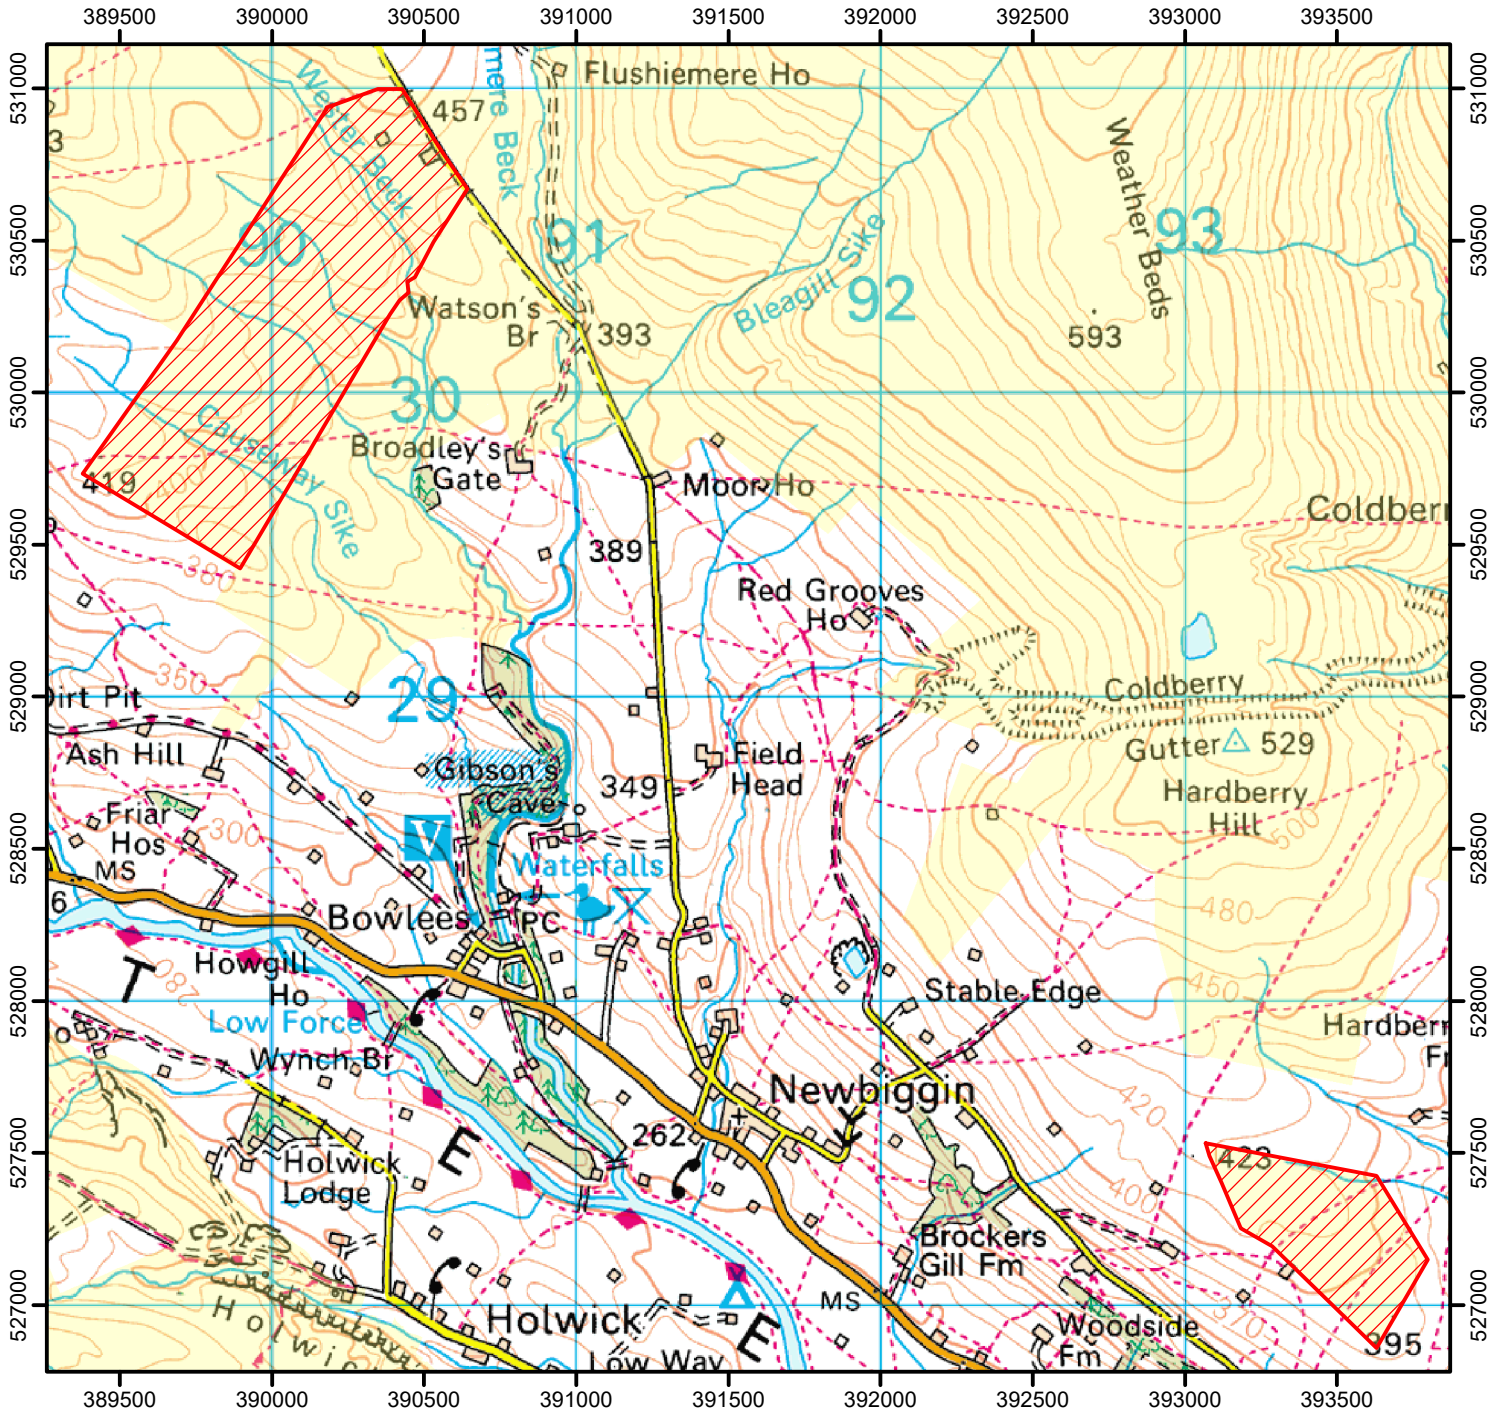

NATURAL
ENGLAND

NO OPEN ACCESS

To protect sensitive wildlife, the open access land shown hatched on the map below is temporarily closed.

This does not affect Public Rights of Way.

Closed: 01 October to 31 March each year until 2027.

Case Number: 2021059431

0 750 1,500 M

Restricted Open Access Land

Open Access Land

© Crown Copyright and database right 2021. Ordnance Survey 100022021

For more information call the Open Access Contact Centre on 0300 060 2091
or visit our website at www.gov.uk/right-of-way-open-access-land/use-your-right-to-roam