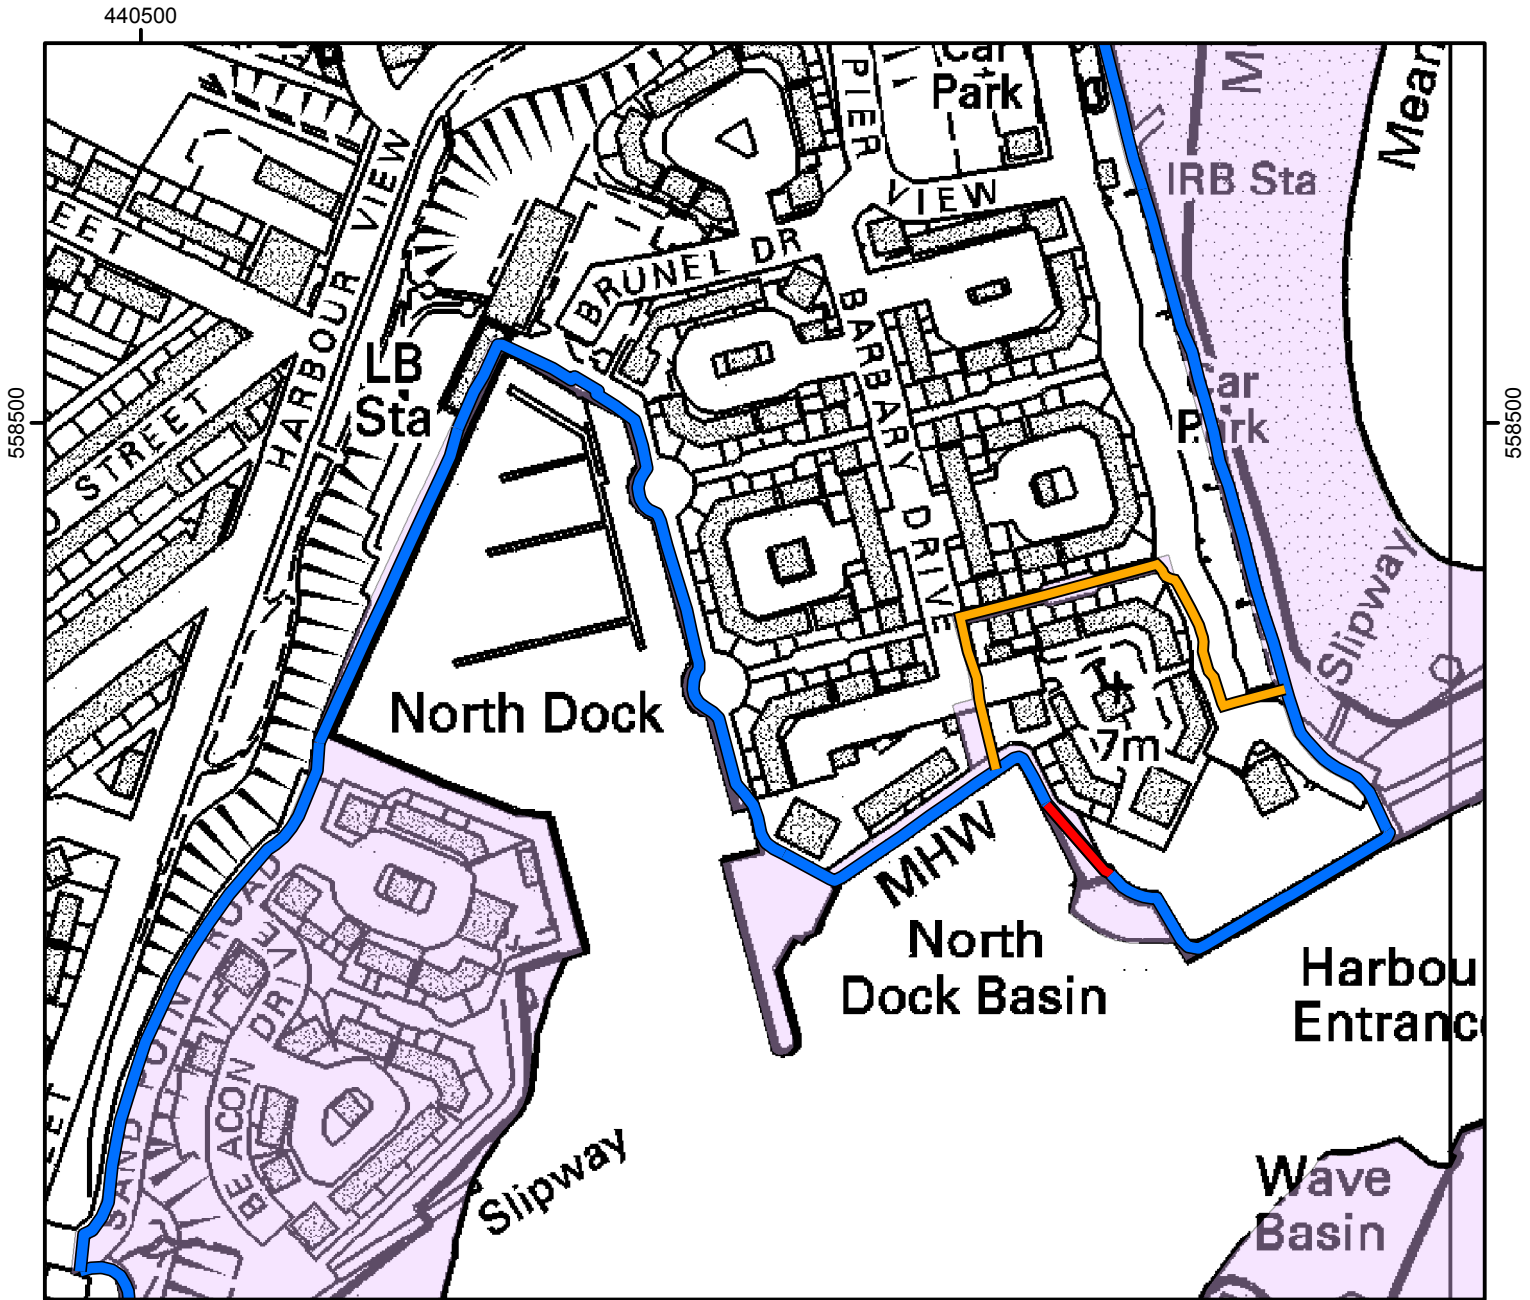

# England Coast Path Closed

Coastal Access rights are excluded for up to six days each calendar year in the interest of public safety.

Please use the alternative route marked in orange at all times when the designated England Coast Path is closed.

This does not affect Public Rights of Way and Permissive Routes.

From 11 April 2019 until 11 April 2025 Case Number: 2013076869

— England Coast Path (temporary closure)  
— England Coast Path (alternative route)  
— England Coast Path  
 Access Land

0      75      150  
Metres

© Crown Copyright and database right 2018. Ordnance Survey 100022021

For more information call the Open Access Contact Centre on 0300 060 2091 or visit our website at [www.gov.uk/right-of-way-open-access-land/use-your-right-to-roam](http://www.gov.uk/right-of-way-open-access-land/use-your-right-to-roam)