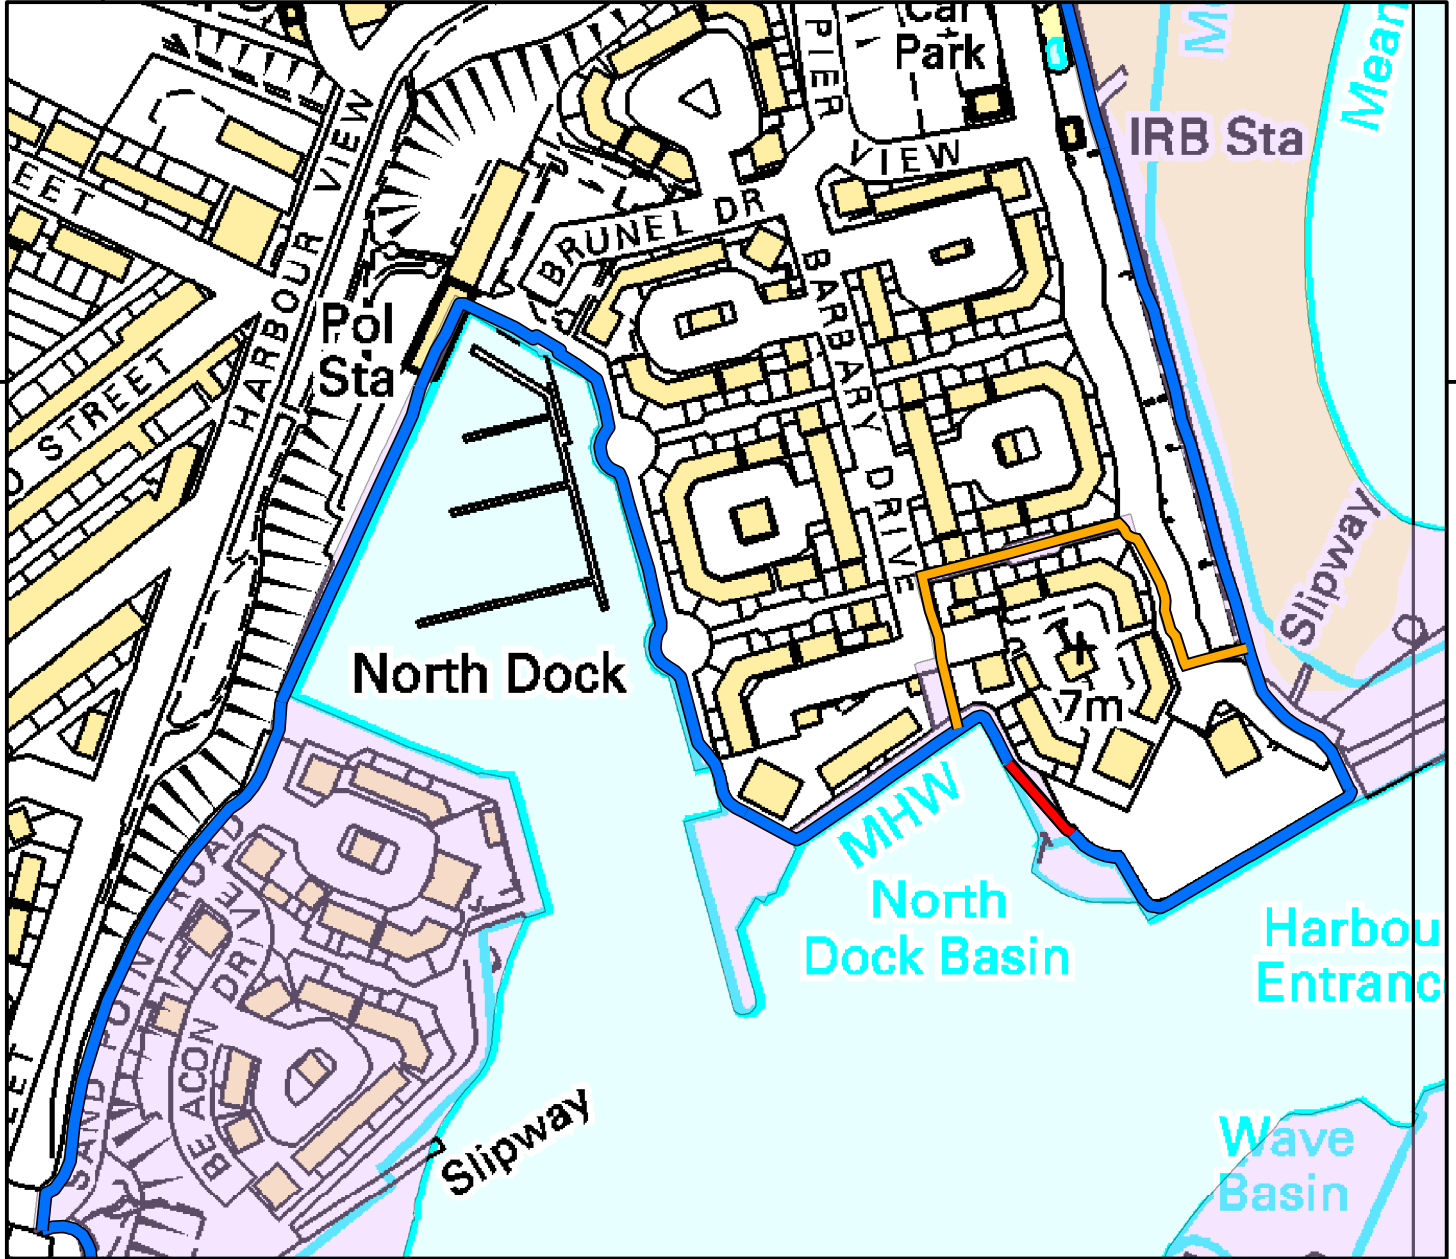

CROW Open Access: Consultation on review of restriction

Please see accompanying notice.

This does not affect Public Rights of Way.

Consultation start date: 11 March 2024

end date: 28 March 2024

Case Number: 2013076869

440500

558500

558500

440500

0 50 100 Metres

-  King Charles III England Coast Path (permitted extent of closure)
-  England Coast Path (alternative route)
-  King Charles III England Coast Path
-  Coastal Margin

© Crown Copyright and database right 2024.
Ordnance Survey 100022021

For more information call the Open Access Contact Centre on 0300 060 2091
or visit our website at www.gov.uk/right-of-way-open-access-land/use-your-right-to-roam