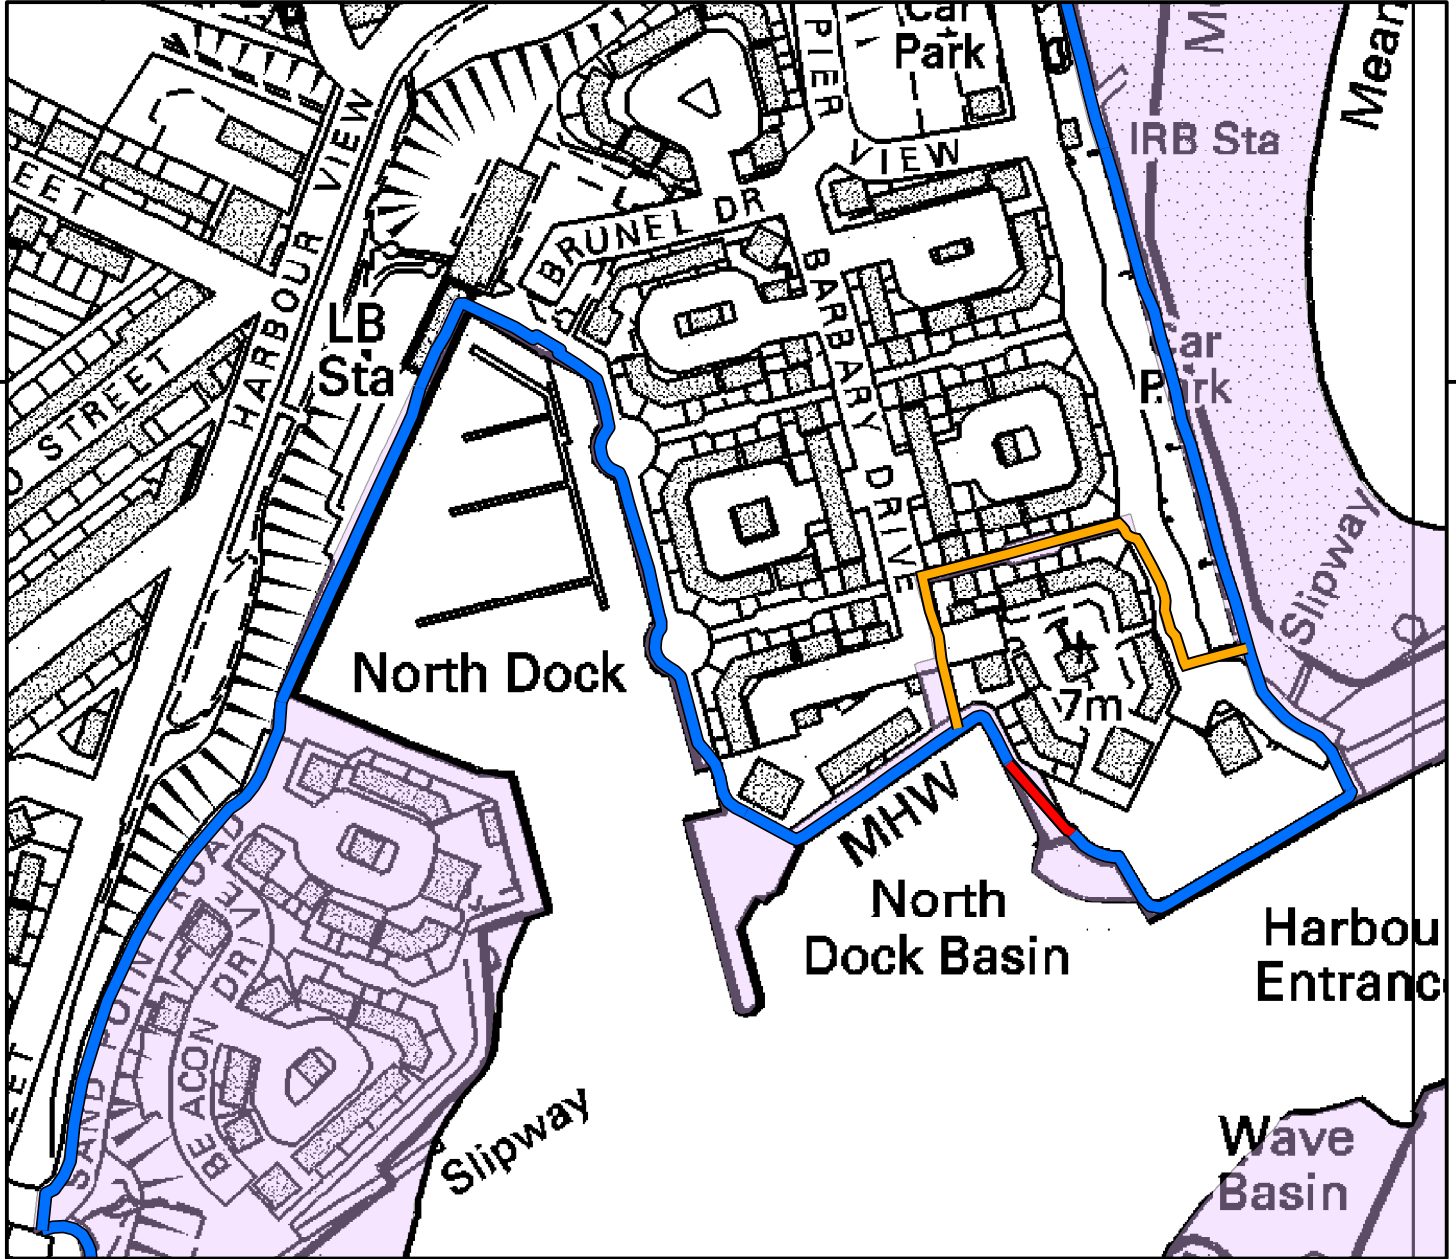

KING CHARLES III ENGLAND COAST PATH EXCLUSION

Coastal access rights are excluded for up to six days each calendar year in the interest of public safety.

Please use the alternative route marked in orange at all times when the the closure is in place.

This does not affect Public Rights of Way and permissive or traditional rights.

Case Number: 2013076869

440500

558500

558500

440500

0 50 100 Metres

© Crown Copyright and database right 2023.
Ordnance Survey 100022021

 King Charles III England Coast Path

 King Charles III England Coast Path Exclusion

 Alternative Route

 Coastal Margin

For more information call the Open Access Contact Centre on 0300 060 2091
or visit our website at www.gov.uk/right-of-way-open-access-land/use-your-right-to-roam