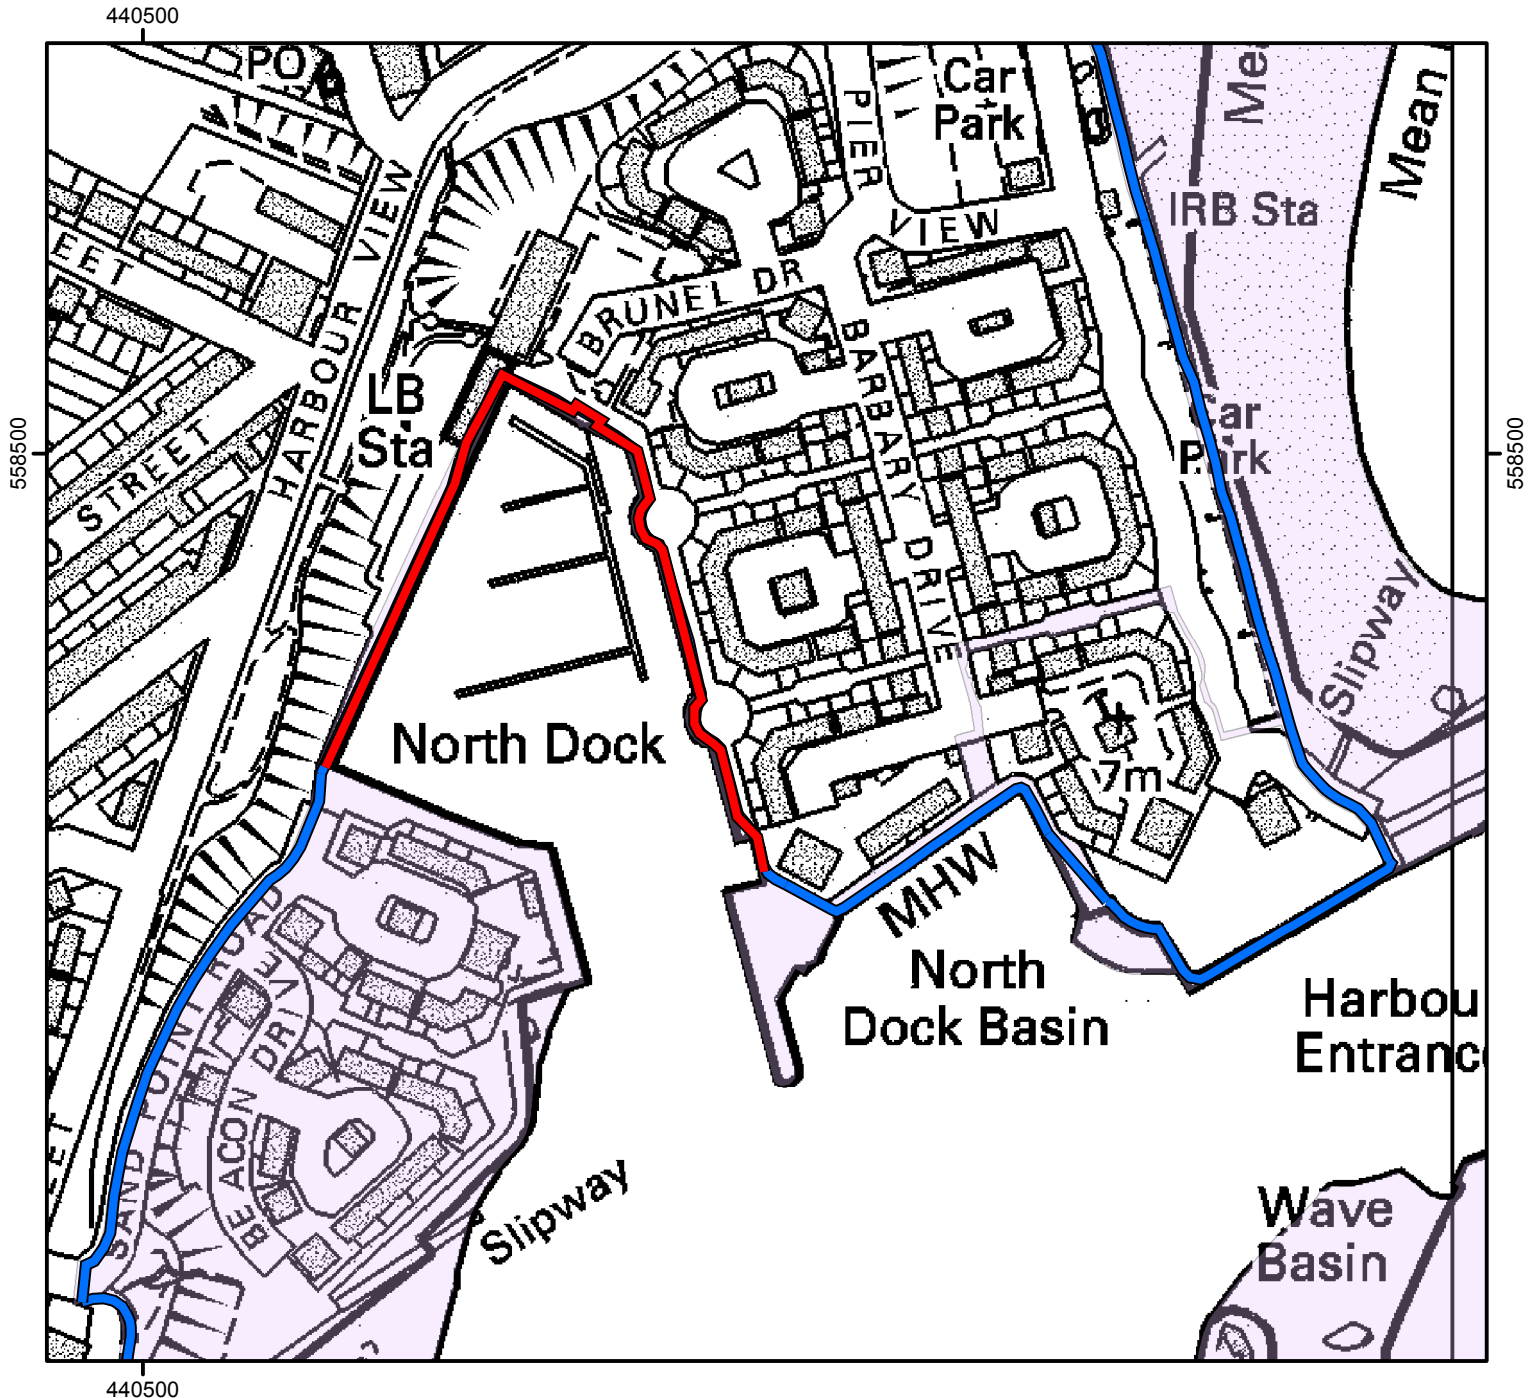

CROW Open Access: Consultation on review of restriction

Please see accompanying notice.

This does not affect Public Rights of Way

Consultation start date: 28 January 2019

end date: 22 February 2019

Case Number: 2013076871

0 75 150 Metres

England Coast Path (permitted extent of closure)

England Coast Path

Access Land

© Crown Copyright and database right 2019. Ordnance Survey 100022021

For more information call the Open Access Contact Centre on 0300 060 2091 or visit our website at www.gov.uk/right-of-way-open-access-land/use-your-right-to-roam