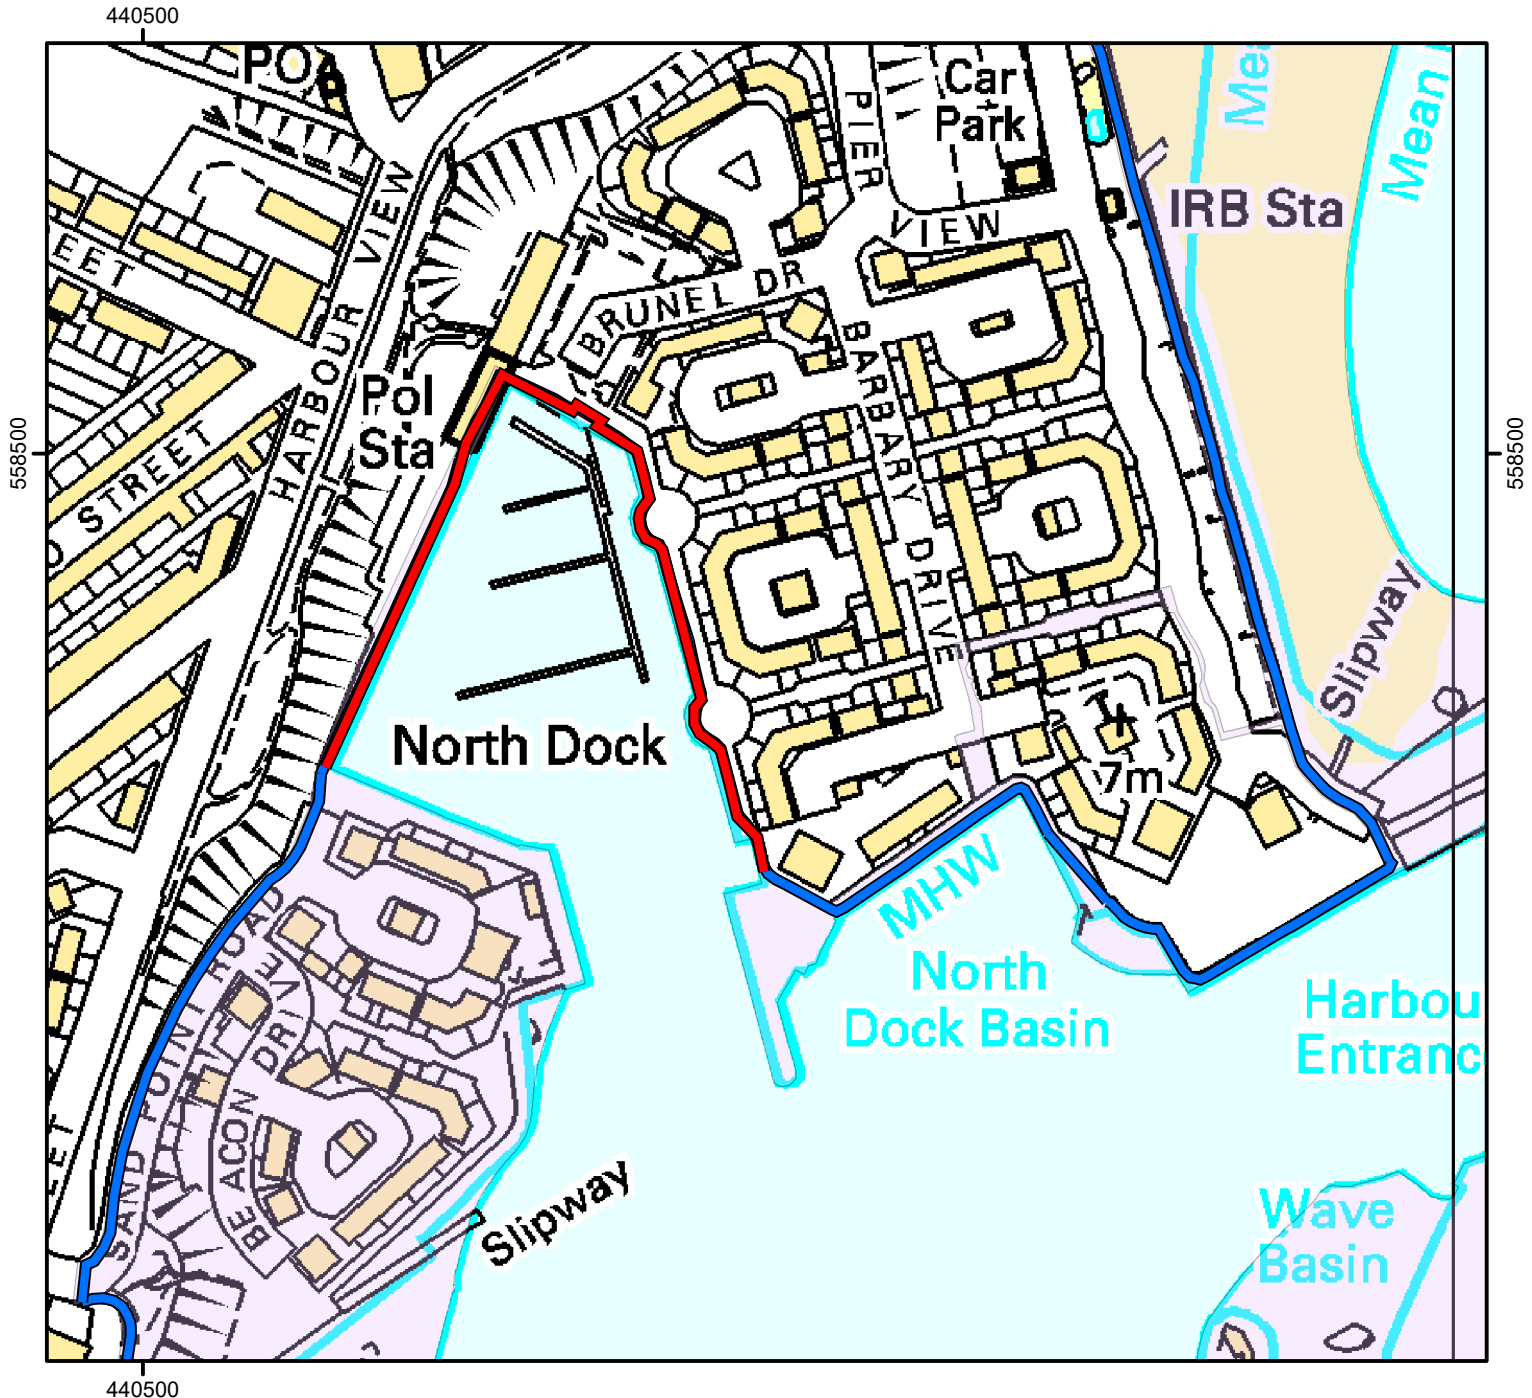

CROW Open Access: Consultation on review of restriction

Please see accompanying notice.

This does not affect Public Rights of Way

Consultation start date: 11 March 2024

end date: 28 March 2024

Case Number: 2013076871

0 50 100 Metres

© Crown Copyright and database right 2024.
Ordnance Survey 100022021

 King Charles III England Coast Path (permitted extent of closure)

 King Charles III England Coast Path

 Coastal Margin

For more information call the Open Access Contact Centre on 0300 060 2091
or visit our website at www.gov.uk/right-of-way-open-access-land/use-your-right-to-roam