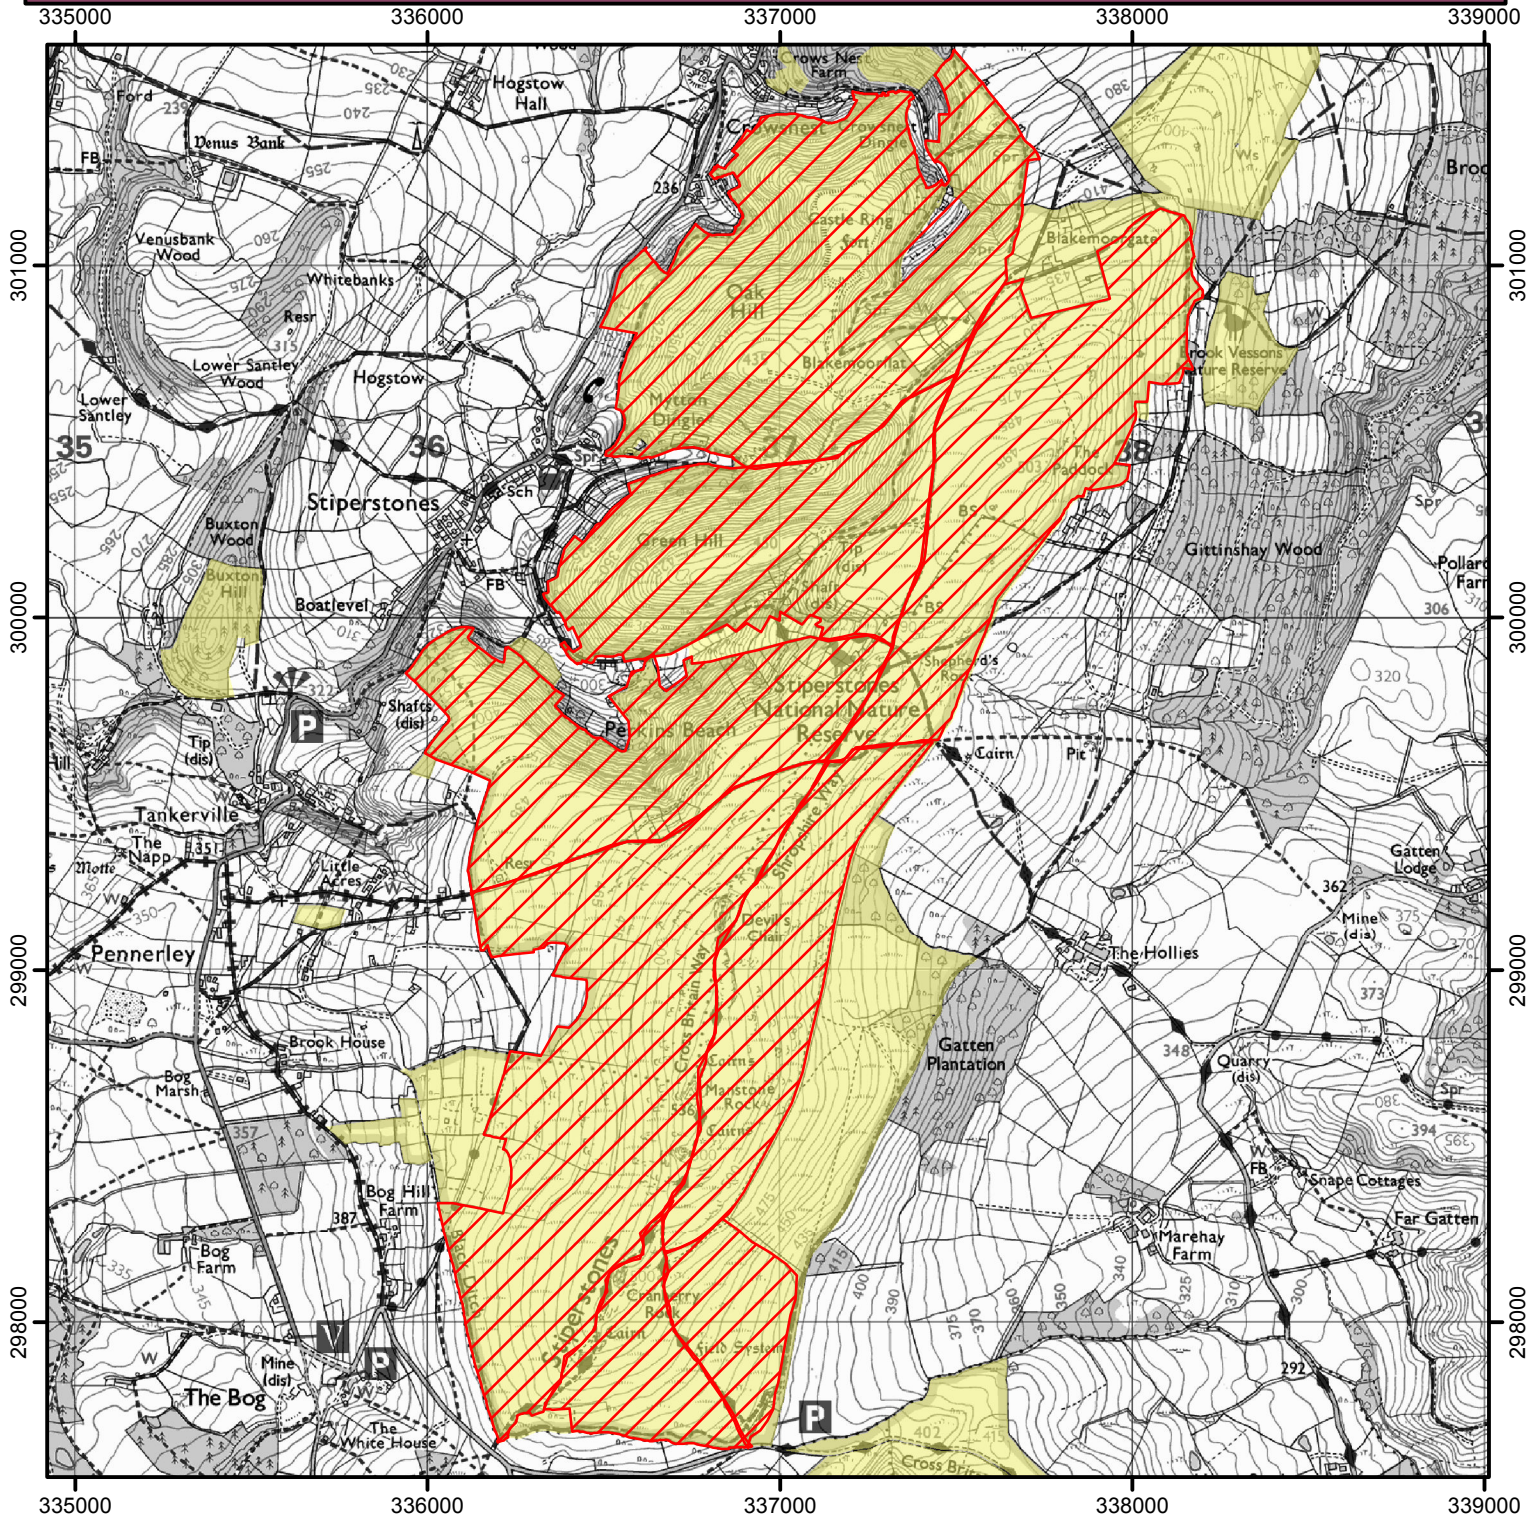

# NO OPEN ACCESS

To protect sensitive wildlife, the open access land shown hatched on the map below is temporarily closed. This does not affect Public Rights of Way.

This exclusion may apply from: 01 March to 31 July annually until 2027.

0 600 1,200 Metres

© Crown Copyright and database right 2021. Ordnance Survey 100022021

 Restricted Open Access Land

 Open Access Land

For more information call the Open Access Contact Centre on 0300 060 2091 or visit our website at [www.gov.uk/right-of-way-open-access-land/use-your-right-to-roam](http://www.gov.uk/right-of-way-open-access-land/use-your-right-to-roam)