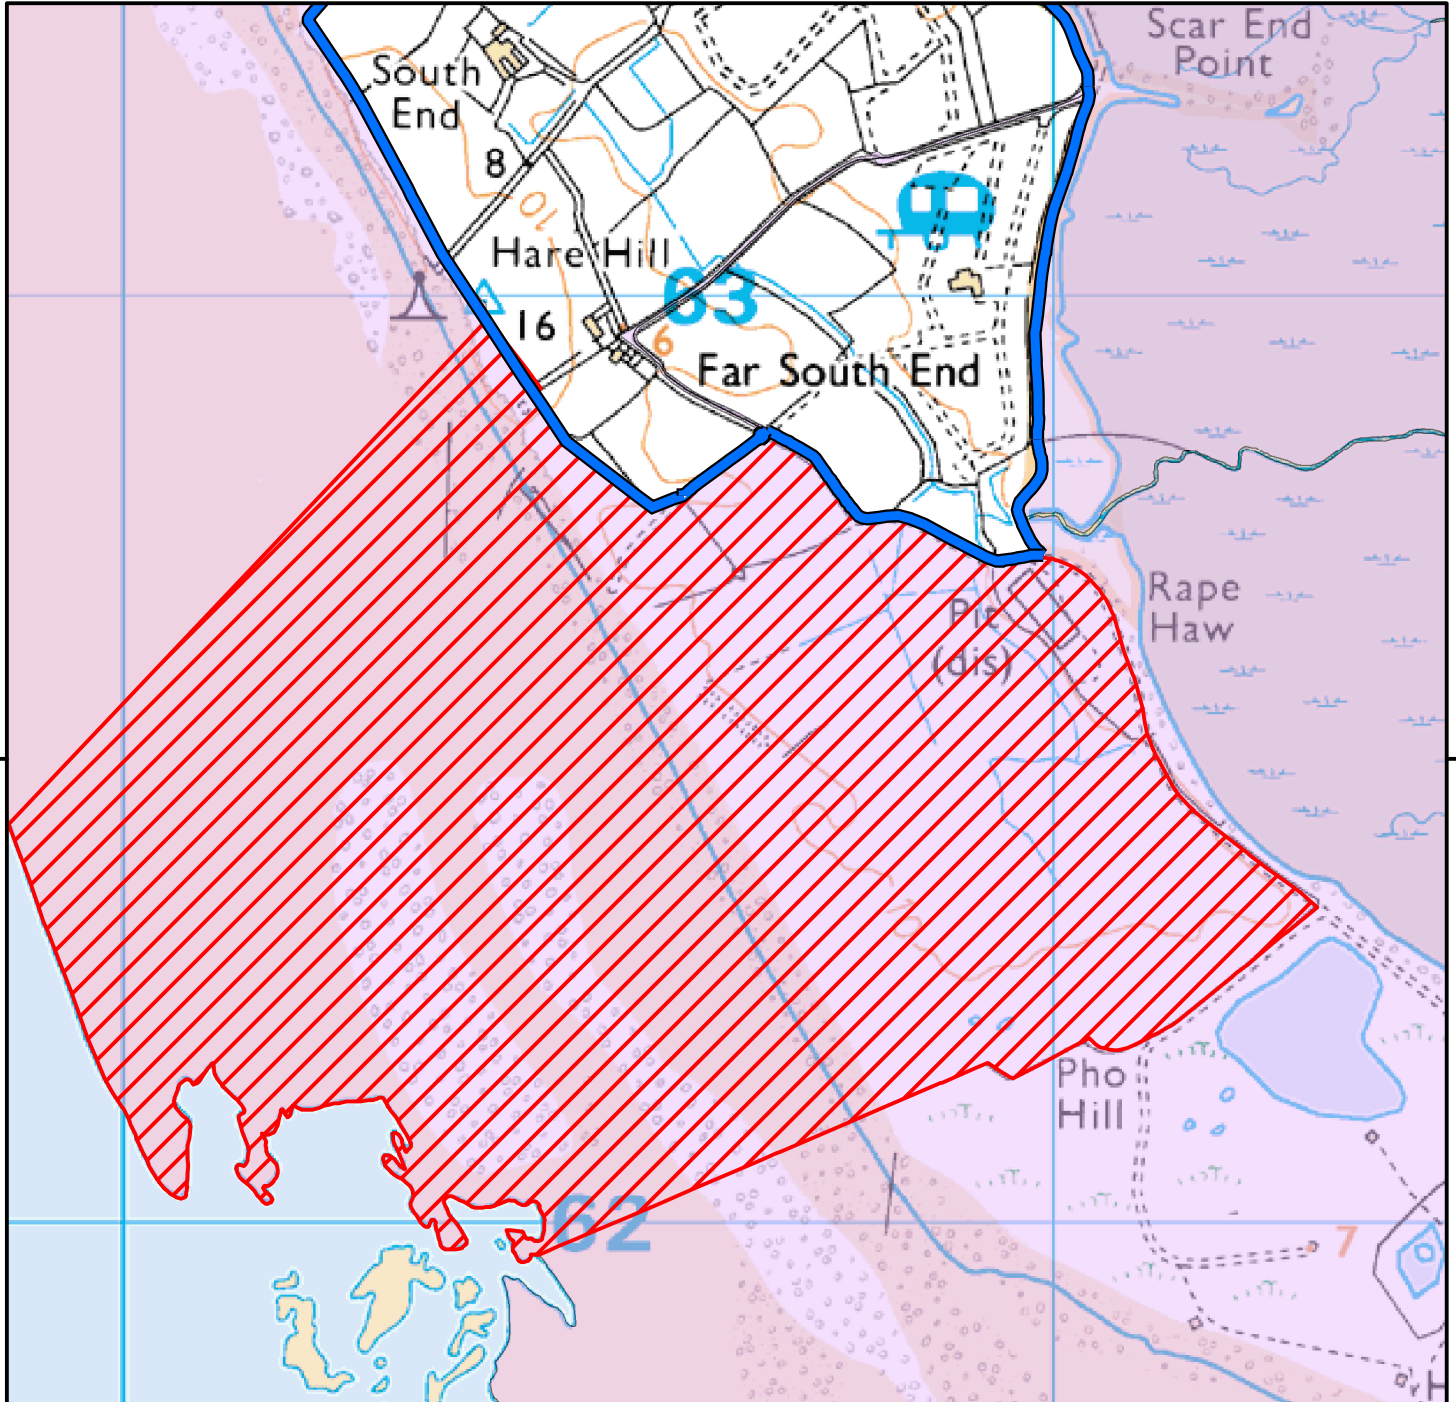

CROW Open Access: Consultation on review of restriction

Please see accompanying notice.

Consultation end date: 08 January 2025

Case number: 2017038353

0 150 300 Meters

© Crown Copyright and database right 2024. Ordnance Survey 100022021

- King Charles III England Coast Path
- Coastal Margin Consultation
- Coastal Margin

For more information call the Open Access Contact Centre on 0300 060 2091 or visit our website at www.gov.uk/right-of-way-open-access-land/use-your-right-to-roam