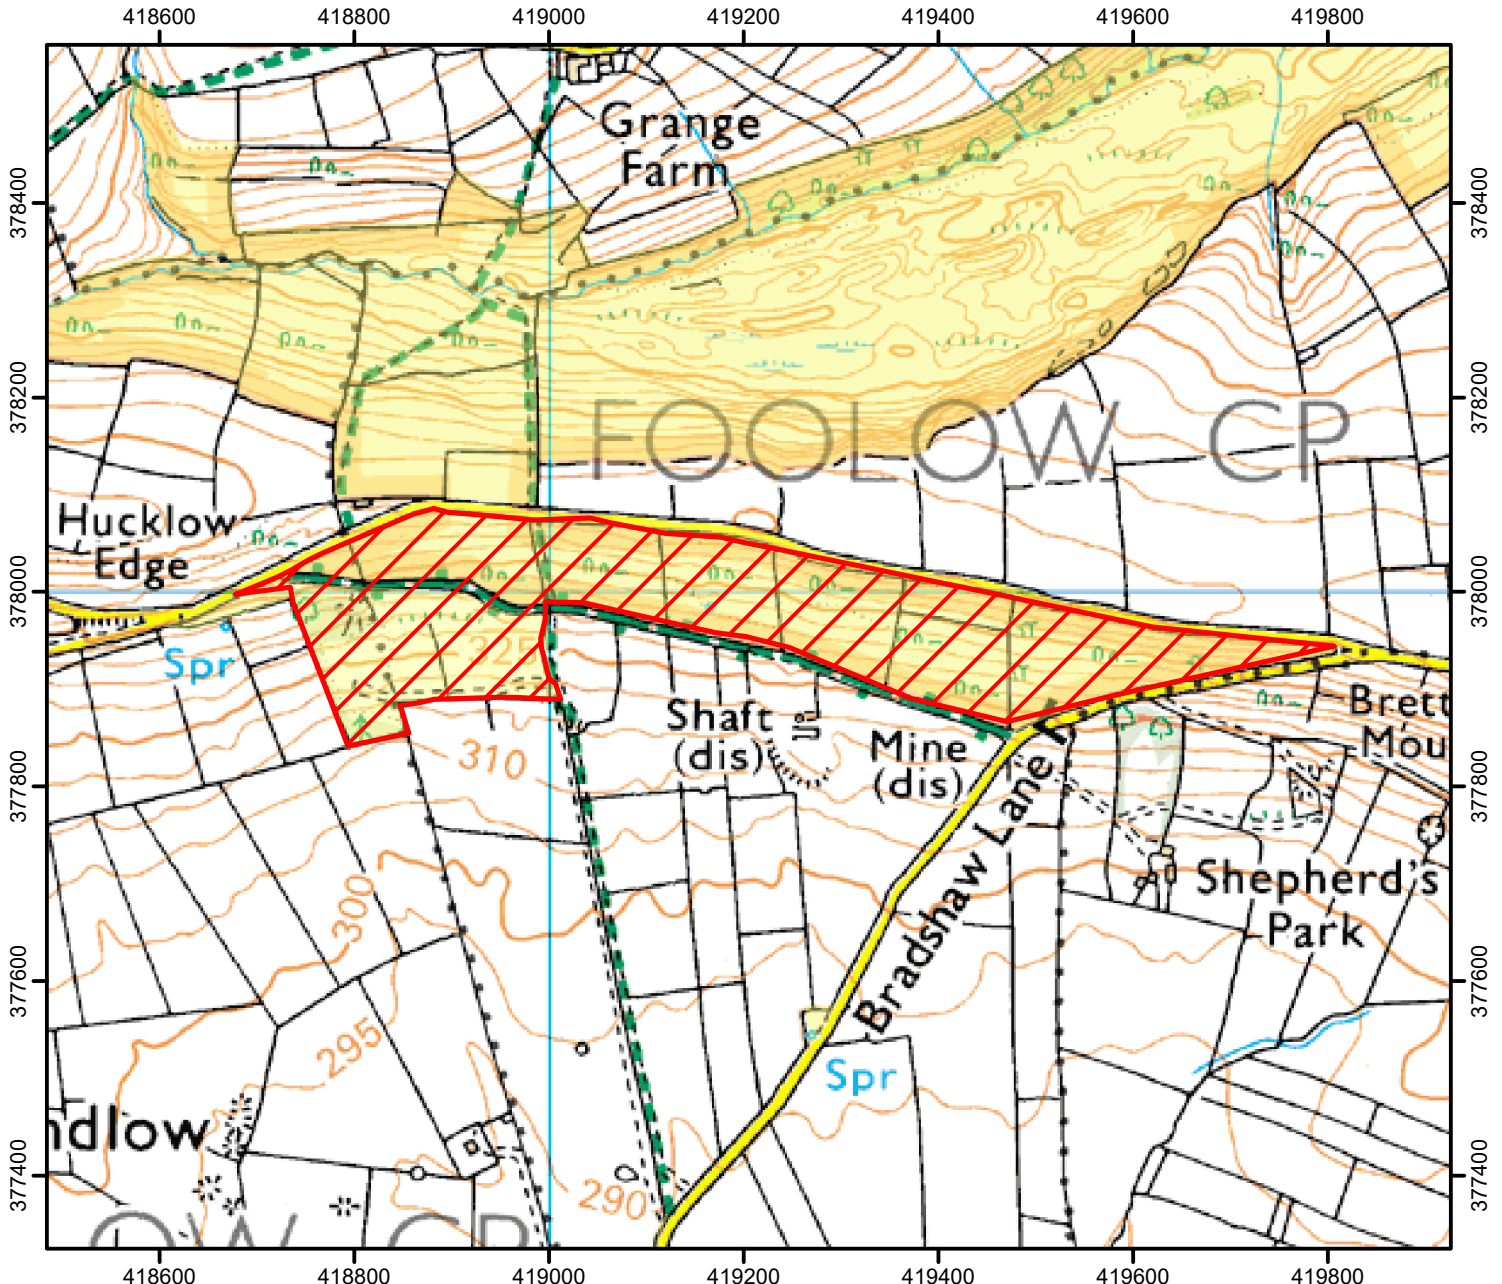

CROW Open Access: Consultation on restriction

Please see accompanying notice.

This does not affect Public Rights of Way.

Consultation start date: 18 March 2022

Consultation end date: 14 April 2022

Case Number: 2018088745

© Crown Copyright and database right 2022.
All rights reserved. Ordnance Survey Licence number 100022021

CROW Consultation

CROW Access Land

For more information call the Open Access Contact Centre on 0300 060 2091
or visit our website at www.gov.uk/right-of-way-open-access-land/use-your-right-to-roam