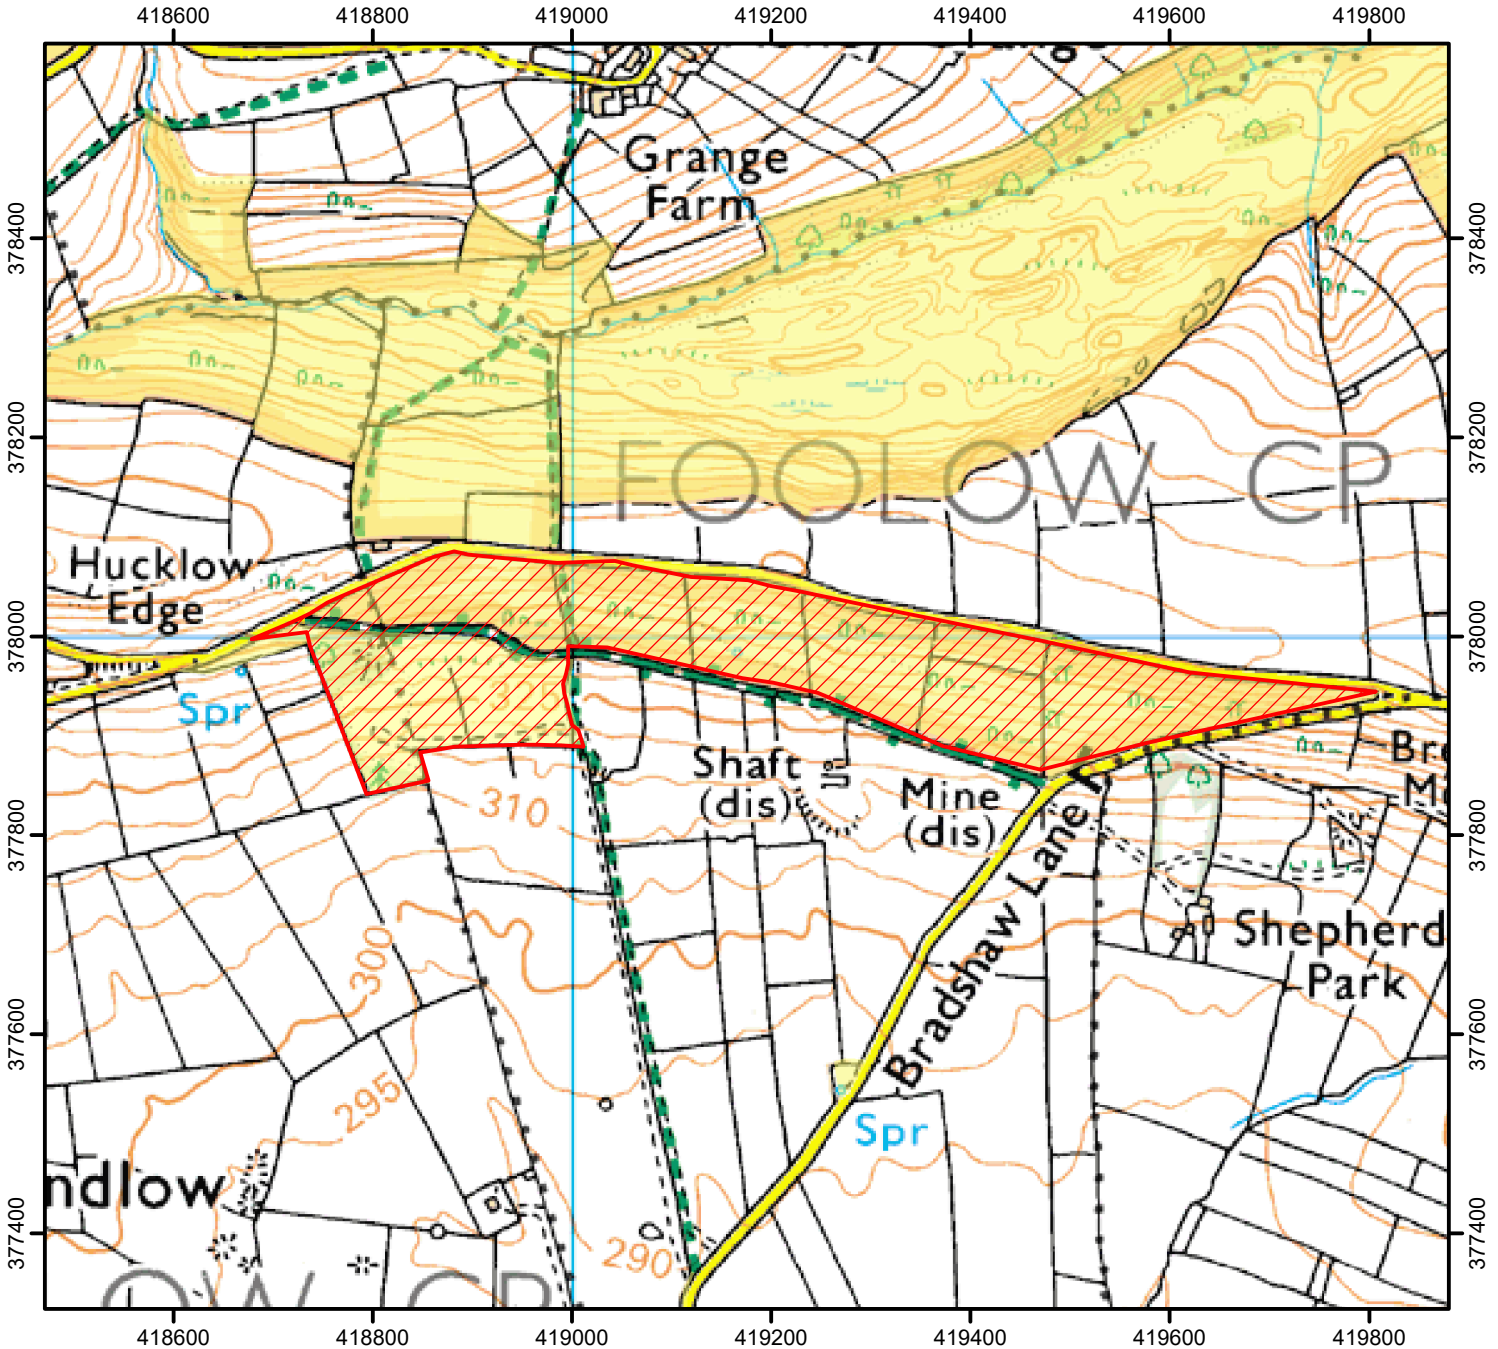

NO OPEN ACCESS

In the interests of public safety, the open access land shown hatched on the map below is temporarily closed.

Date: Until 30 April 2023

Case Number: 2018088745

0 200 400 Metres

© Crown Copyright and database right 2022. Ordnance Survey 100022021

 Restricted Open Access Land

 Open Access Land

For more information call the Open Access Contact Centre on 0300 060 2091 or visit our website at www.gov.uk/right-of-way-open-access-land/use-your-right-to-roam