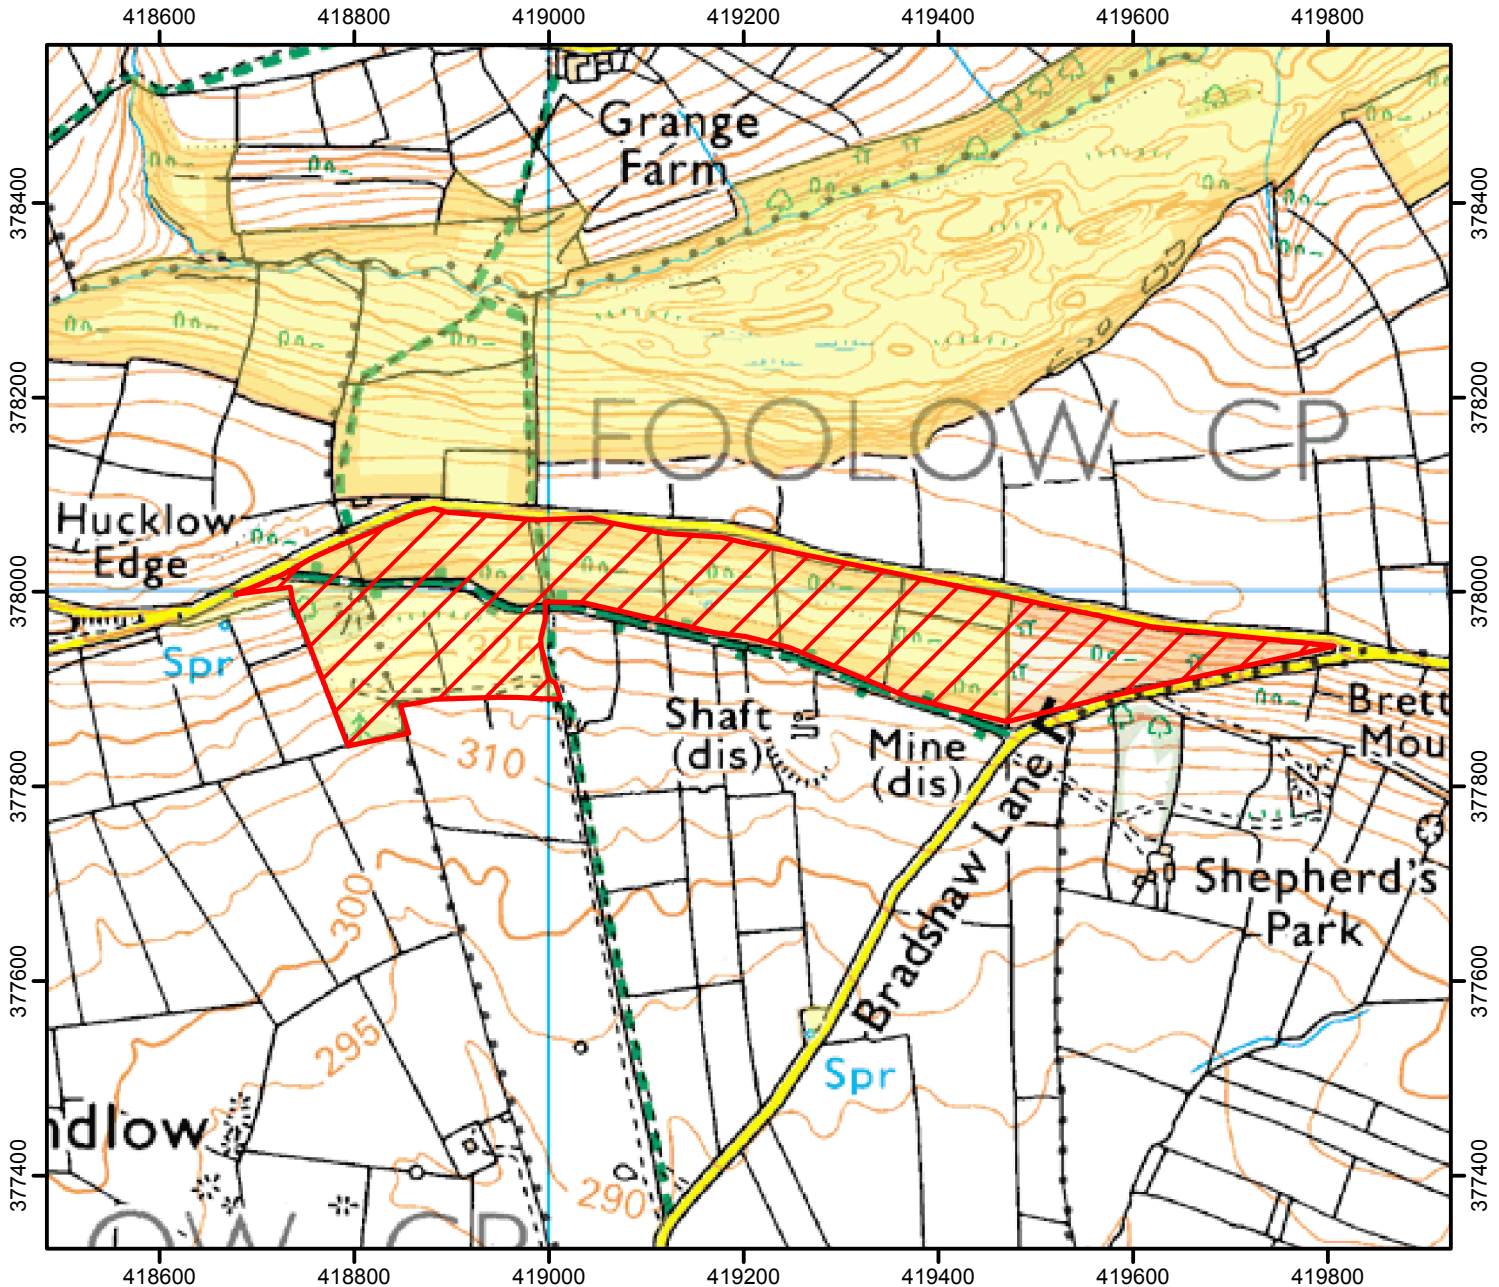

# CROW Open Access: Consultation on restriction

Please see accompanying notice.

This does not affect Public Rights of Way.

Consultation start date: 11 March 2021

Consultation end date: 09 April 2021

Case Number: 2018088745

© Crown Copyright and database right 2021.  
All rights reserved. Ordnance Survey Licence number 100022021

CROW Consultation

CROW Access Land

For more information call the Open Access Contact Centre on 0300 060 2091  
or visit our website at [www.gov.uk/right-of-way-open-access-land/use-your-right-to-rom](http://www.gov.uk/right-of-way-open-access-land/use-your-right-to-rom)